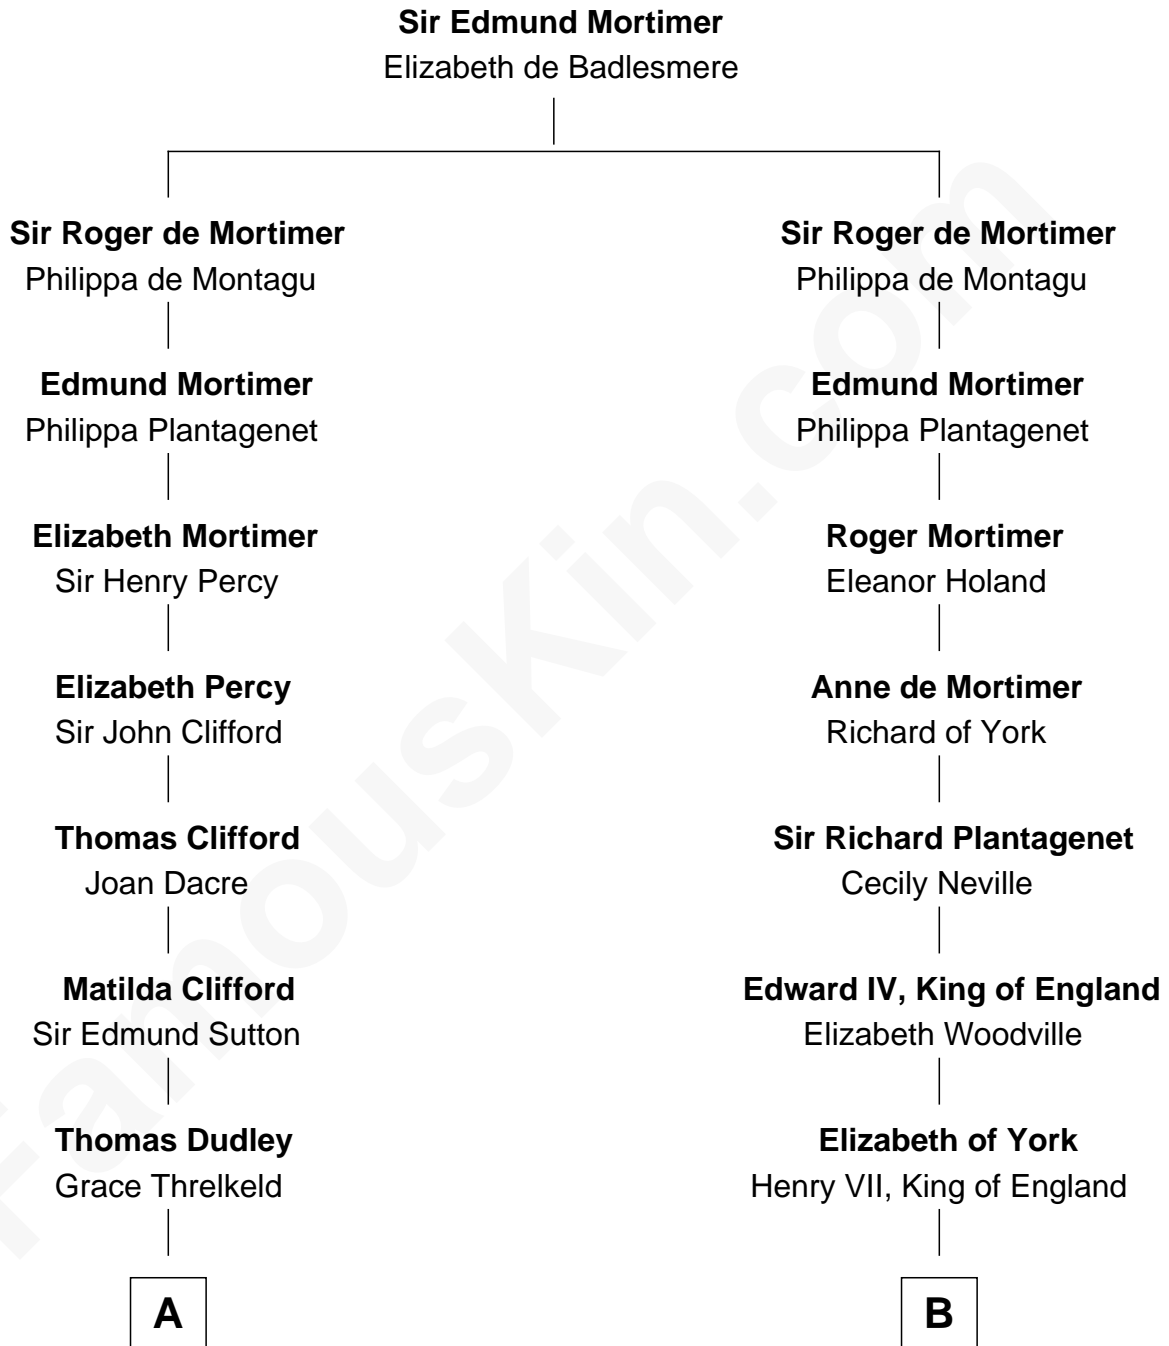

FamousKin.com

Relationship Chart of

Princess Diana

Princess of Wales

19th cousin 2 times removed of

Eleanor Roosevelt

First Lady of President Franklin D. Roosevelt

C

Albert Edward John Spencer
Cynthia Elinor Beatrix Hamilton

Edward John Spencer
Frances Ruth Burke Roche

Princess Diana
Princess of Wales

D

Gabriel Ver Planck Ludlow
Elizabeth A. Hunter

Dr. Edward Hunter Ludlow
Elizabeth Livingston

Mary Livingston Ludlow
Valentine Gill Hall

Anna Rebecca Hall
Elliott Roosevelt

Eleanor Roosevelt
First Lady of Franklin Roosevelt