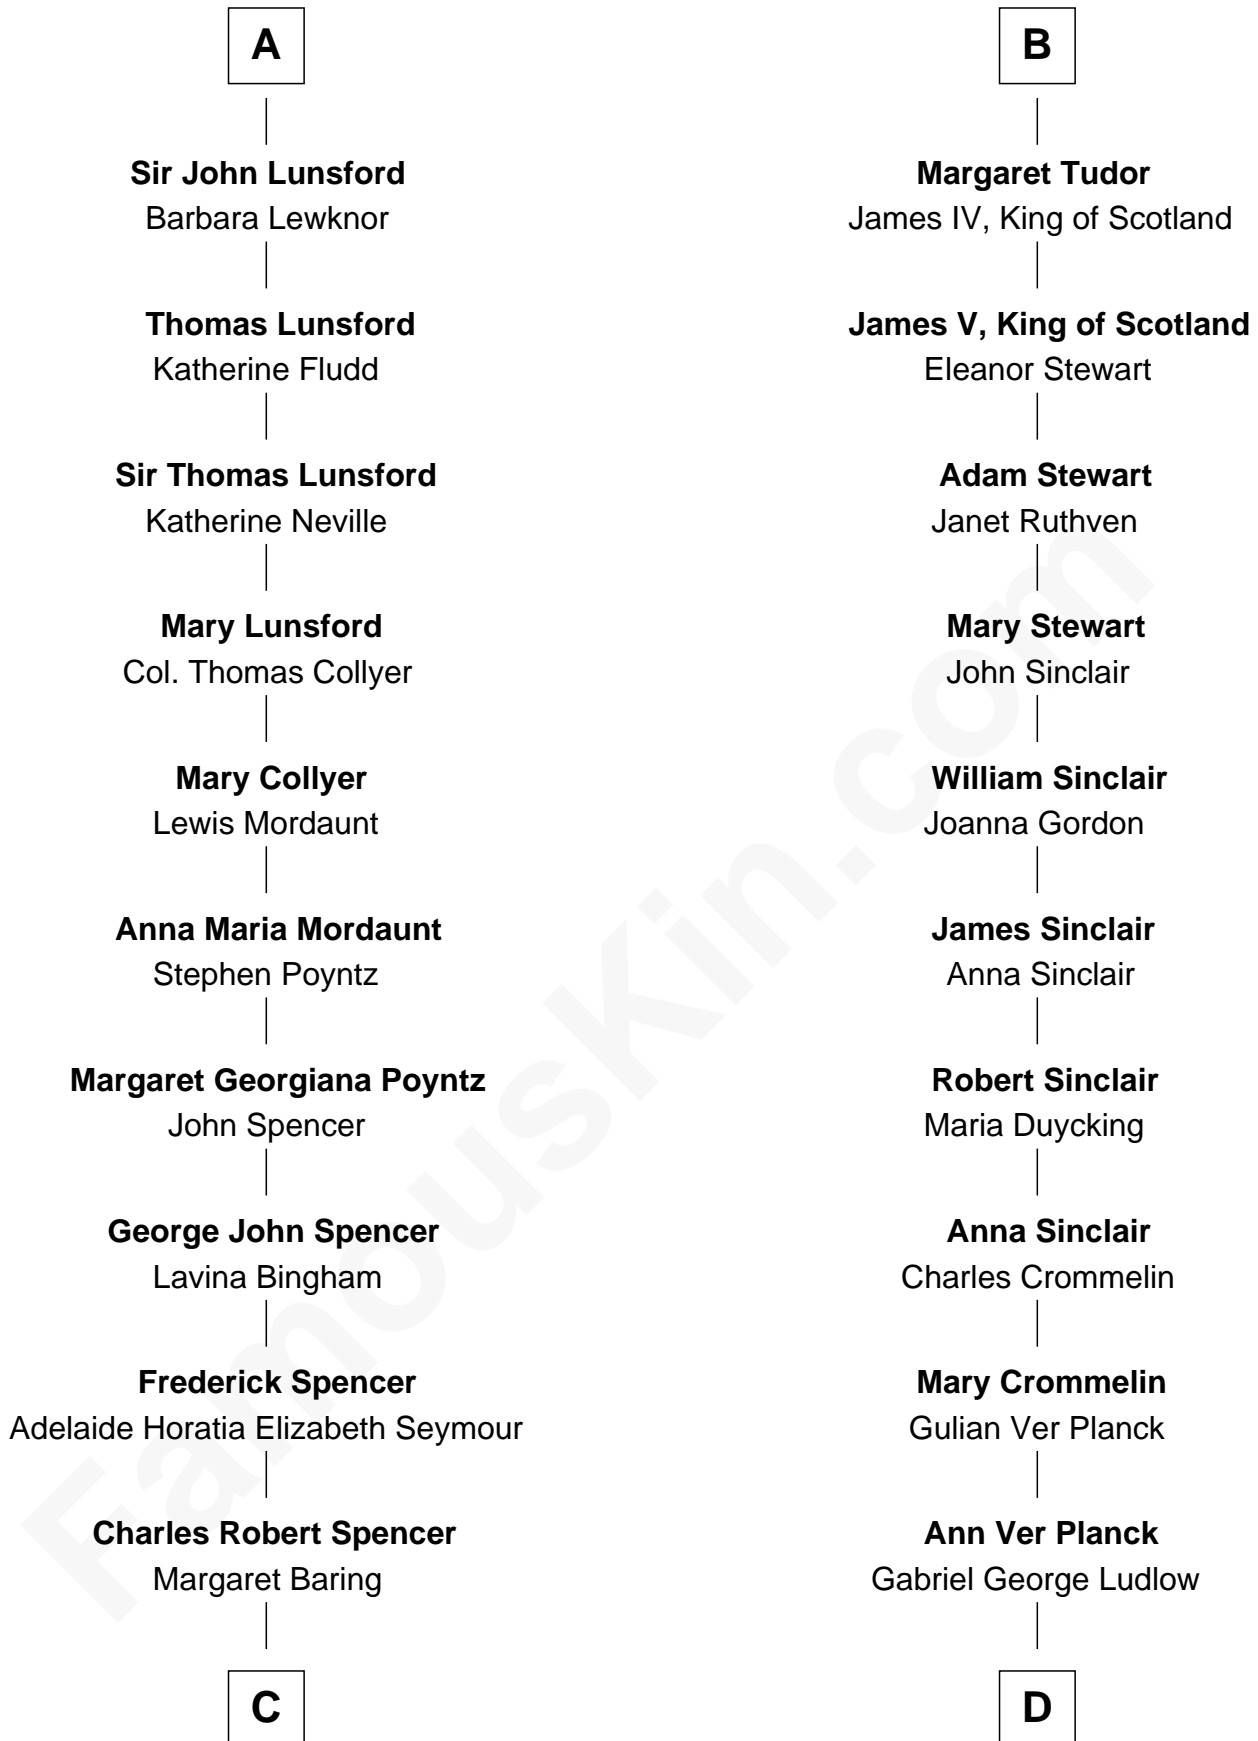

FamousKin.com

Relationship Chart of

Princess Diana

Princess of Wales

19th cousin 2 times removed of

Eleanor Roosevelt

First Lady of President Franklin D. Roosevelt

C

Albert Edward John Spencer
Cynthia Elinor Beatrix Hamilton

Edward John Spencer
Frances Ruth Burke Roche

Princess Diana
Princess of Wales

D

Gabriel Ver Planck Ludlow
Elizabeth A. Hunter

Dr. Edward Hunter Ludlow
Elizabeth Livingston