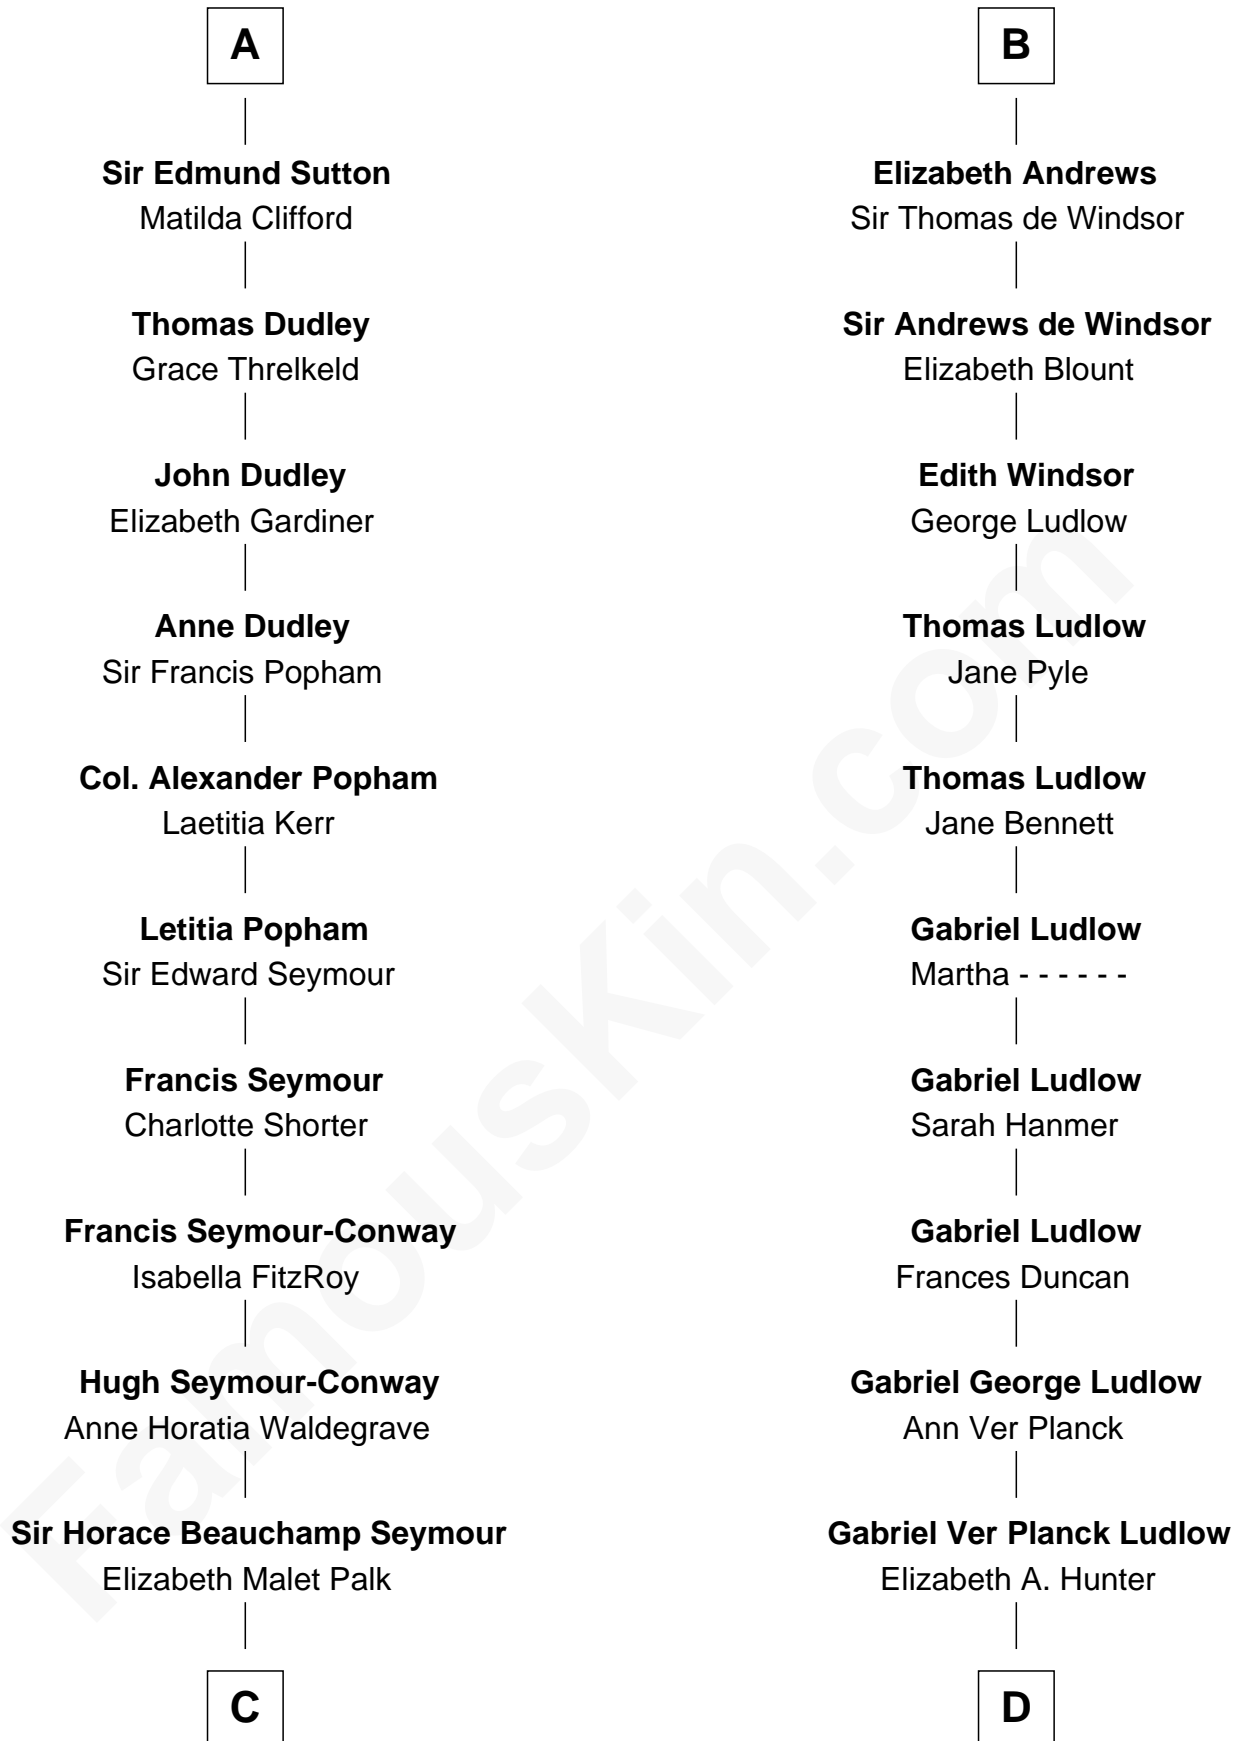

# FamousKin.com Relationship Chart of

**Princess Diana**

*Princess of Wales*

20th cousin 1 time removed of

**Eleanor Roosevelt**

*First Lady of President Franklin D. Roosevelt*

**Sir Hugh le Despencer**

Aveline Basset

Catherine de Beaumont

**Elizabeth Luttrell**

John Stratton

**Elizabeth Stratton**

John Andrews

**B**

**C**

**Adelaide Horatia Elizabeth Seymour**

Frederick Spencer

**Charles Robert Spencer**

Margaret Baring

**Albert Edward John Spencer**

Cynthia Elinor Beatrix Hamilton

**Edward John Spencer**

Frances Ruth Burke Roche

**Princess Diana**

*Princess of Wales*

**D**

**Dr. Edward Hunter Ludlow**

Elizabeth Livingston

**Mary Livingston Ludlow**

Valentine Gill Hall

**Anna Rebecca Hall**

Elliott Roosevelt