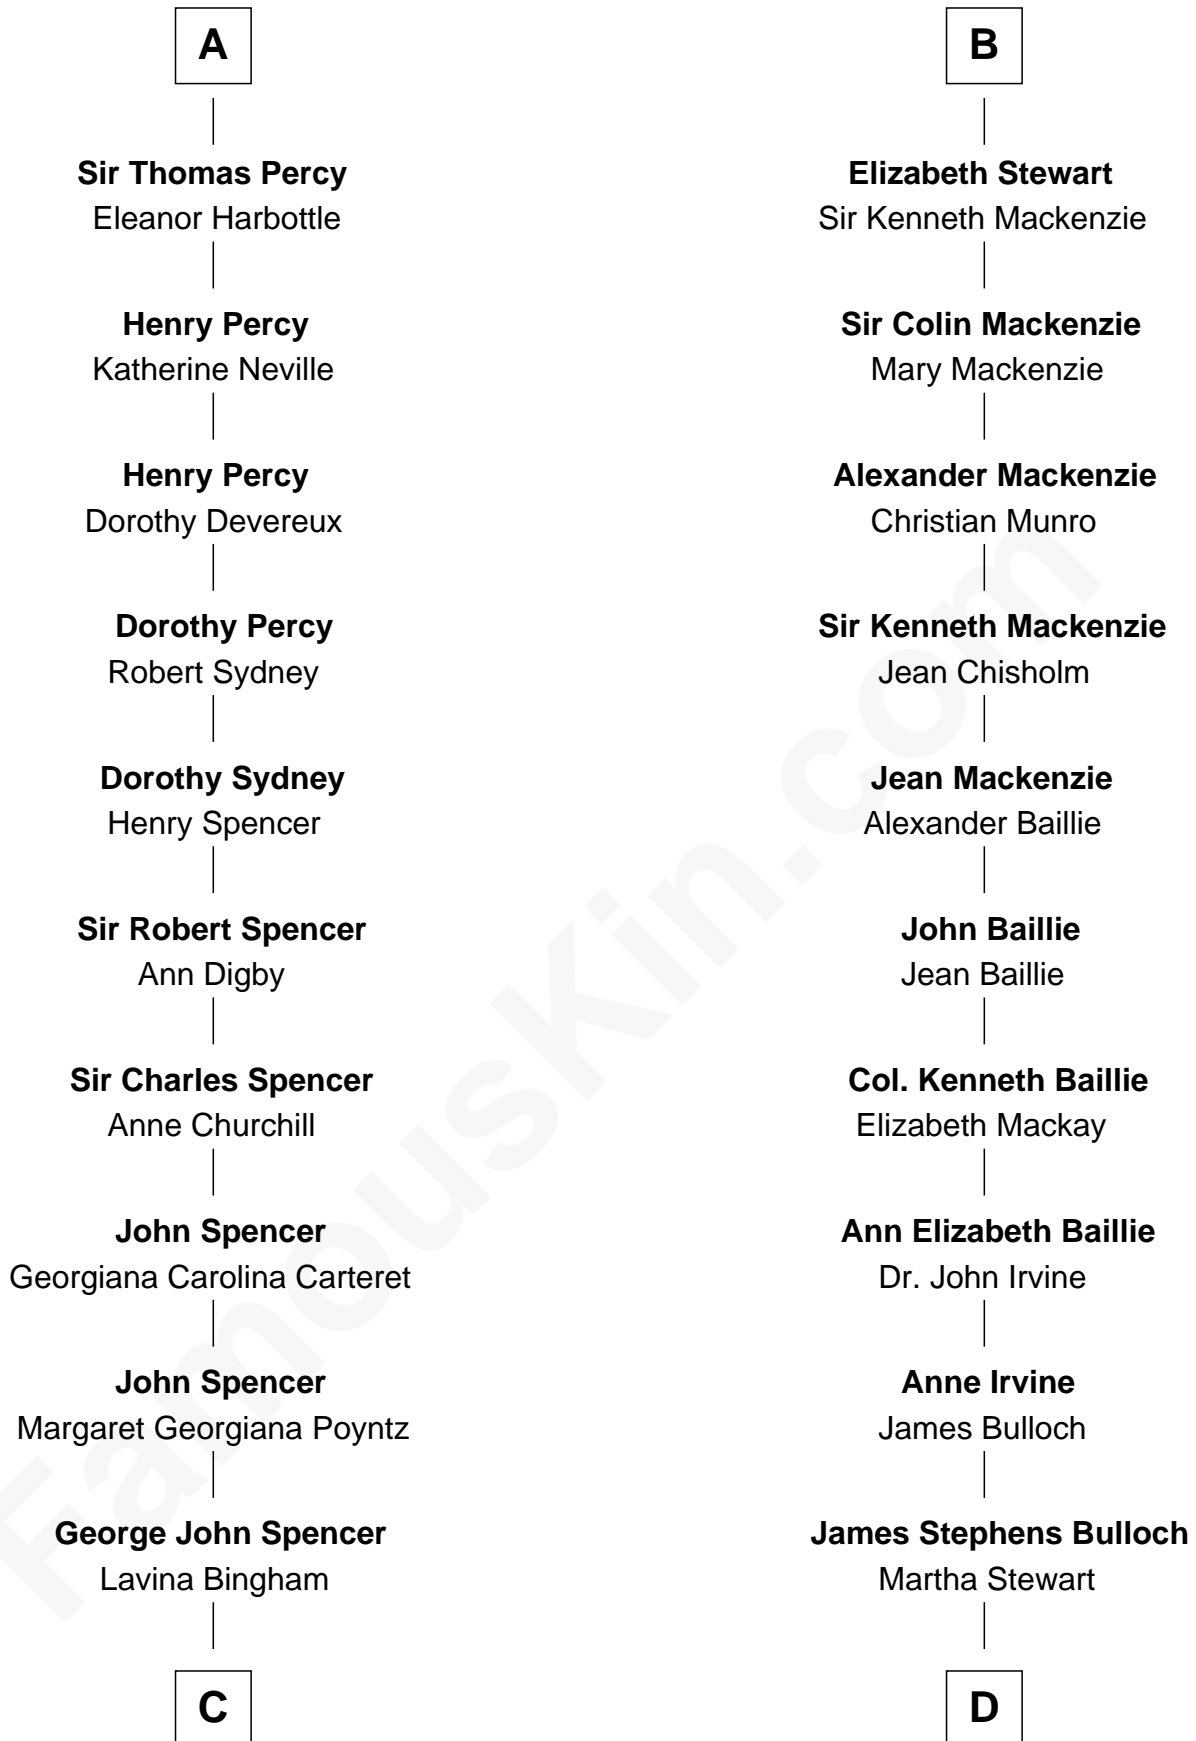

FamousKin.com Relationship Chart of

Princess Diana

Princess of Wales

19th cousin 2 times removed of

Eleanor Roosevelt

First Lady of President Franklin D. Roosevelt

Sir Alan la Zouche

Eleanor de Segrave

C

Frederick Spencer

Adelaide Horatia Elizabeth Seymour

Charles Robert Spencer

Margaret Baring

Albert Edward John Spencer

Cynthia Elinor Beatrix Hamilton

Edward John Spencer

Frances Ruth Burke Roche

Princess Diana

Princess of Wales

D

Martha Bulloch

Theodore Roosevelt

Elliott Roosevelt

Anna Rebecca Hall