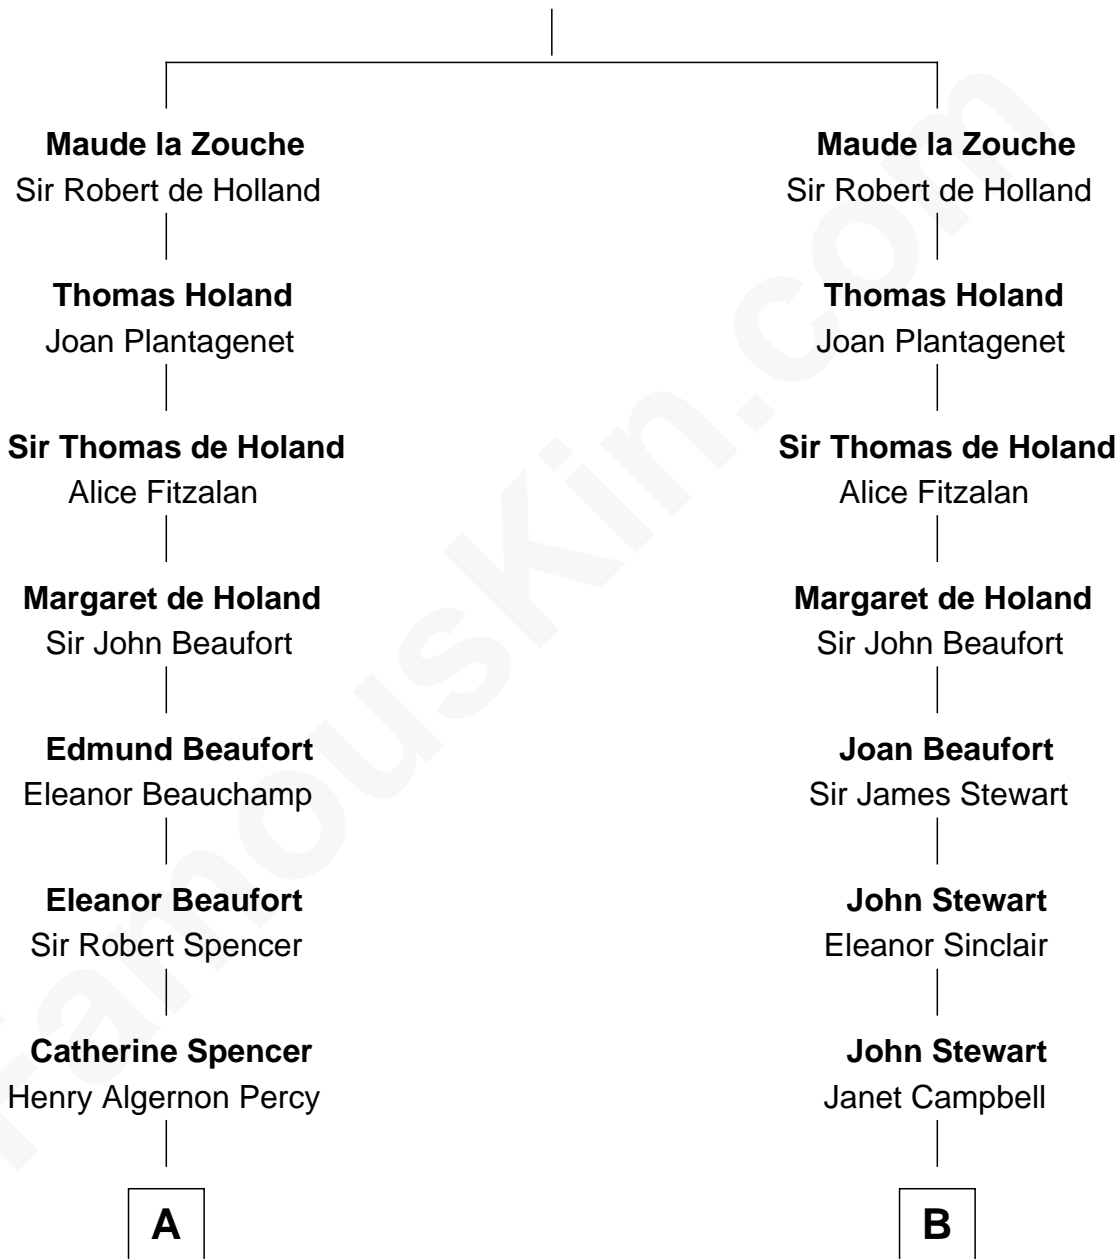

FamousKin.com Relationship Chart of

Princess Diana

Princess of Wales

19th cousin 2 times removed of

Eleanor Roosevelt

First Lady of President Franklin D. Roosevelt

Sir Alan la Zouche

Eleanor de Segrave

C

Frederick Spencer

Adelaide Horatia Elizabeth Seymour

Charles Robert Spencer

Margaret Baring

Albert Edward John Spencer

Cynthia Elinor Beatrix Hamilton

Edward John Spencer

Frances Ruth Burke Roche

Princess Diana

Princess of Wales

D

Martha Bulloch

Theodore Roosevelt

Elliott Roosevelt

Anna Rebecca Hall