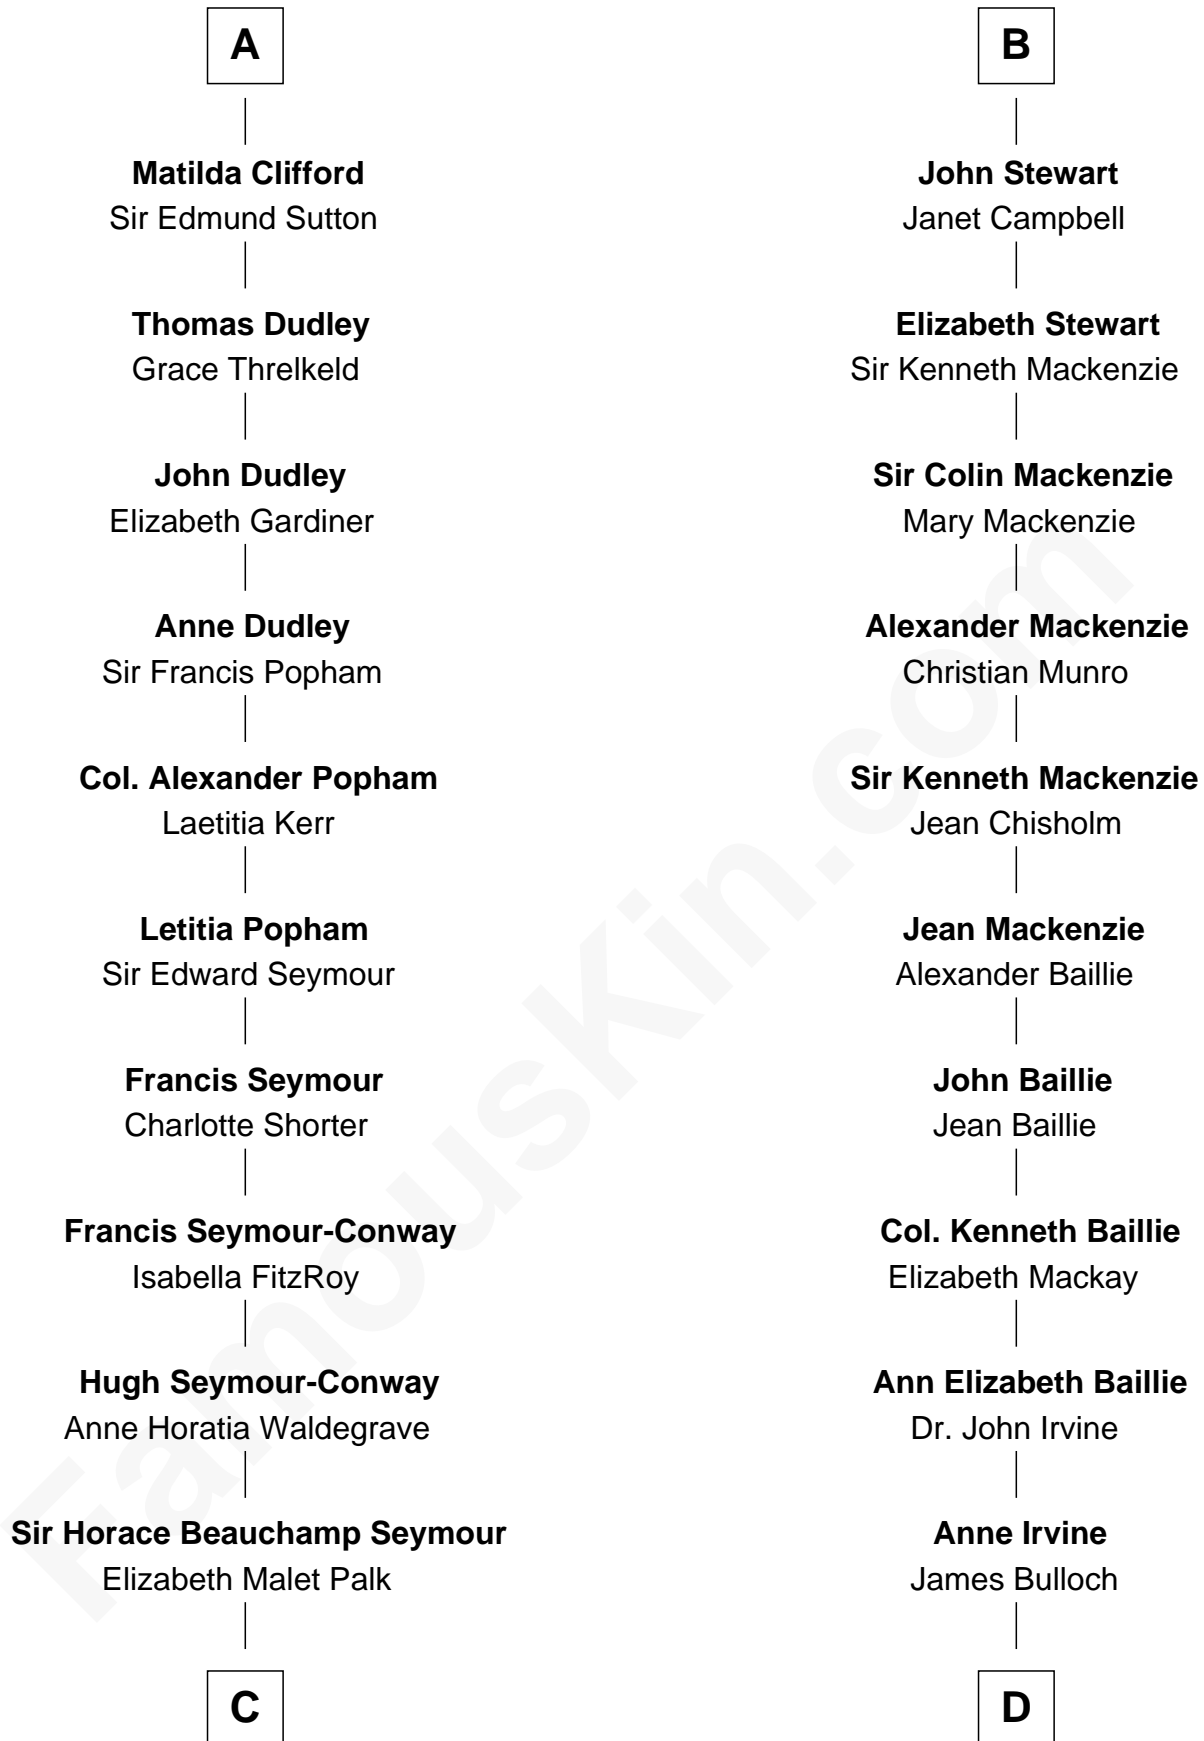

FamousKin.com
Relationship Chart of
Princess Diana
Princess of Wales

20th cousin 1 time removed of

Eleanor Roosevelt
First Lady of President Franklin D. Roosevelt

Robert I, Count of Artois
 Matilda of Brabant

C

Adelaide Horatia Elizabeth Seymour

Frederick Spencer

Charles Robert Spencer

Margaret Baring

Albert Edward John Spencer

Cynthia Elinor Beatrix Hamilton

Edward John Spencer

Frances Ruth Burke Roche

Princess Diana

Princess of Wales

D

James Stephens Bulloch

Martha Stewart

Martha Bulloch

Theodore Roosevelt