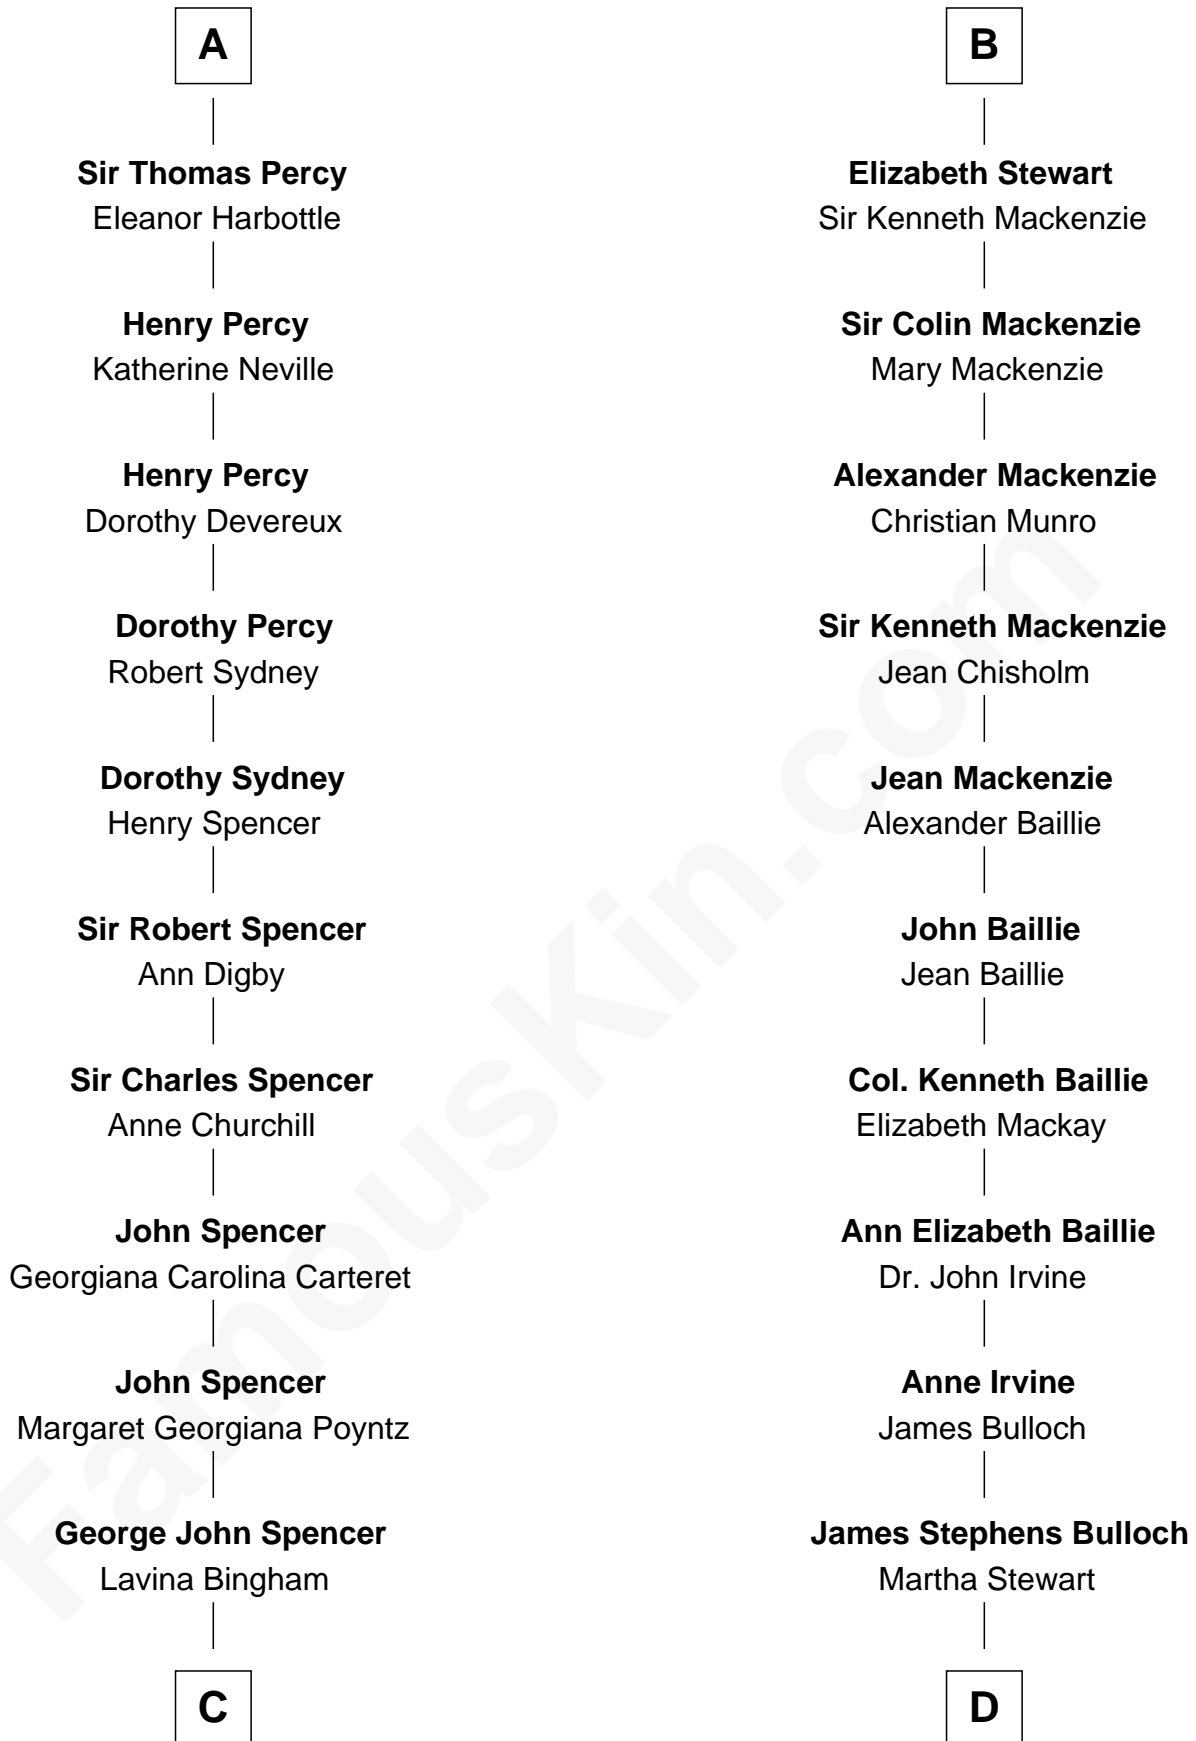

## Relationship Chart of

### Princess Diana

*Princess of Wales*

19th cousin 2 times removed of

### Eleanor Roosevelt

*First Lady of President Franklin D. Roosevelt*

**C**

**Frederick Spencer**

Adelaide Horatia Elizabeth Seymour

**Charles Robert Spencer**

Margaret Baring

**Albert Edward John Spencer**