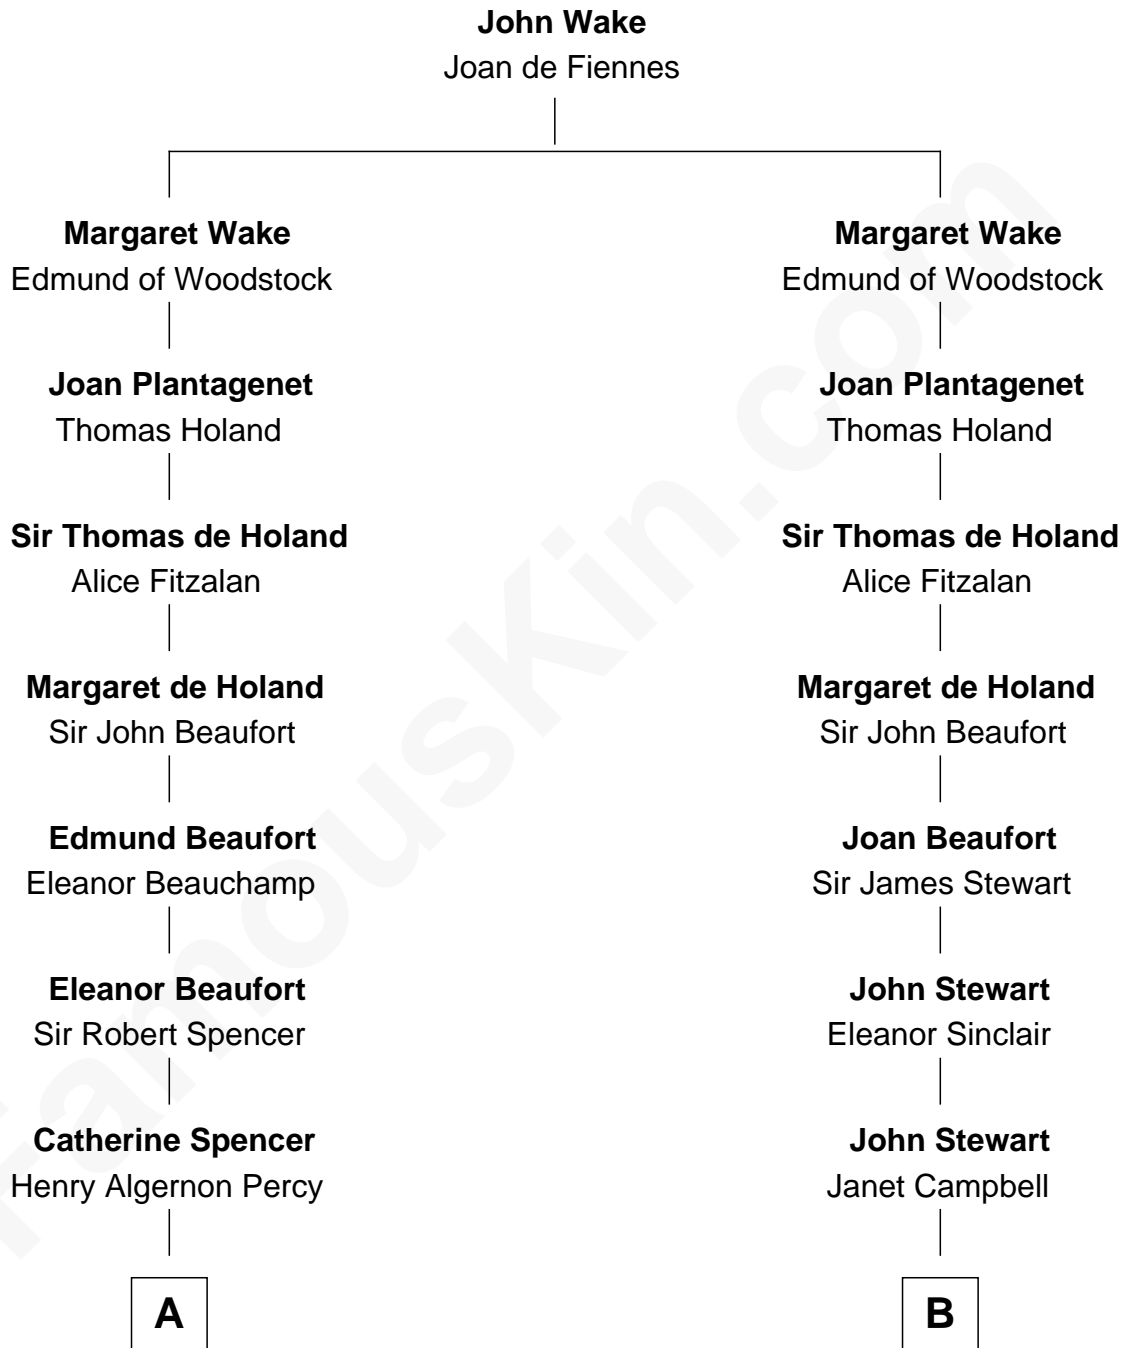

## Relationship Chart of

### Princess Diana

*Princess of Wales*

19th cousin 2 times removed of

### Eleanor Roosevelt

*First Lady of President Franklin D. Roosevelt*

**C**

**Frederick Spencer**

Adelaide Horatia Elizabeth Seymour

**Charles Robert Spencer**

Margaret Baring

**Albert Edward John Spencer**

Cynthia Elinor Beatrix Hamilton

**Edward John Spencer**

Frances Ruth Burke Roche

**Princess Diana**

*Princess of Wales*

**D**

**Martha Bulloch**

Theodore Roosevelt