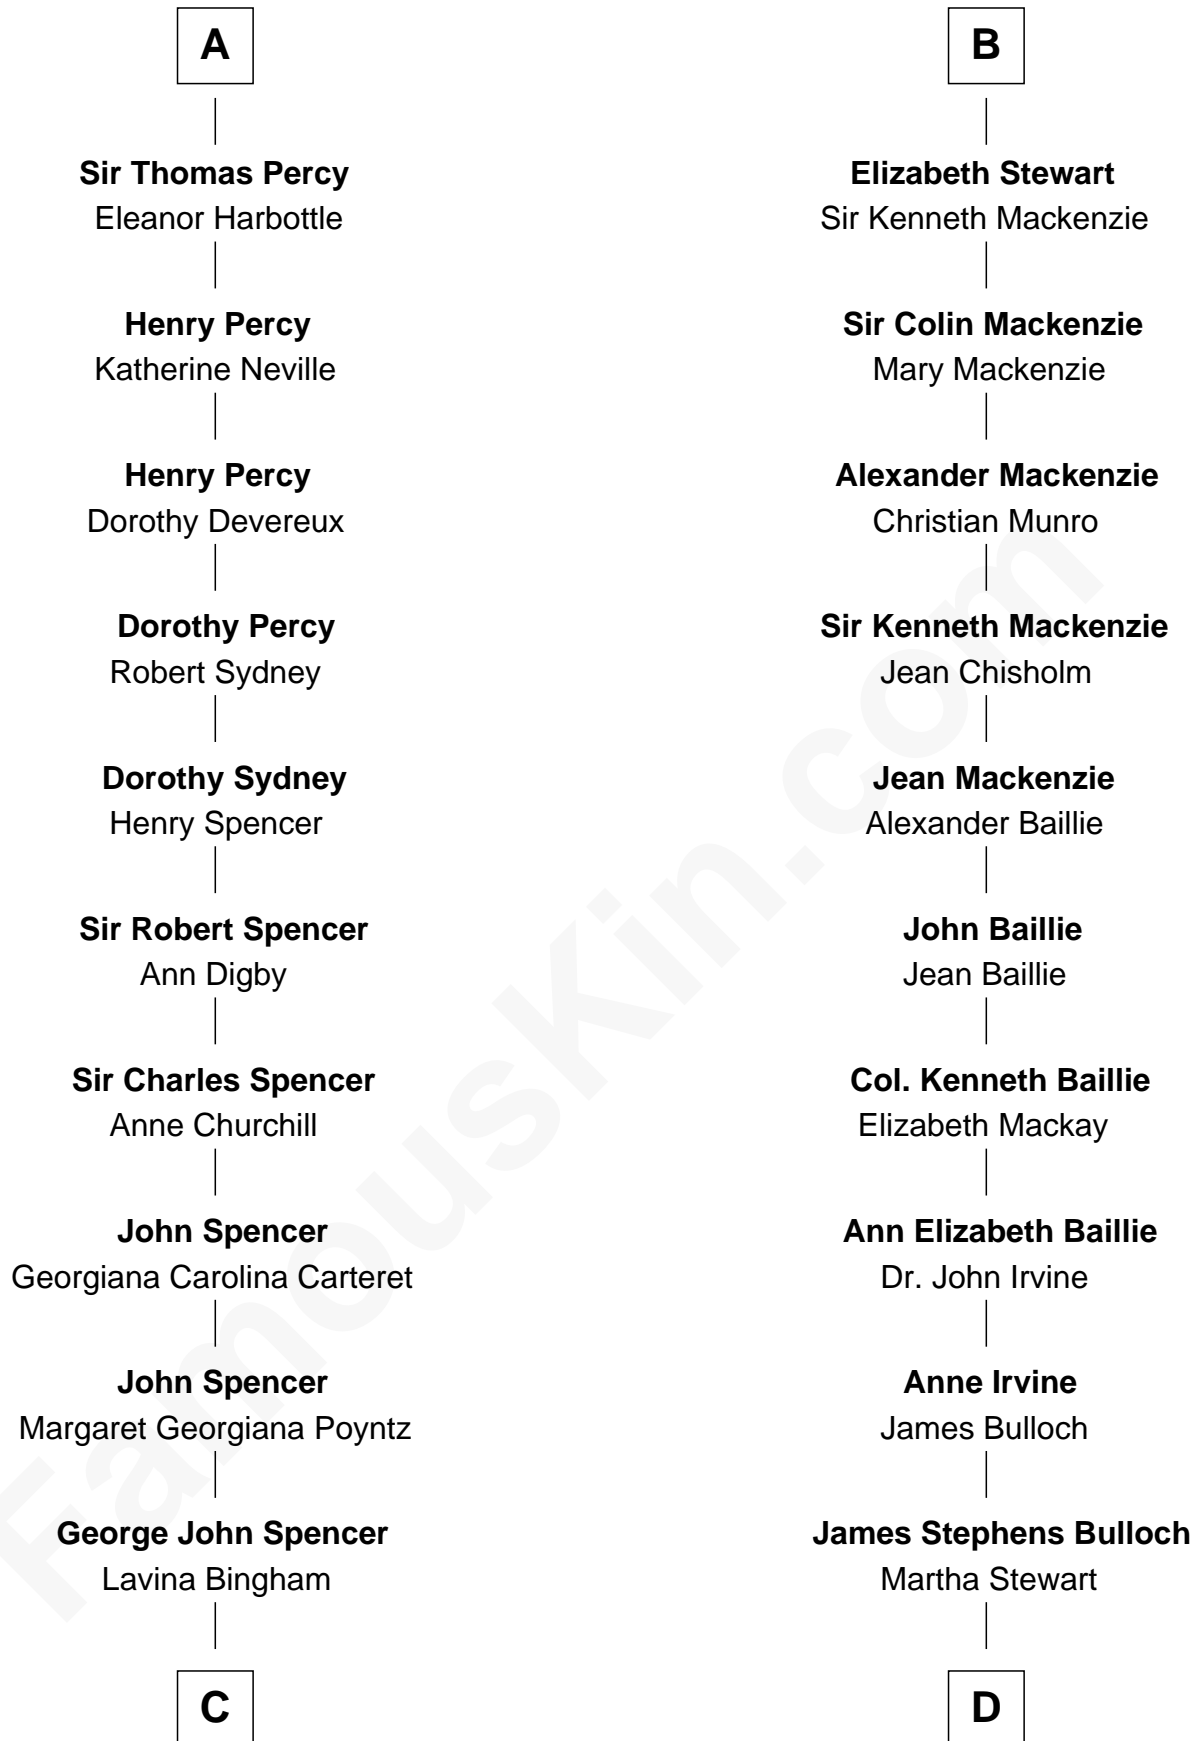

**FamousKin.com**  
**Relationship Chart of**  
**Princess Diana**  
*Princess of Wales*

19th cousin 2 times removed of

**Eleanor Roosevelt**  
*First Lady of President Franklin D. Roosevelt*

**C**

**Frederick Spencer**

Adelaide Horatia Elizabeth Seymour

**Charles Robert Spencer**

Margaret Baring

**Albert Edward John Spencer**

Cynthia Elinor Beatrix Hamilton

**Edward John Spencer**

Frances Ruth Burke Roche

**Princess Diana**

*Princess of Wales*

**D**

**Martha Bulloch**

Theodore Roosevelt

**Elliott Roosevelt**

Anna Rebecca Hall

**Eleanor Roosevelt**

*First Lady of Franklin Roosevelt*