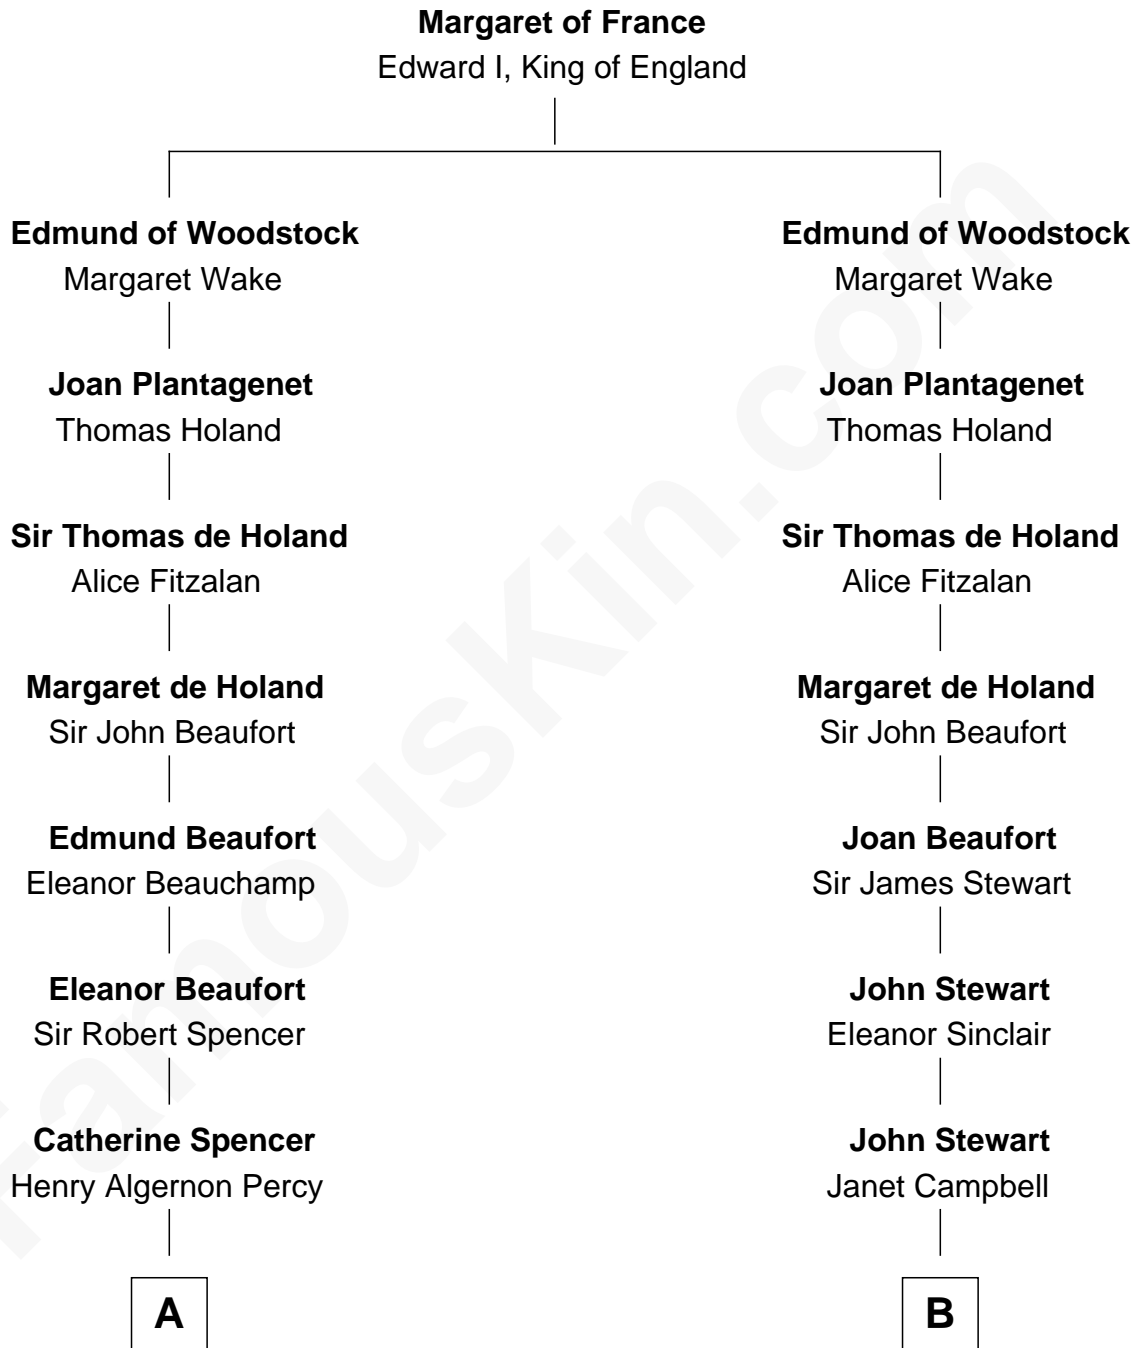

**FamousKin.com**  
**Relationship Chart of**  
**Princess Diana**  
*Princess of Wales*

19th cousin 2 times removed of

**Eleanor Roosevelt**  
*First Lady of President Franklin D. Roosevelt*

**C**

**Frederick Spencer**

Adelaide Horatia Elizabeth Seymour

**Charles Robert Spencer**

Margaret Baring

**Albert Edward John Spencer**

Cynthia Elinor Beatrix Hamilton

**Edward John Spencer**

Frances Ruth Burke Roche

**Princess Diana**

*Princess of Wales*

**D**

**Martha Bulloch**

Theodore Roosevelt

**Elliott Roosevelt**

Anna Rebecca Hall

**Eleanor Roosevelt**

*First Lady of Franklin Roosevelt*