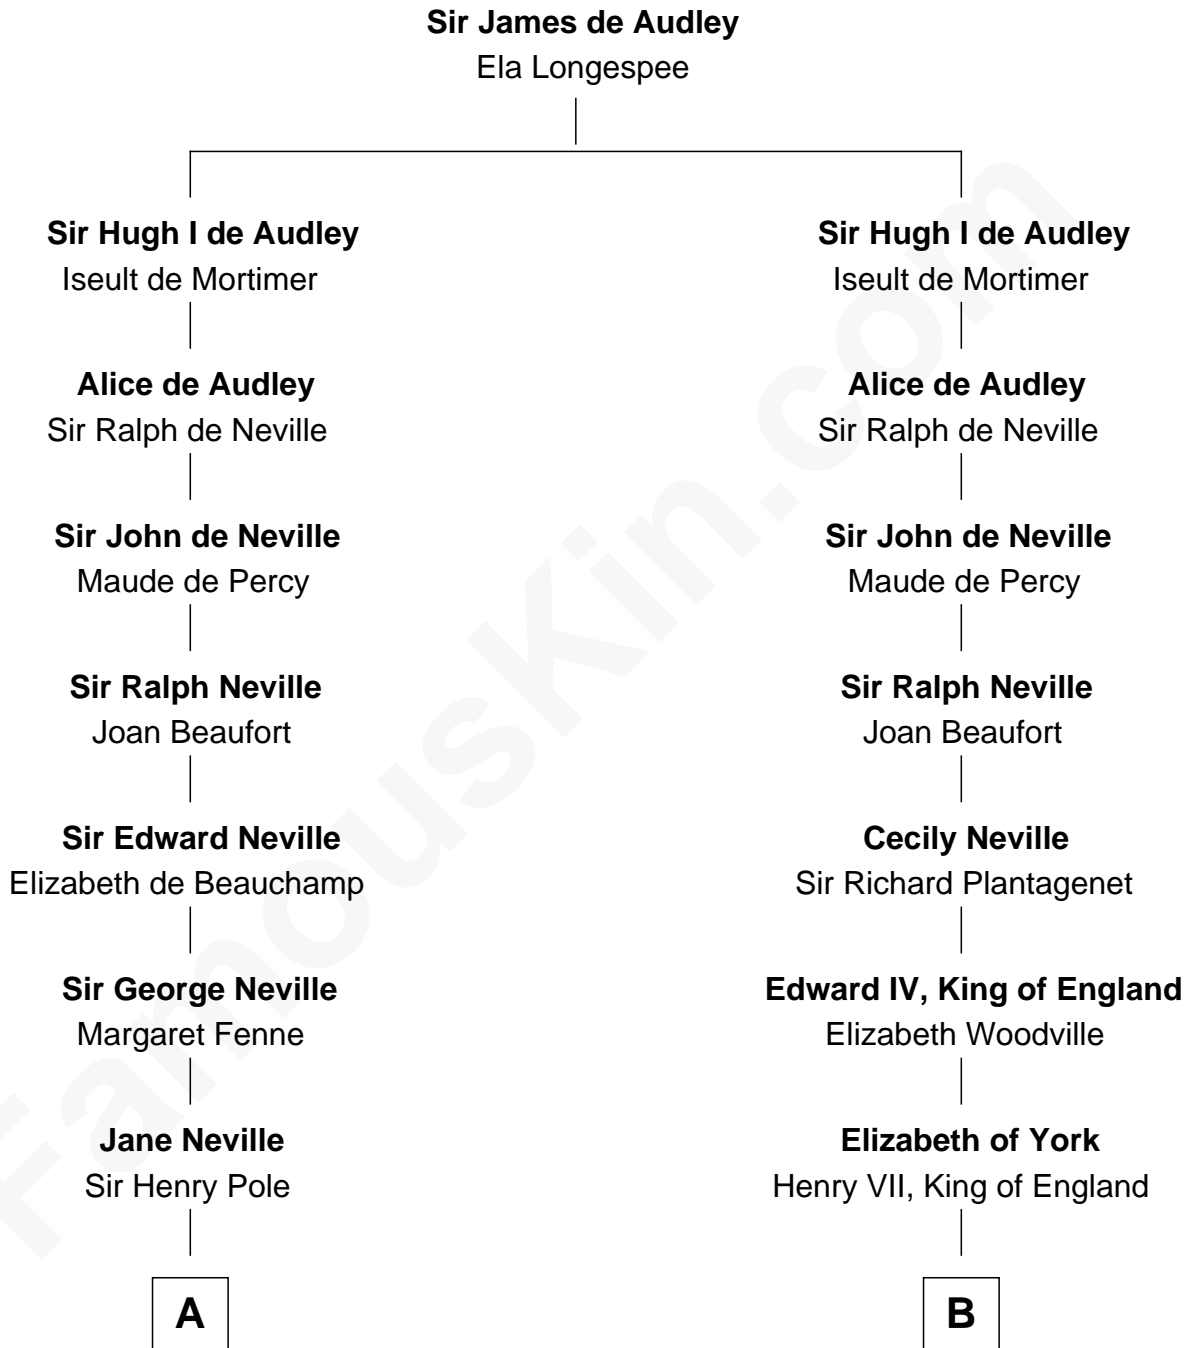

FamousKin.com Relationship Chart of

Princess Diana

Princess of Wales

20th cousin 1 time removed of

Eleanor Roosevelt

First Lady of President Franklin D. Roosevelt

A

Katherine Pole
Sir Francis Hastings

Frances Hastings
Sir Henry Compton

Margaret Compton
Henry Mordaunt

Sir John Mordaunt
Elizabeth Howard

John Mordaunt
Elizabeth Carey

Lewis Mordaunt
Mary Collyer

Anna Maria Mordaunt
Stephen Poyntz

Margaret Georgiana Poyntz
John Spencer

George John Spencer
Lavina Bingham

Frederick Spencer
Adelaide Horatia Elizabeth Seymour

C

B

Margaret Tudor
James IV, King of Scotland

James V, King of Scotland
Eleanor Stewart

Adam Stewart
Janet Ruthven

Mary Stewart
John Sinclair