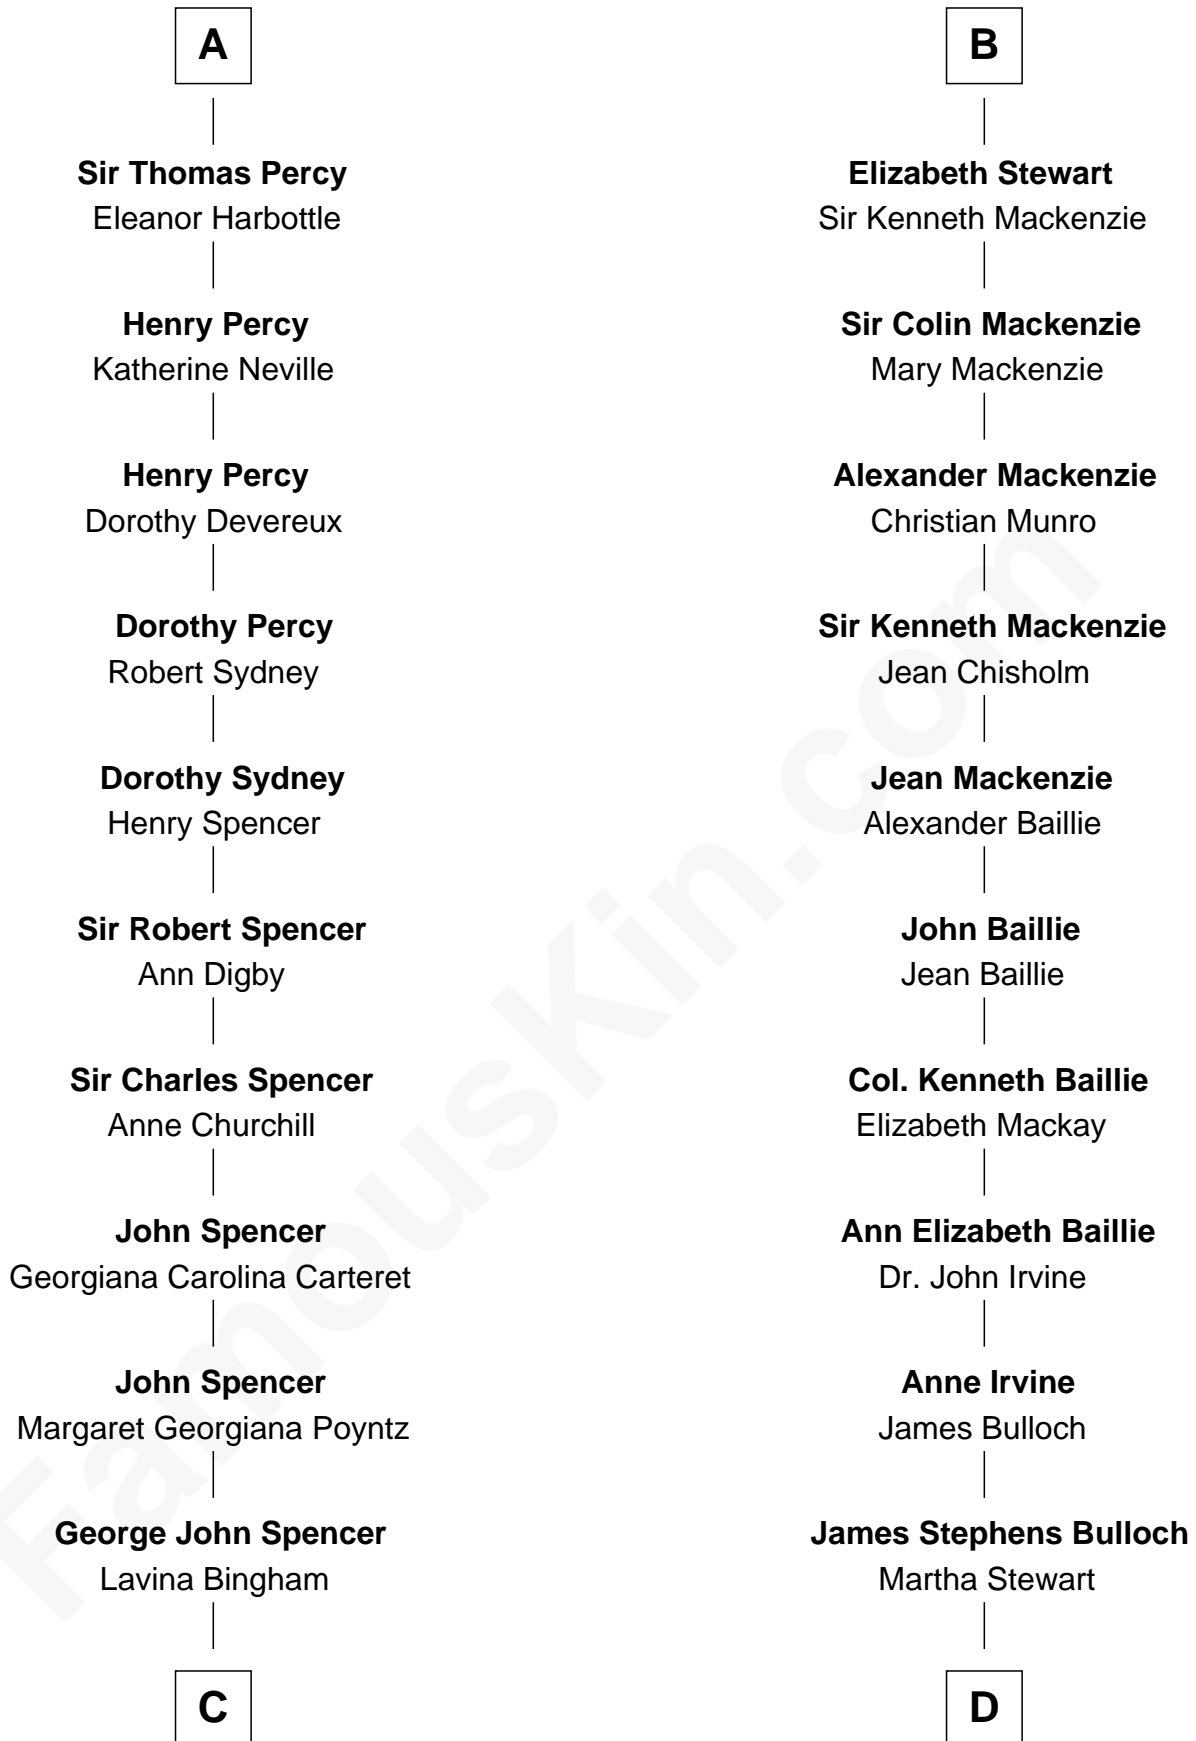

FamousKin.com

Relationship Chart of

Princess Diana

Princess of Wales

19th cousin 2 times removed of

Eleanor Roosevelt

First Lady of President Franklin D. Roosevelt

C

Frederick Spencer

Adelaide Horatia Elizabeth Seymour

Charles Robert Spencer

Margaret Baring

Albert Edward John Spencer

Cynthia Elinor Beatrix Hamilton

Edward John Spencer

Frances Ruth Burke Roche

Princess Diana

Princess of Wales

D

Martha Bulloch

Theodore Roosevelt

Elliott Roosevelt

Anna Rebecca Hall

Eleanor Roosevelt