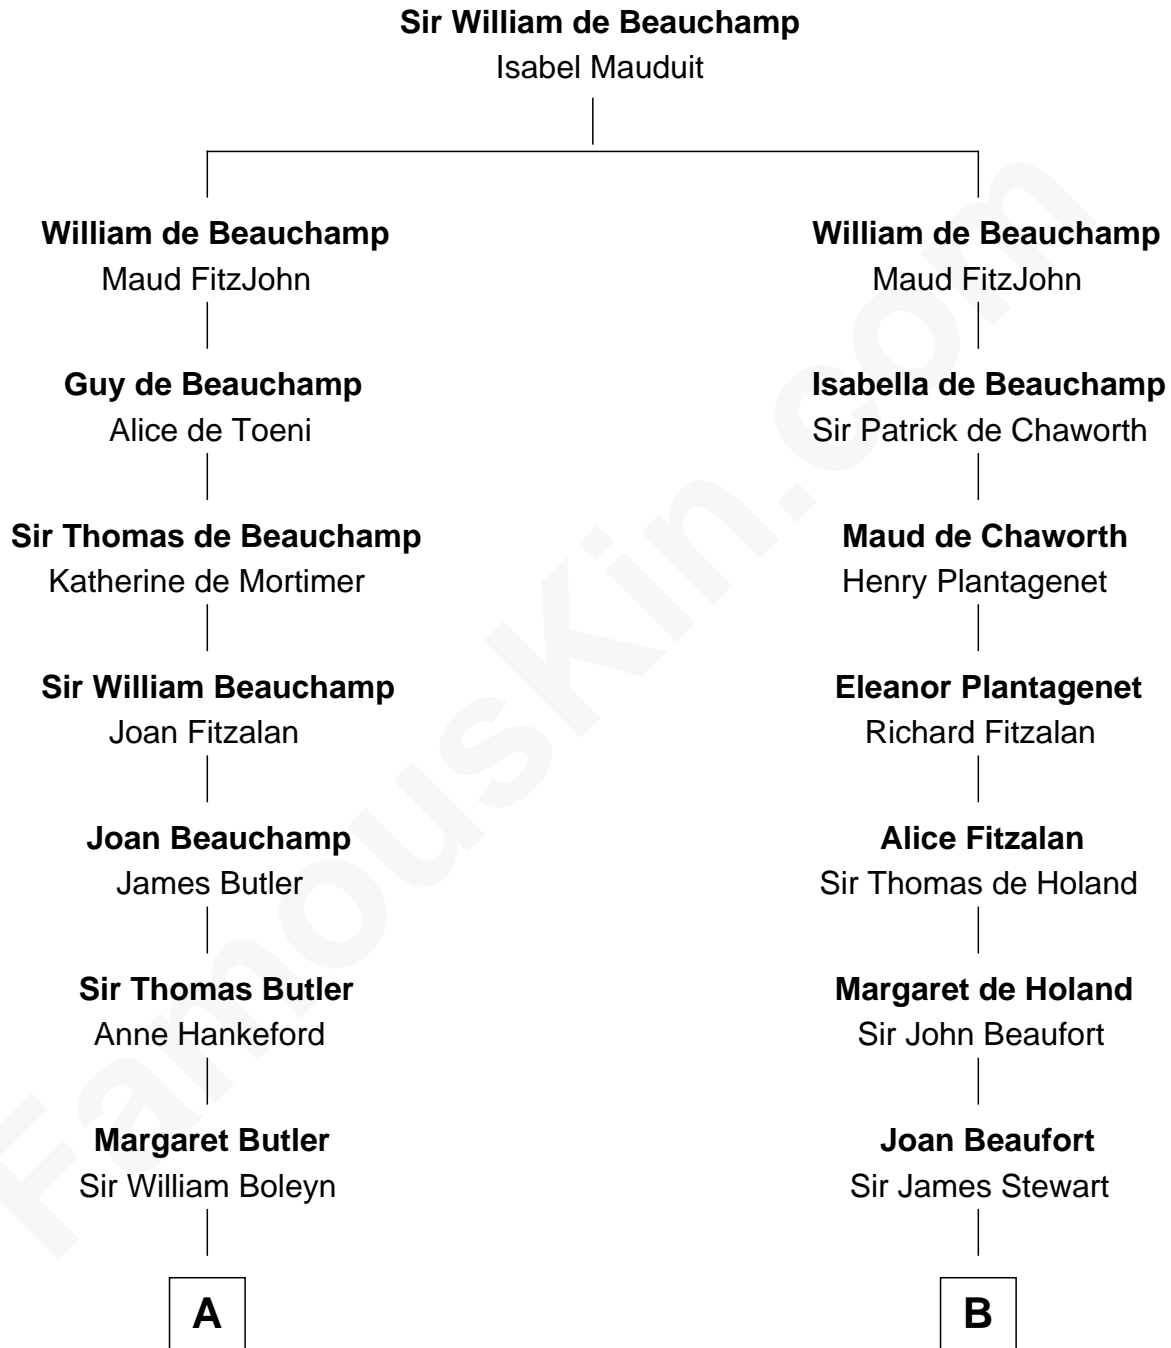

# FamousKin.com Relationship Chart of

**Princess Diana**

*Princess of Wales*

21st cousin of

**Eleanor Roosevelt**

*First Lady of President Franklin D. Roosevelt*

**C**

**Frederick Spencer**

Adelaide Horatia Elizabeth Seymour

**Charles Robert Spencer**

Margaret Baring

**Albert Edward John Spencer**

Cynthia Elinor Beatrix Hamilton

**Edward John Spencer**

Frances Ruth Burke Roche

**Princess Diana**

*Princess of Wales*

**D**

**Anne Irvine**

James Bulloch

**James Stephens Bulloch**

Martha Stewart

**Martha Bulloch**

Theodore Roosevelt