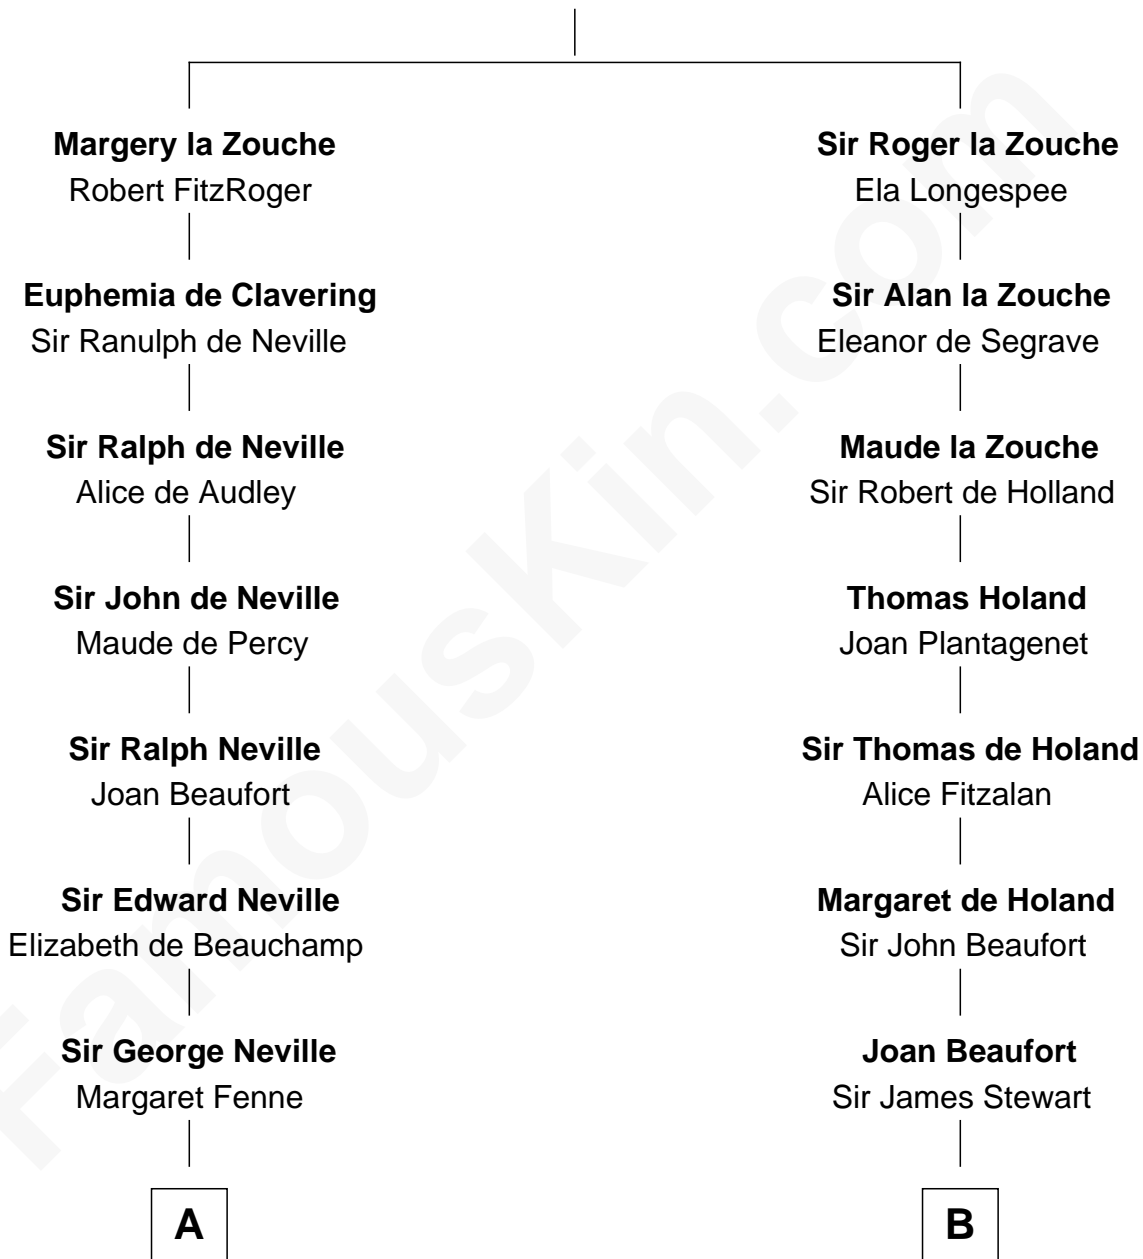

FamousKin.com Relationship Chart of

Princess Diana

Princess of Wales

20th cousin 1 time removed of

Theodore Roosevelt

26th U.S. President

Alan la Zouche

Ellen de Quincy

C

Frederick Spencer

Adelaide Horatia Elizabeth Seymour

Charles Robert Spencer

Margaret Baring

Albert Edward John Spencer

Cynthia Elinor Beatrix Hamilton

Edward John Spencer