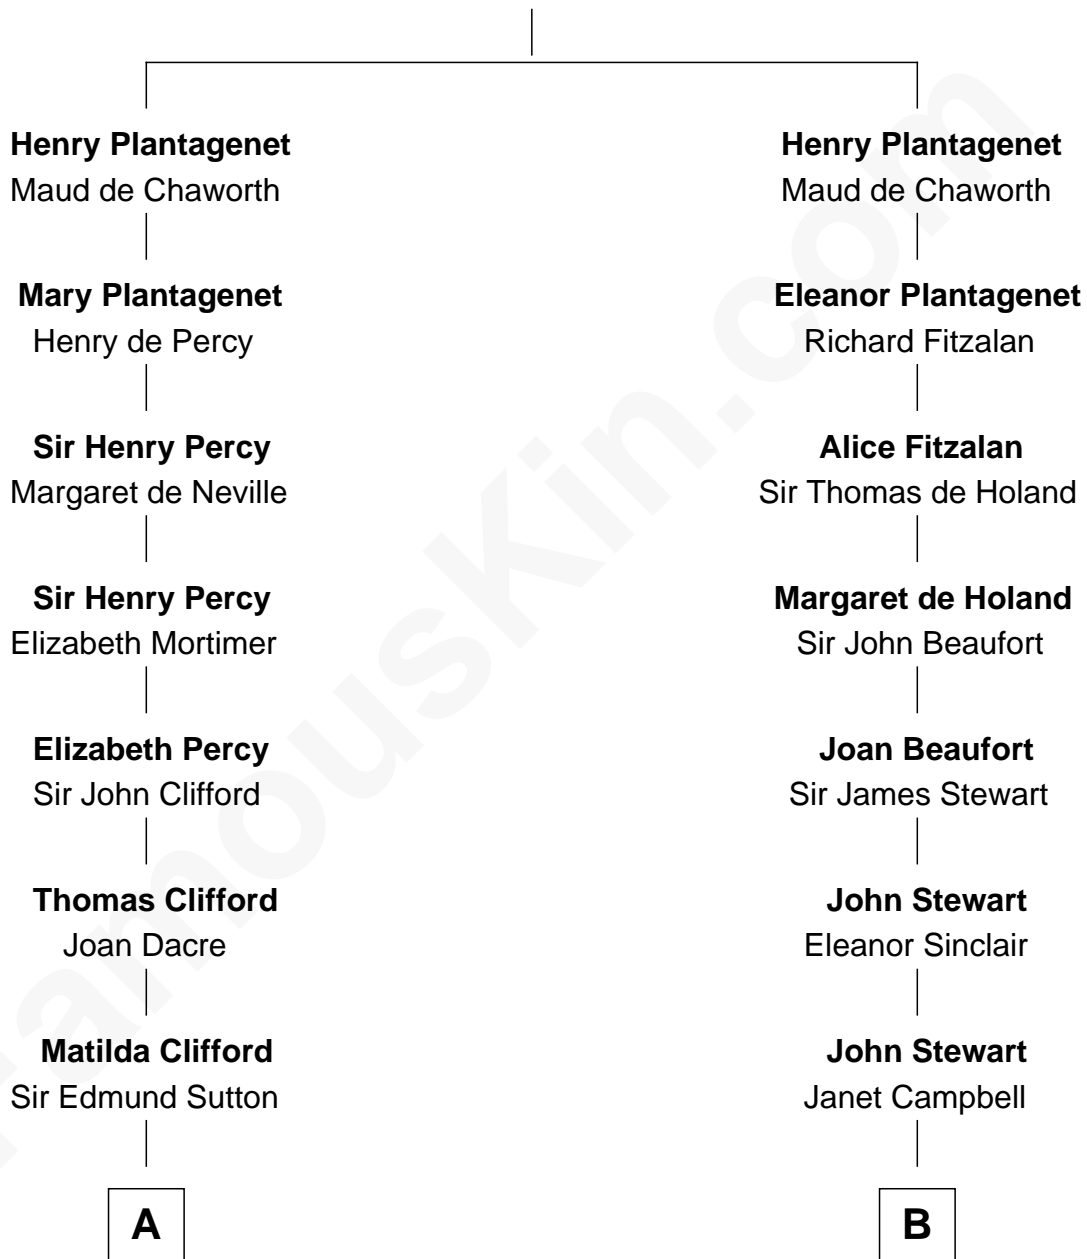

FamousKin.com Relationship Chart of

Princess Diana

Princess of Wales

18th cousin 2 times removed of

Theodore Roosevelt

26th U.S. President

Edmund Plantagenet

Blanche of Artois

FamousKin.com