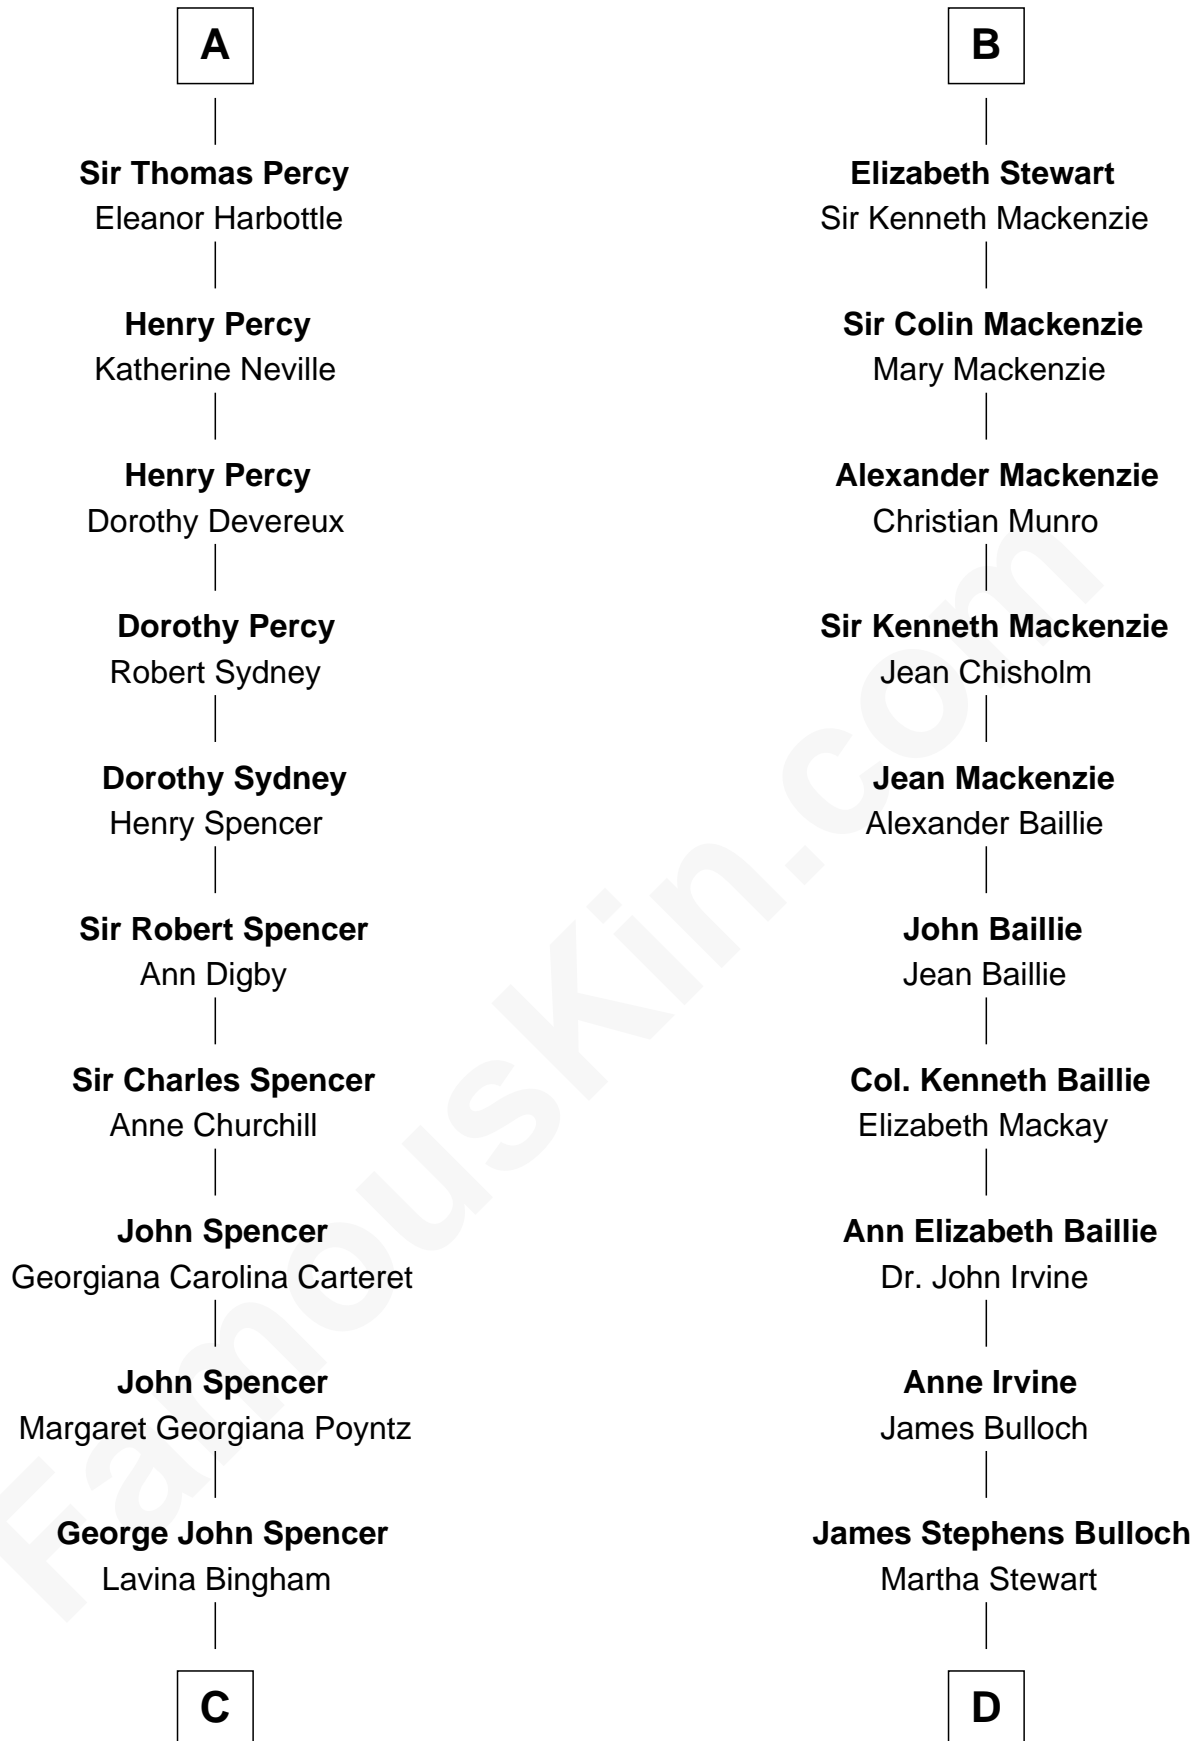

FamousKin.com
Relationship Chart of
Princess Diana
Princess of Wales

18th cousin 3 times removed of
Theodore Roosevelt
26th U.S. President

Sir Robert de Holland
 Elizabeth Samlesbury

Sir Robert de Holland
 Maude la Zouche

A

Sir Robert de Holland
 Maude la Zouche

Thomas Holand
 Joan Plantagenet

Sir Thomas de Holand
 Alice Fitzalan

Margaret de Holand
 Sir John Beaufort

Joan Beaufort
 Sir James Stewart

John Stewart
 Eleanor Sinclair

John Stewart
 Janet Campbell

B

C

Frederick Spencer

Adelaide Horatia Elizabeth Seymour

Charles Robert Spencer

Margaret Baring

Albert Edward John Spencer