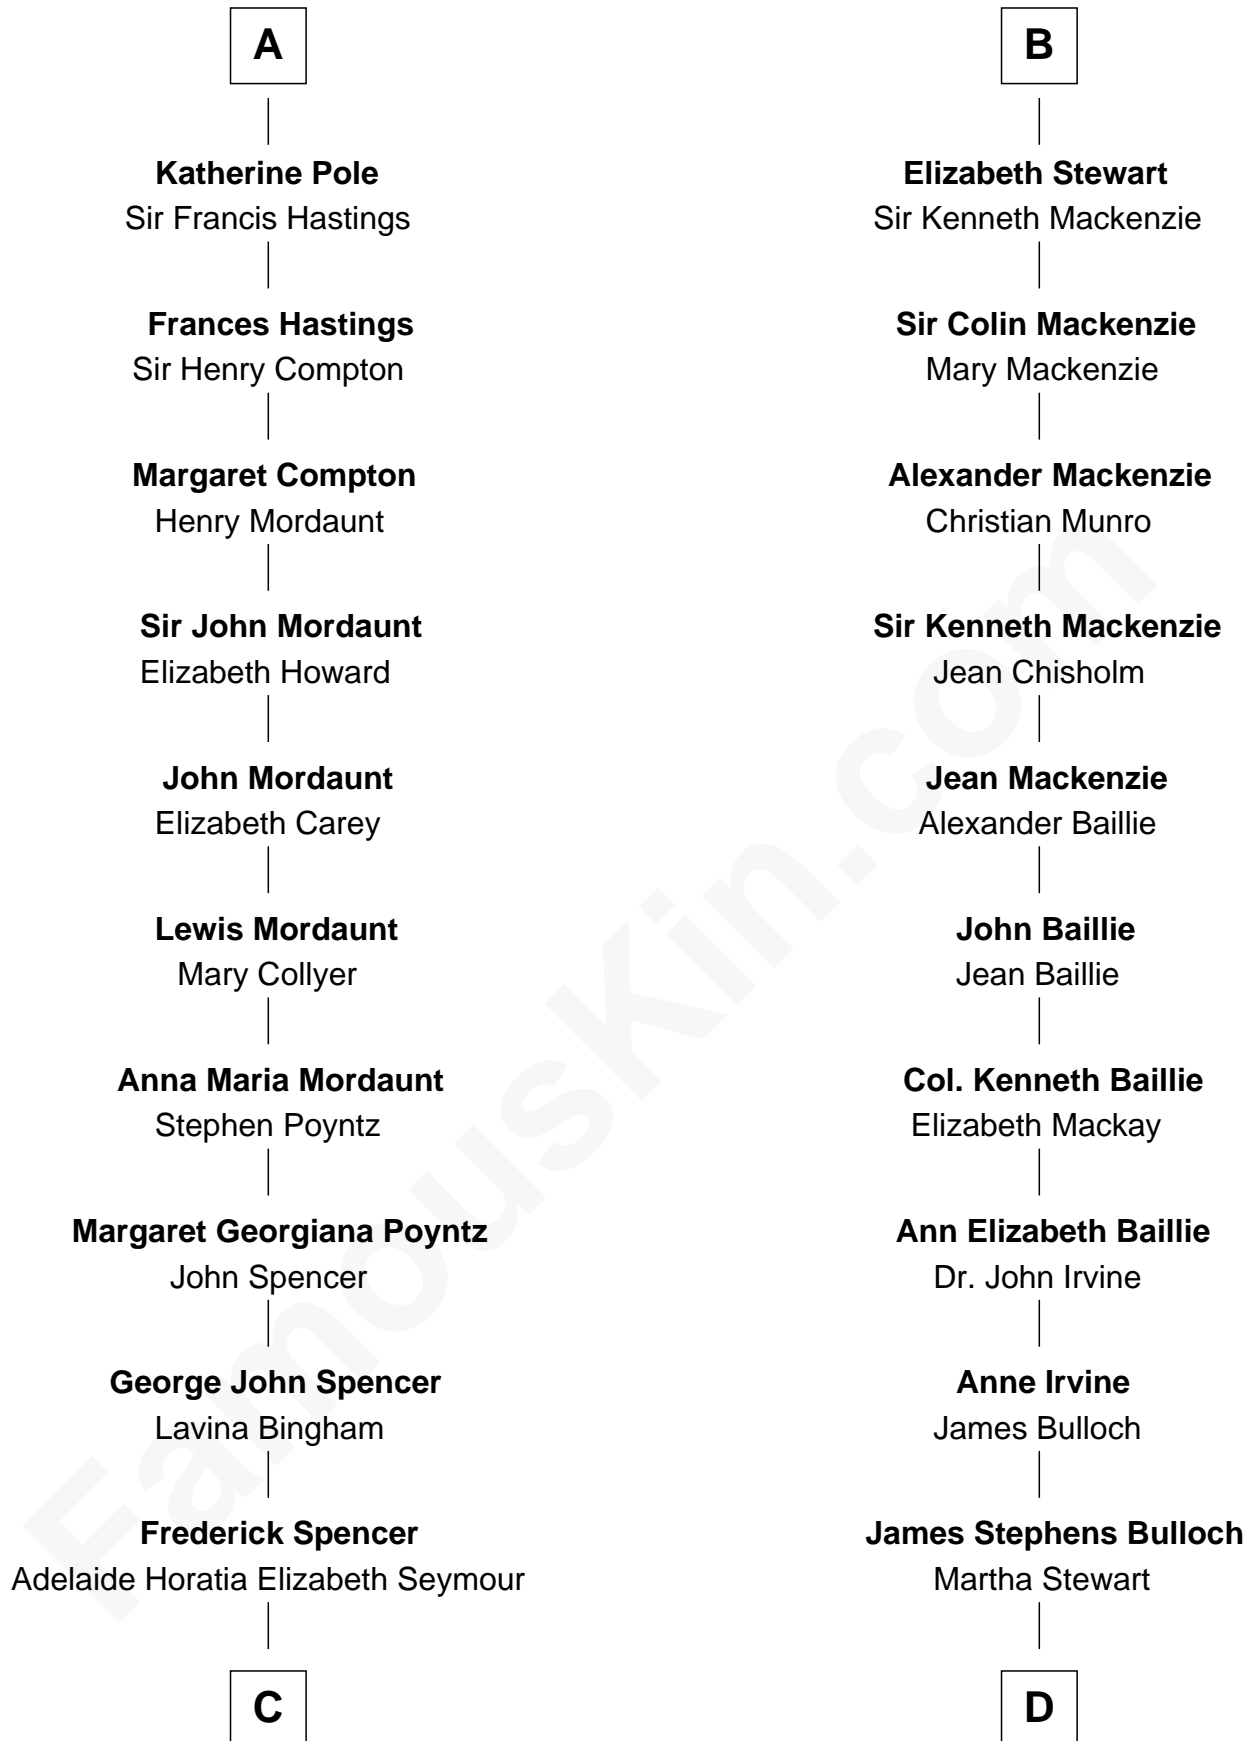

FamousKin.com Relationship Chart of

Princess Diana

Princess of Wales

18th cousin 2 times removed of

Theodore Roosevelt

26th U.S. President

FamousKin.com