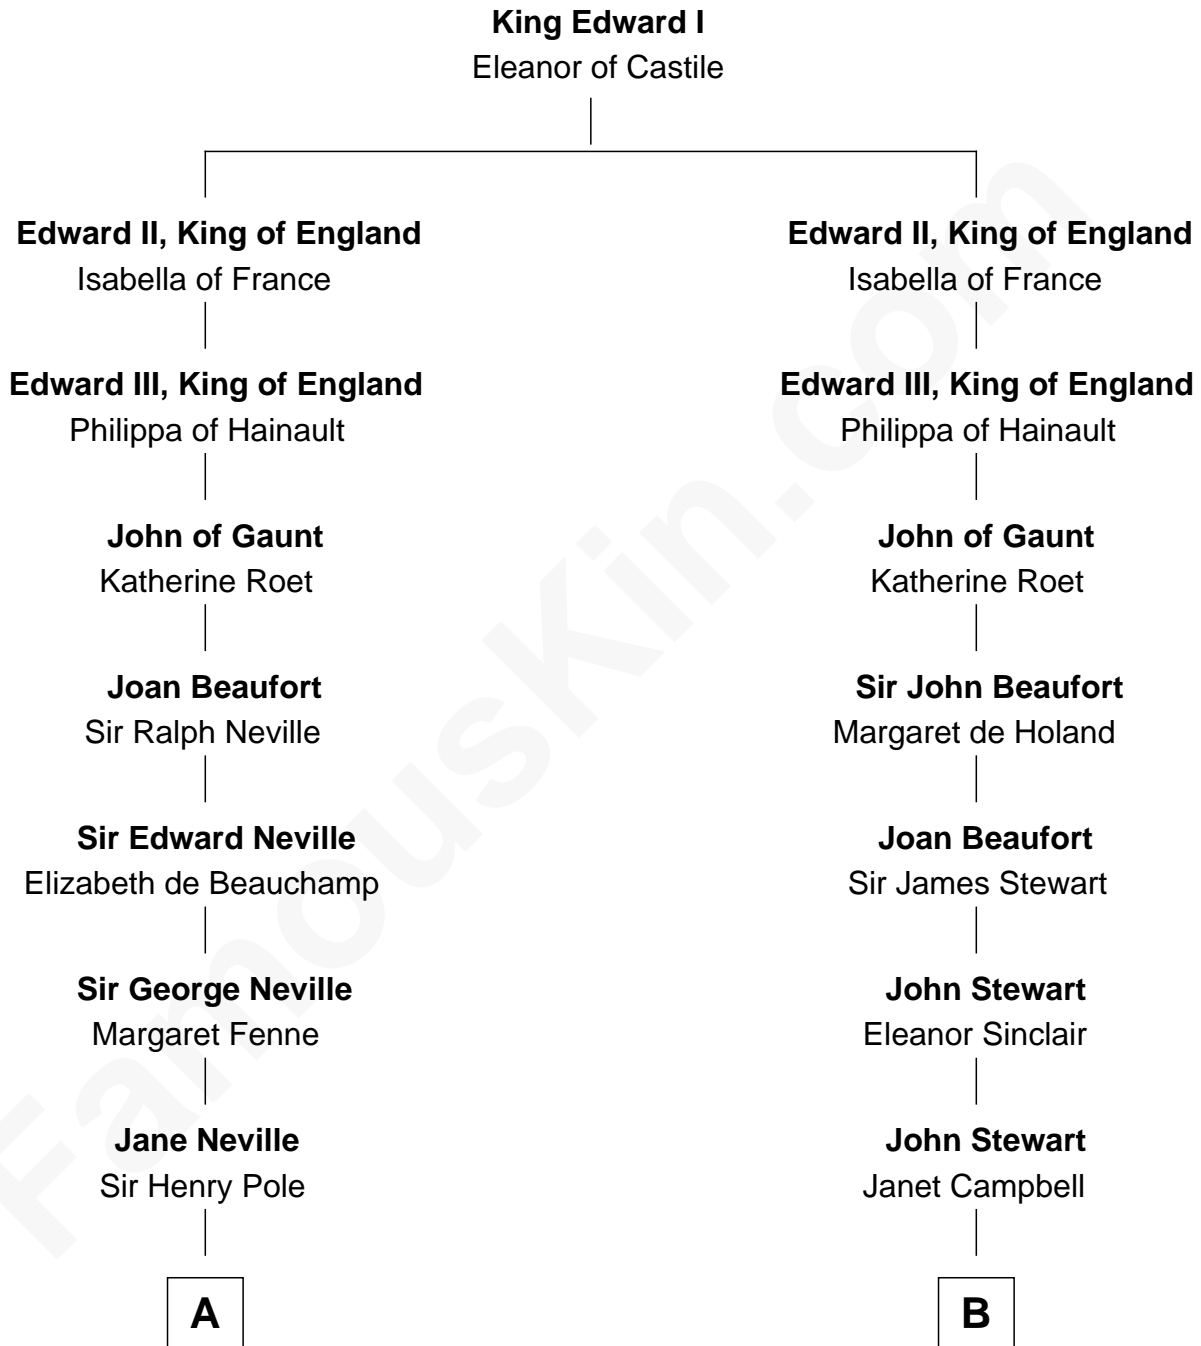

FamousKin.com Relationship Chart of

Princess Diana

Princess of Wales

18th cousin 2 times removed of

Theodore Roosevelt

26th U.S. President

FamousKin.com