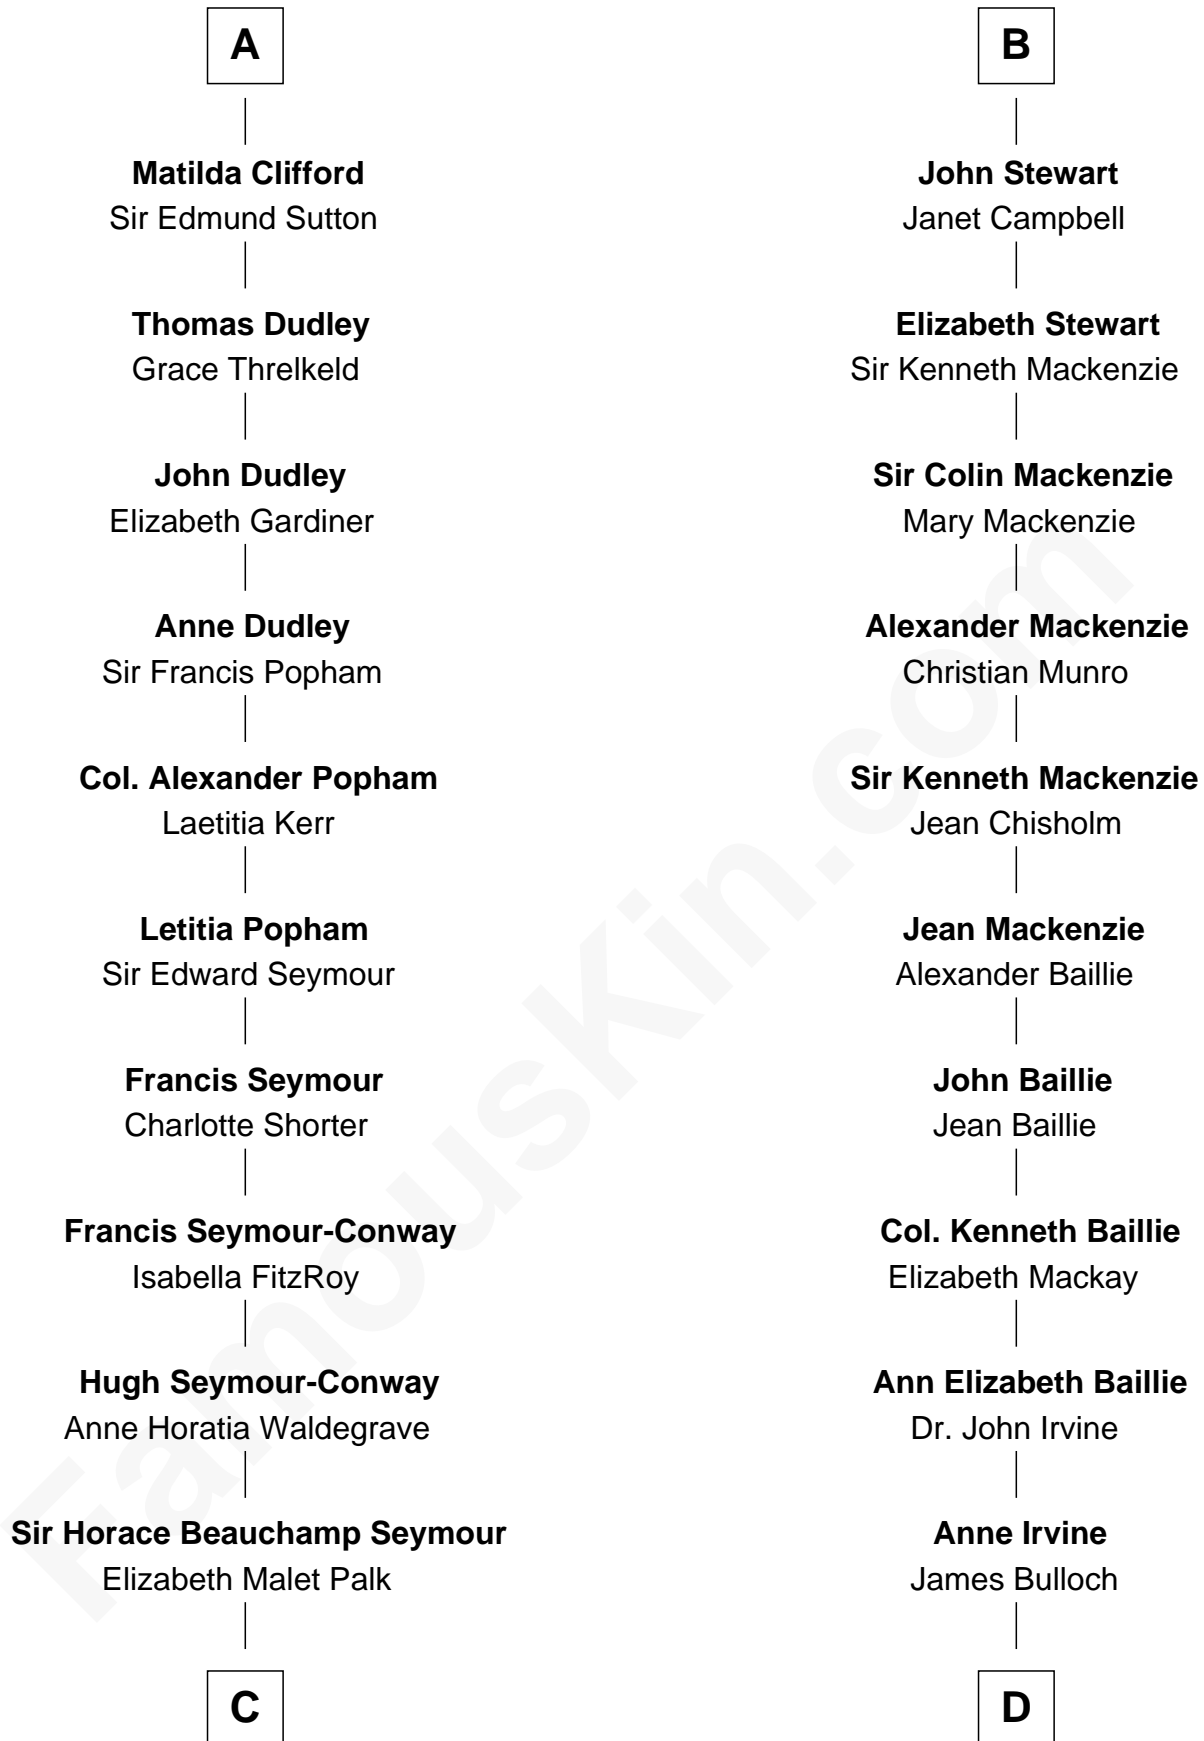

FamousKin.com

Relationship Chart of

Princess Diana

Princess of Wales

19th cousin 2 times removed of

Theodore Roosevelt
26th U.S. President

Robert I, Count of Artois
Matilda of Brabant

C

Adelaide Horatia Elizabeth Seymour

Frederick Spencer

Charles Robert Spencer

Margaret Baring

Albert Edward John Spencer

Cynthia Elinor Beatrix Hamilton

Edward John Spencer

Frances Ruth Burke Roche

Princess Diana

Princess of Wales

D

James Stephens Bulloch

Martha Stewart

Martha Bulloch

Theodore Roosevelt

Theodore Roosevelt