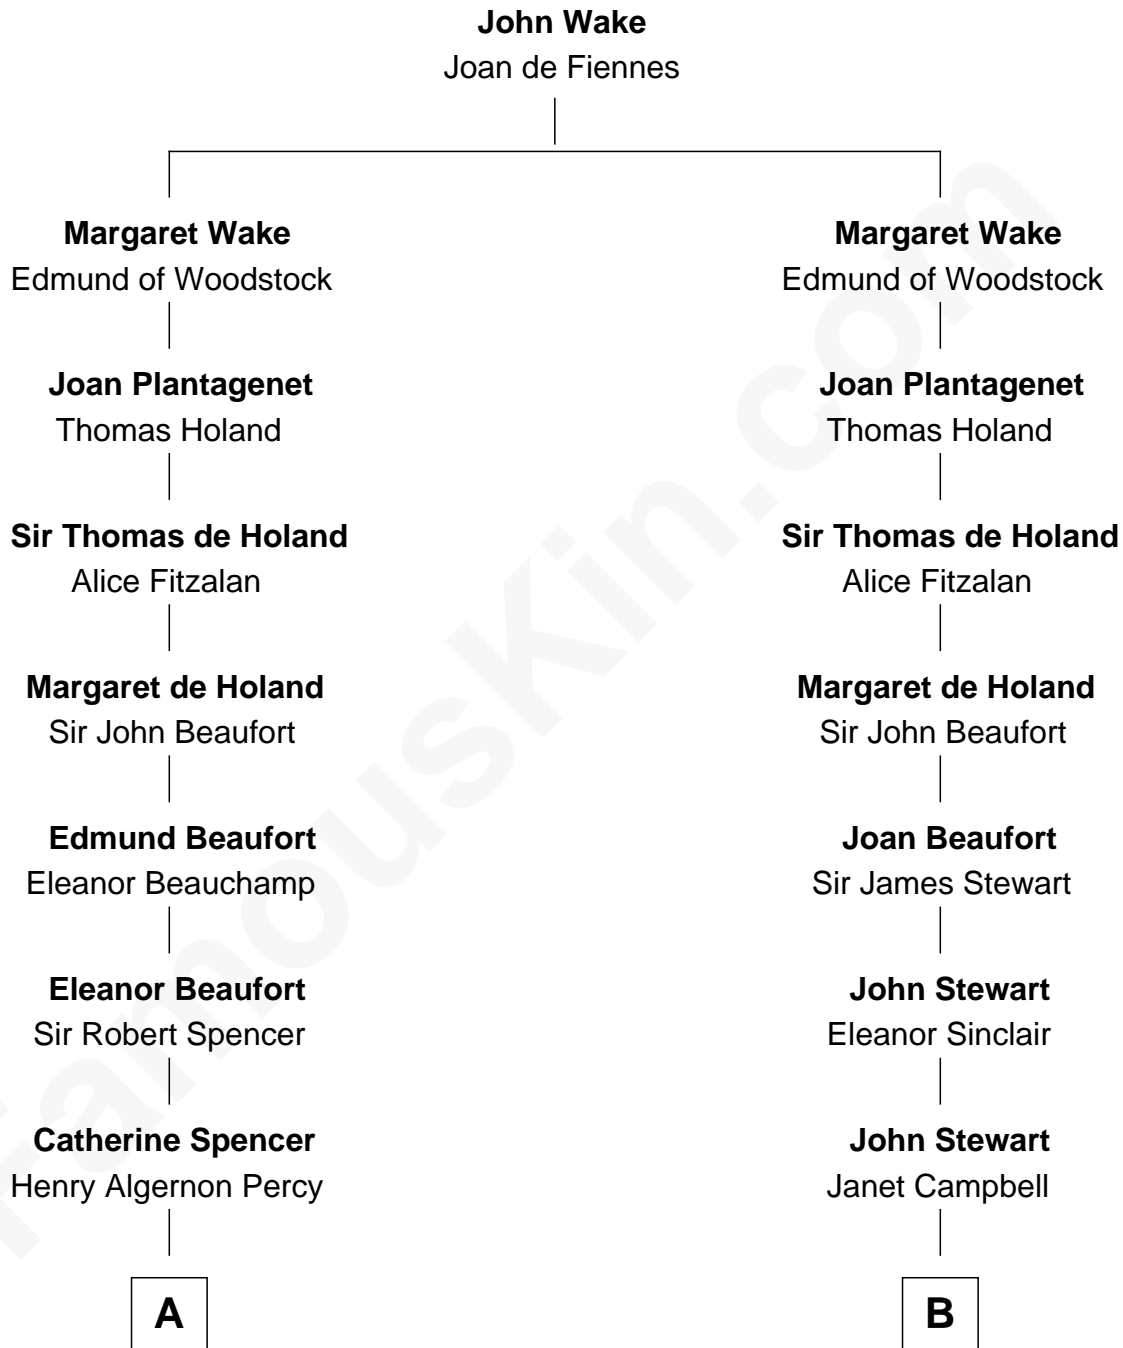

FamousKin.com

Relationship Chart of

Princess Diana

Princess of Wales

18th cousin 3 times removed of

Theodore Roosevelt
26th U.S. President

C

Frederick Spencer

Adelaide Horatia Elizabeth Seymour

Charles Robert Spencer

Margaret Baring

Albert Edward John Spencer

Cynthia Elinor Beatrix Hamilton

Edward John Spencer

Frances Ruth Burke Roche

Princess Diana

Princess of Wales

D

Martha Bulloch

Theodore Roosevelt

Theodore Roosevelt

26th U.S. President

FamousKin.com