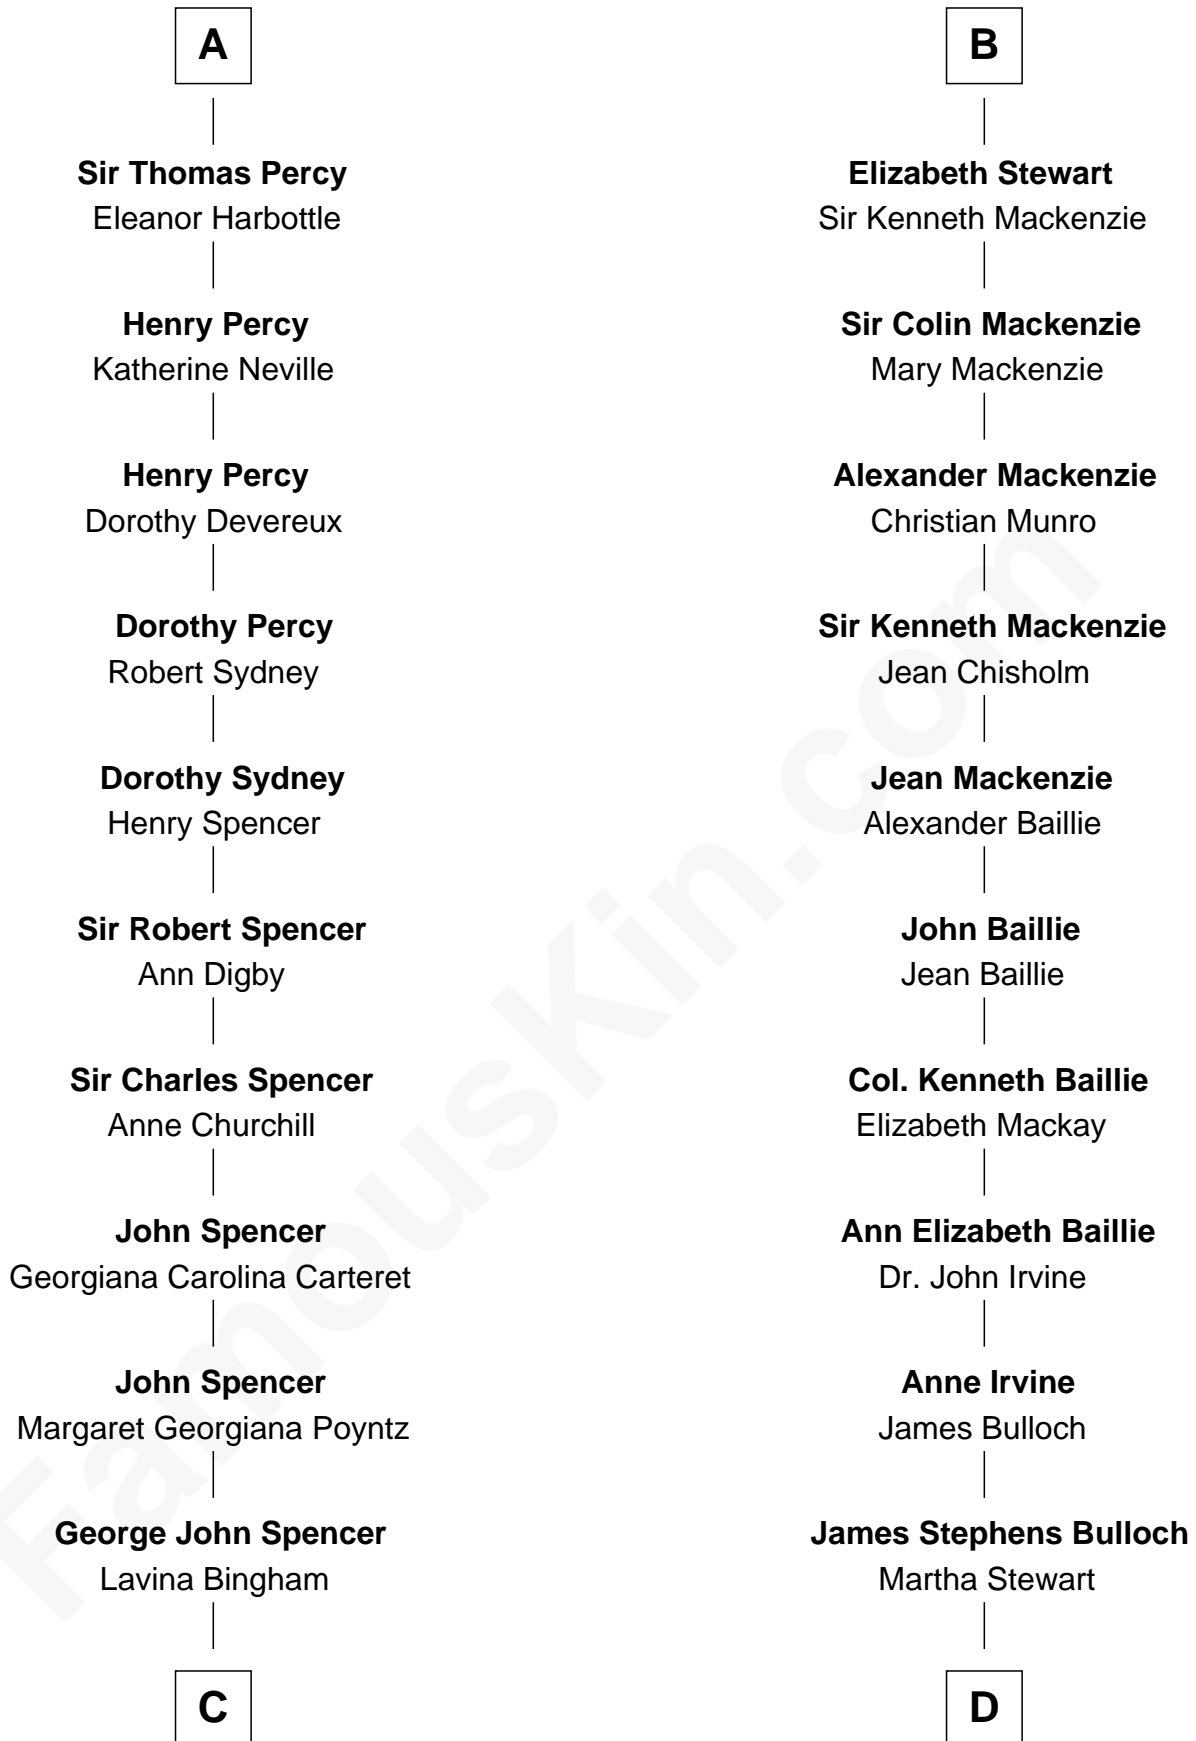

FamousKin.com

Relationship Chart of

Princess Diana

Princess of Wales

18th cousin 3 times removed of

Theodore Roosevelt
26th U.S. President

C

Frederick Spencer

Adelaide Horatia Elizabeth Seymour

Charles Robert Spencer

Margaret Baring

Albert Edward John Spencer

Cynthia Elinor Beatrix Hamilton

Edward John Spencer

Frances Ruth Burke Roche

Princess Diana

Princess of Wales

D

Martha Bulloch

Theodore Roosevelt

Theodore Roosevelt

26th U.S. President

FamousKin.com