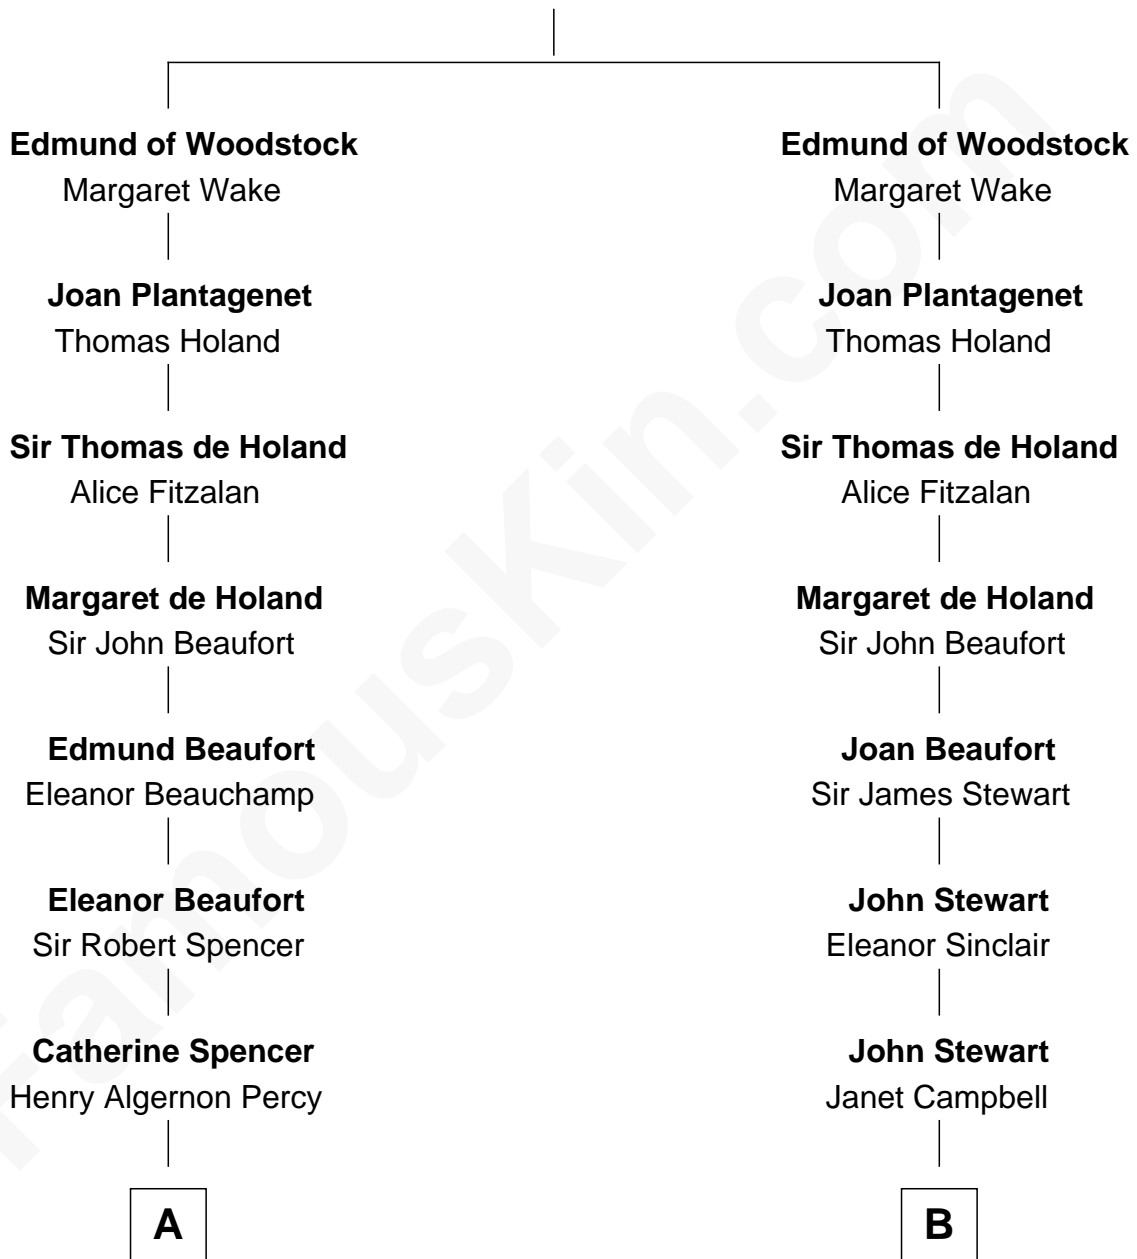

FamousKin.com
Relationship Chart of
Princess Diana
Princess of Wales

18th cousin 3 times removed of
Theodore Roosevelt
26th U.S. President

Margaret of France
 Edward I, King of England

C

Frederick Spencer

Adelaide Horatia Elizabeth Seymour

Charles Robert Spencer

Margaret Baring

Albert Edward John Spencer

Cynthia Elinor Beatrix Hamilton

Edward John Spencer

Frances Ruth Burke Roche

Princess Diana

Princess of Wales

D

Martha Bulloch

Theodore Roosevelt

Theodore Roosevelt

26th U.S. President

FamousKin.com