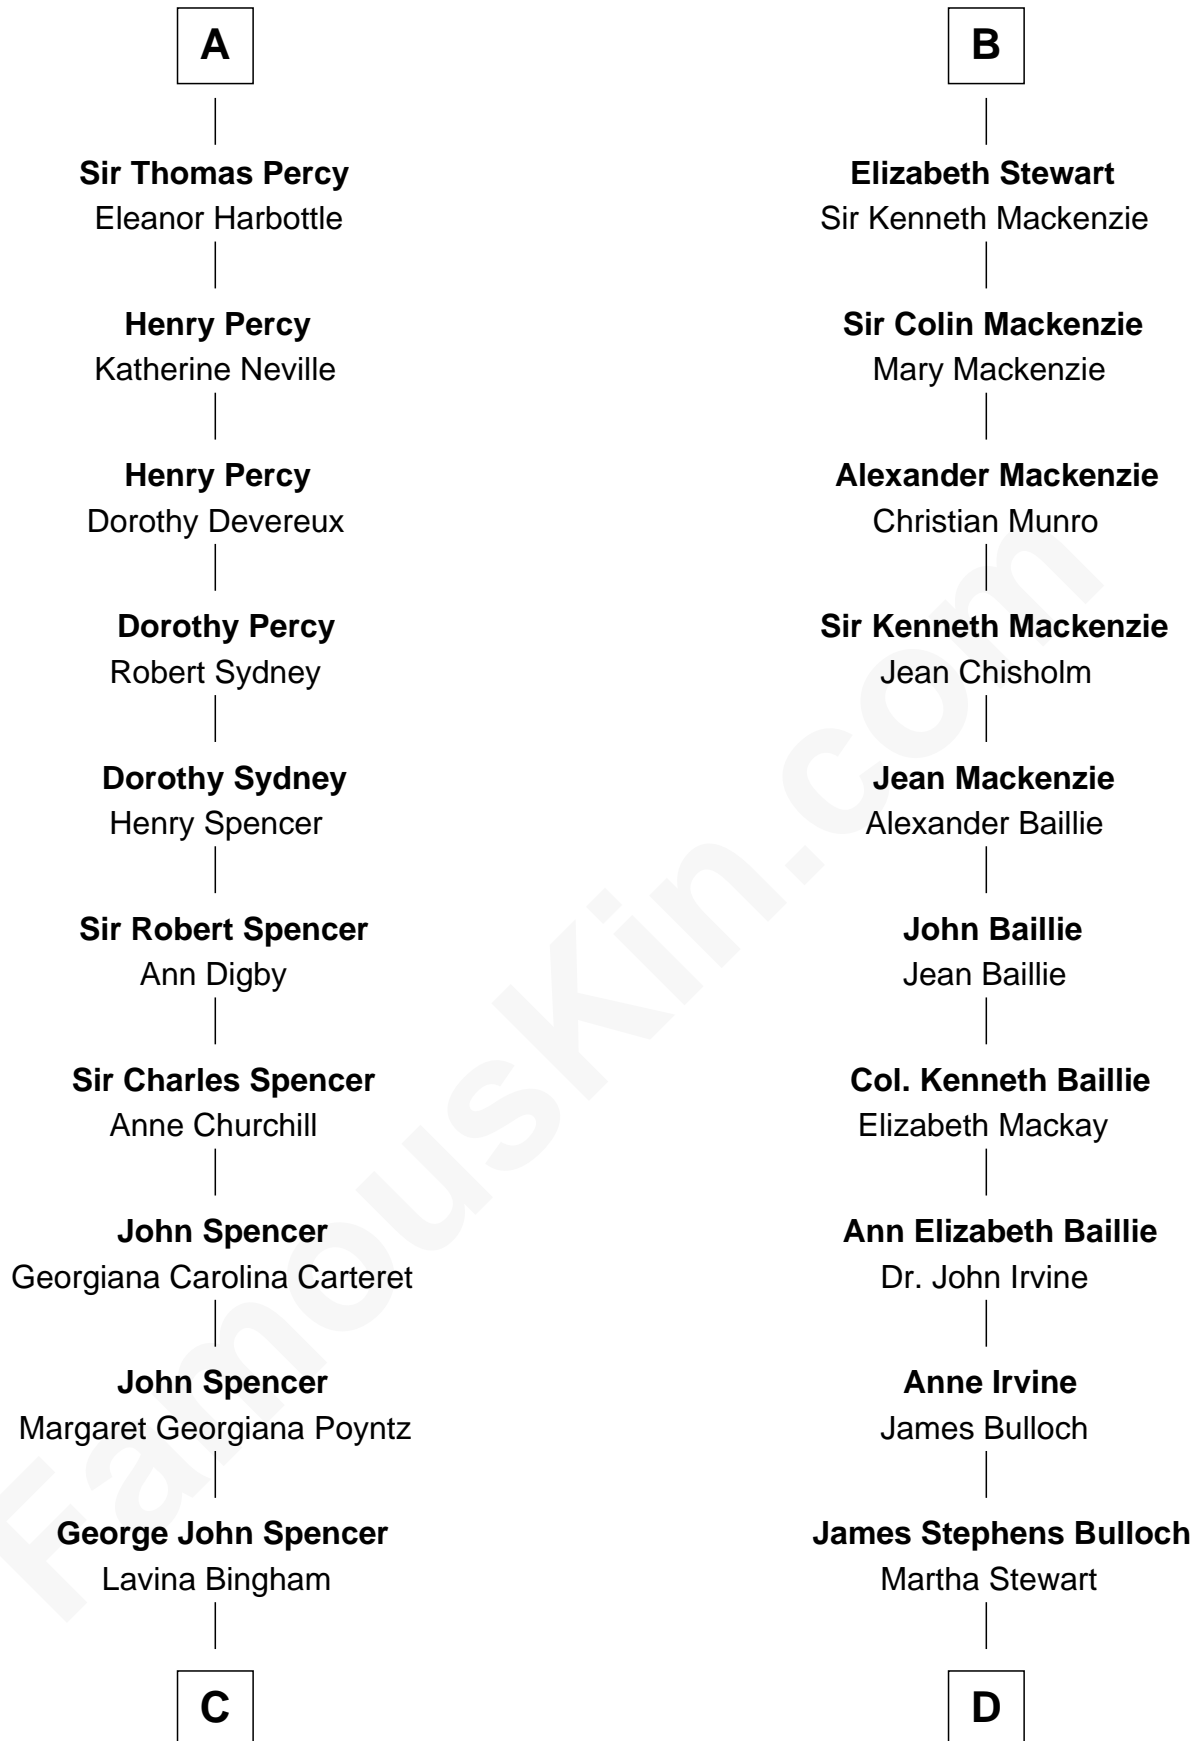

FamousKin.com
Relationship Chart of
Princess Diana
Princess of Wales

18th cousin 3 times removed of
Theodore Roosevelt
26th U.S. President

Margaret of France
 Edward I, King of England

C

Frederick Spencer

Adelaide Horatia Elizabeth Seymour

Charles Robert Spencer

Margaret Baring

Albert Edward John Spencer

Cynthia Elinor Beatrix Hamilton

Edward John Spencer

Frances Ruth Burke Roche

Princess Diana

Princess of Wales

D

Martha Bulloch

Theodore Roosevelt

Theodore Roosevelt

26th U.S. President

FamousKin.com