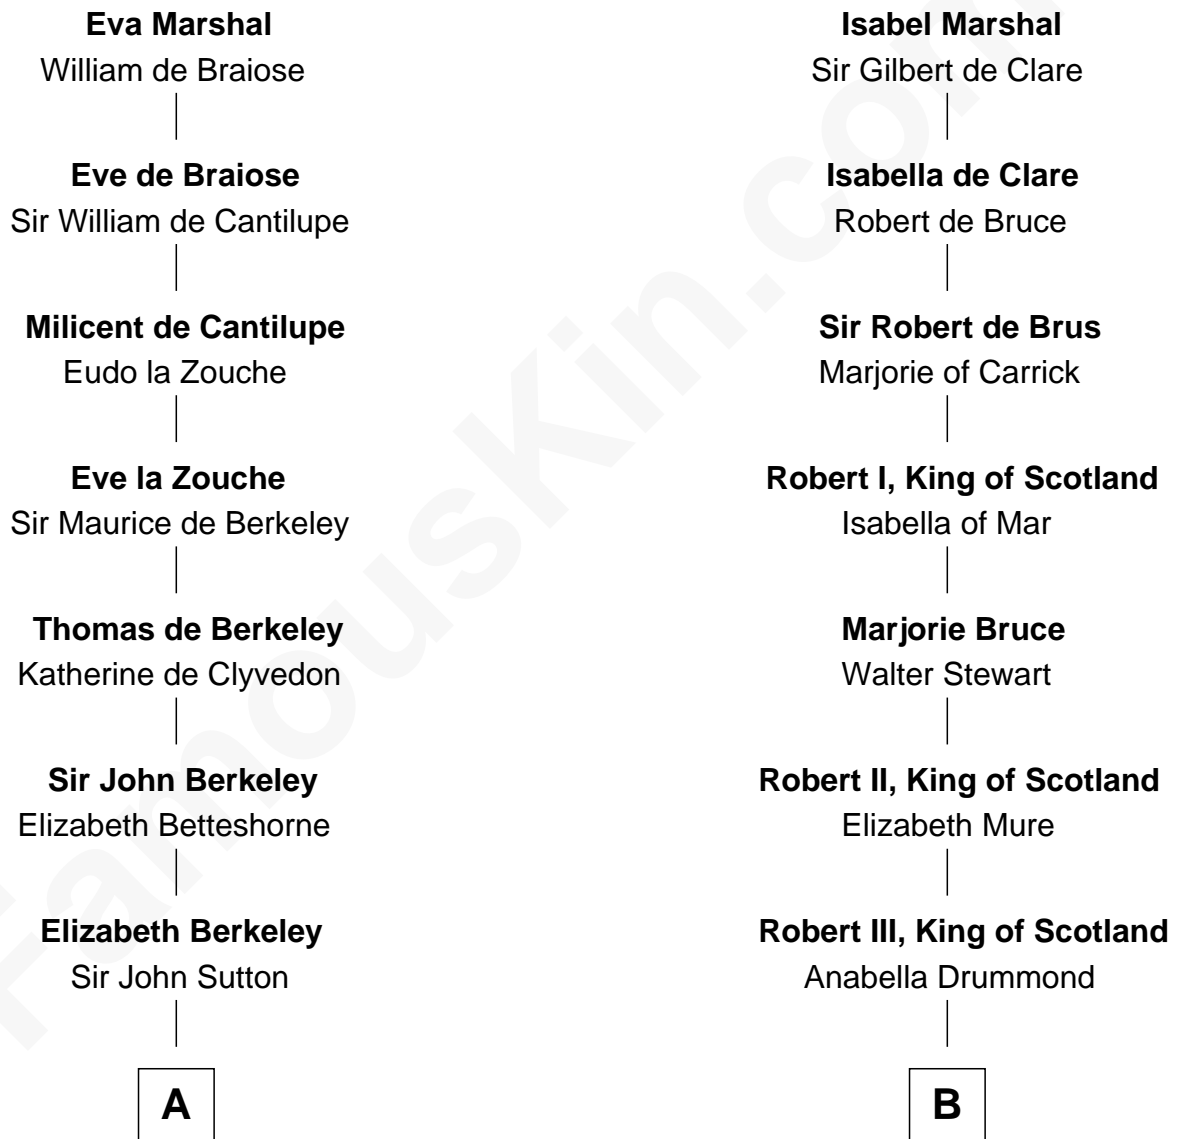

# FamousKin.com Relationship Chart of

**Princess Diana**

*Princess of Wales*

21st cousin of

**Theodore Roosevelt**

*26th U.S. President*

**Sir William Marshal**

Isabel de Clare

**C**

**Adelaide Horatia Elizabeth Seymour**

Frederick Spencer

**Charles Robert Spencer**

Margaret Baring

**Albert Edward John Spencer**

Cynthia Elinor Beatrix Hamilton

**Edward John Spencer**