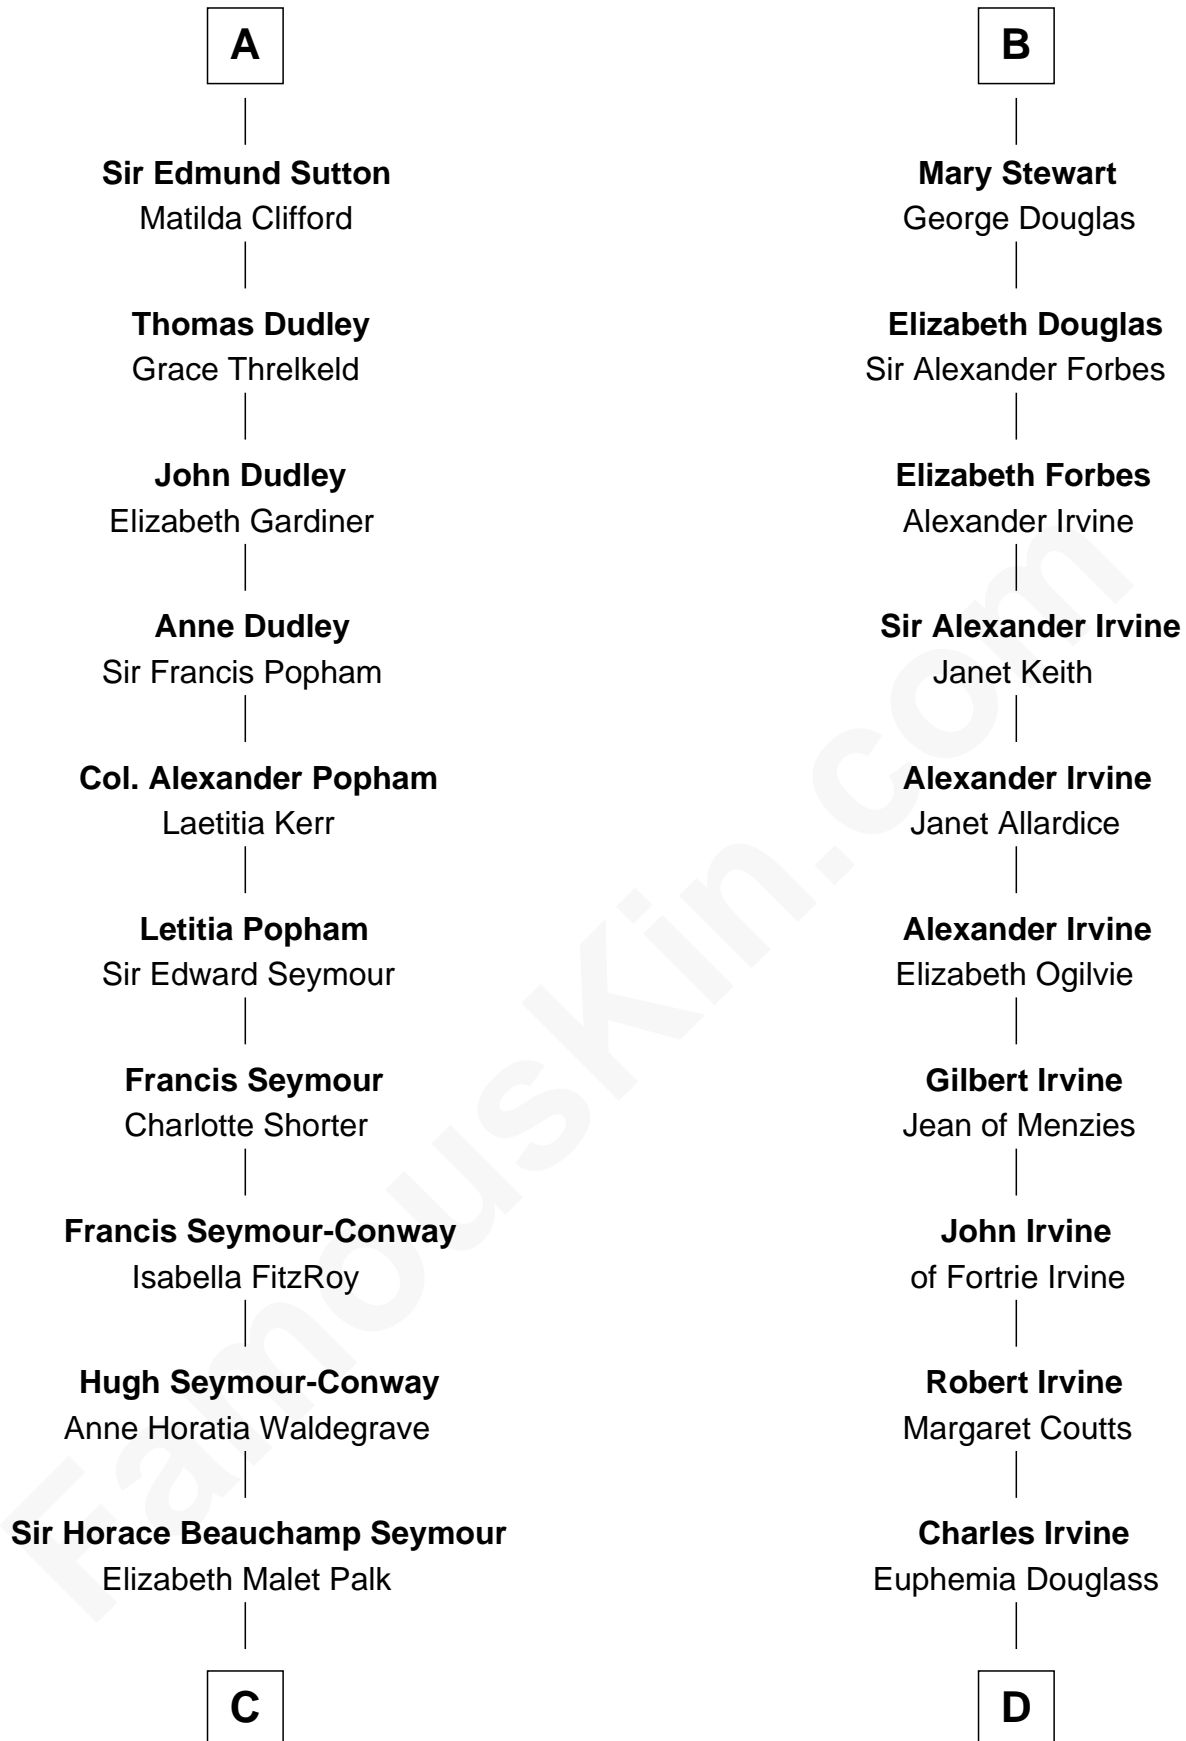

# FamousKin.com Relationship Chart of

**Princess Diana**

*Princess of Wales*

21st cousin of

**Theodore Roosevelt**

*26th U.S. President*

**Sir William Marshal**

Isabel de Clare

**C**

**Adelaide Horatia Elizabeth Seymour**

Frederick Spencer

**Charles Robert Spencer**

Margaret Baring

**Albert Edward John Spencer**

Cynthia Elinor Beatrix Hamilton

**Edward John Spencer**

Frances Ruth Burke Roche

**Princess Diana**

*Princess of Wales*

**D**

**Dr. John Irvine**

Ann Elizabeth Baillie

**Anne Irvine**

James Bulloch

**James Stephens Bulloch**

Martha Stewart

**Martha Bulloch**

Theodore Roosevelt

**Theodore Roosevelt**

*26th U.S. President*