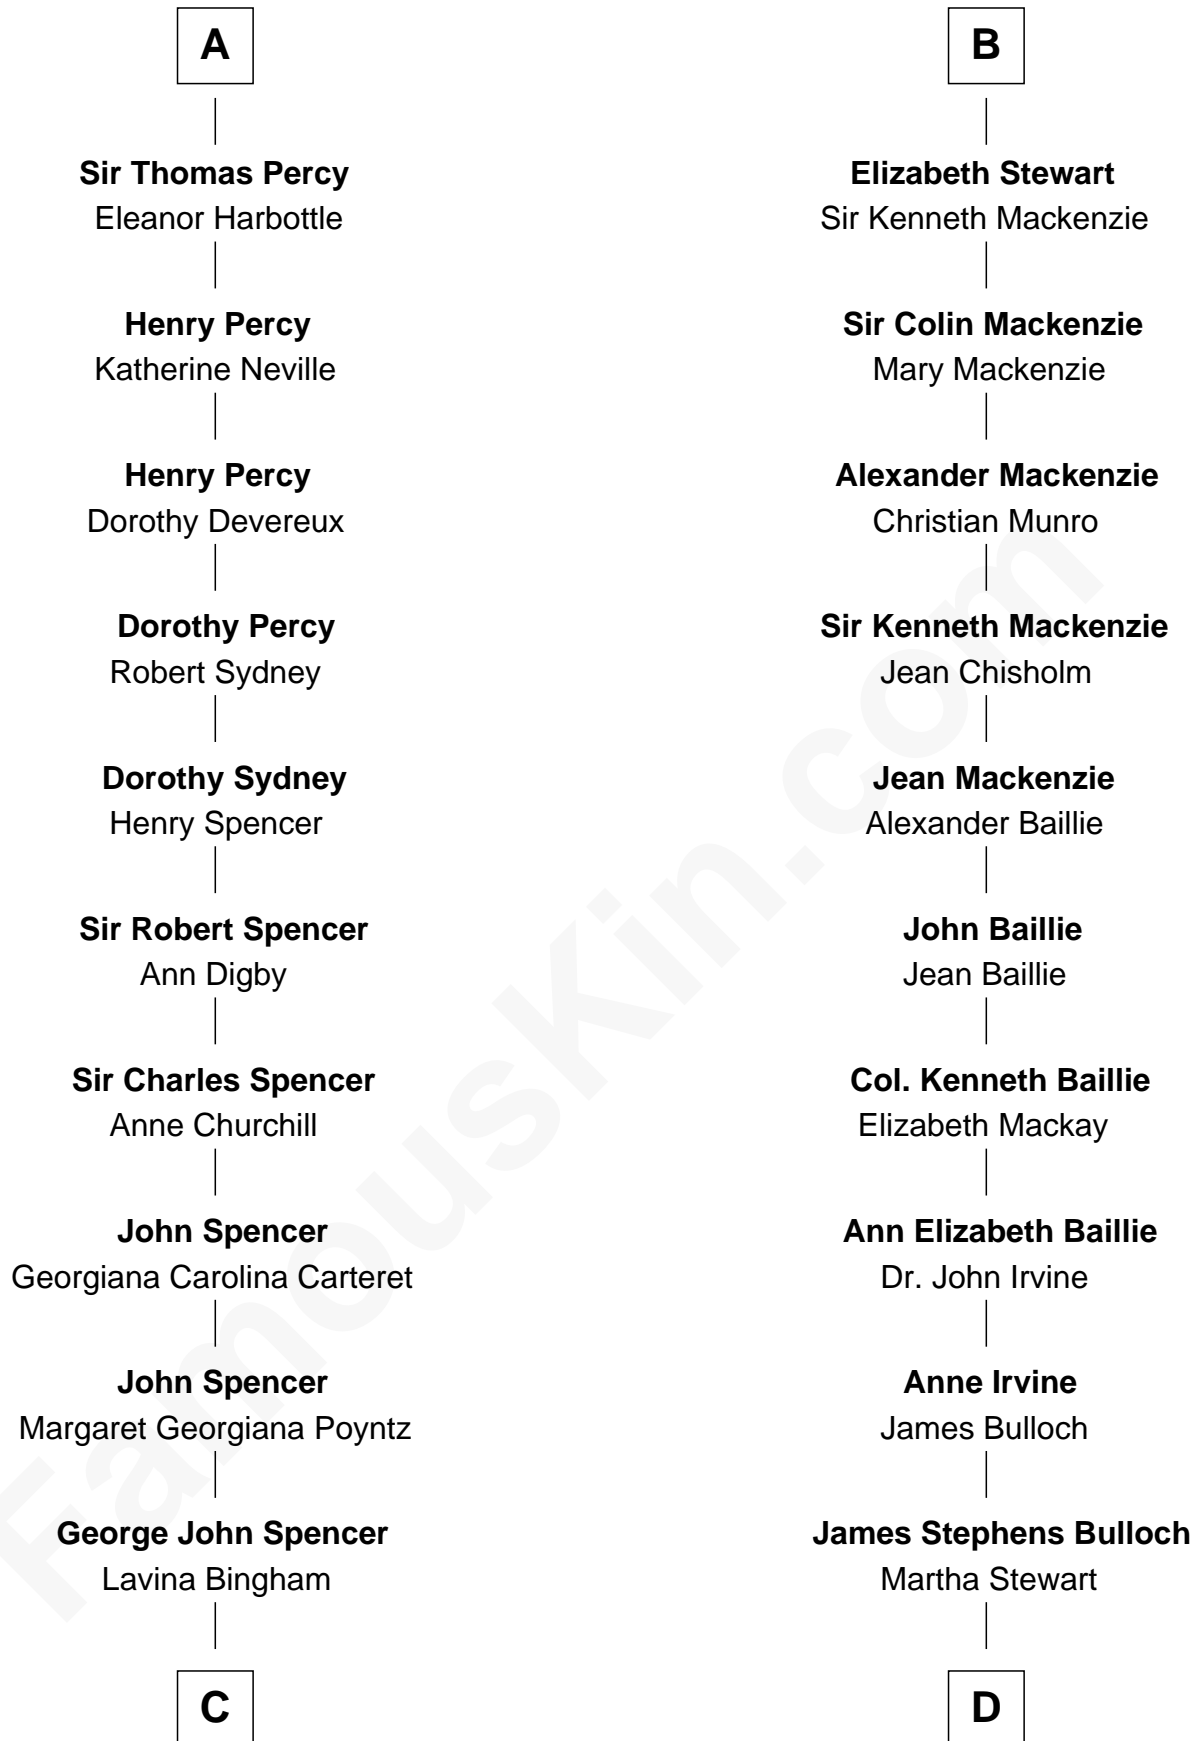

FamousKin.com Relationship Chart of

Princess Diana

Princess of Wales

18th cousin 3 times removed of

Theodore Roosevelt

26th U.S. President

Richard Fitzalan

Alice de Saluzzo

C

Frederick Spencer

Adelaide Horatia Elizabeth Seymour

Charles Robert Spencer

Margaret Baring

Albert Edward John Spencer

Cynthia Elinor Beatrix Hamilton

Edward John Spencer

Frances Ruth Burke Roche

Princess Diana

Princess of Wales

D

Martha Bulloch

Theodore Roosevelt

Theodore Roosevelt

26th U.S. President