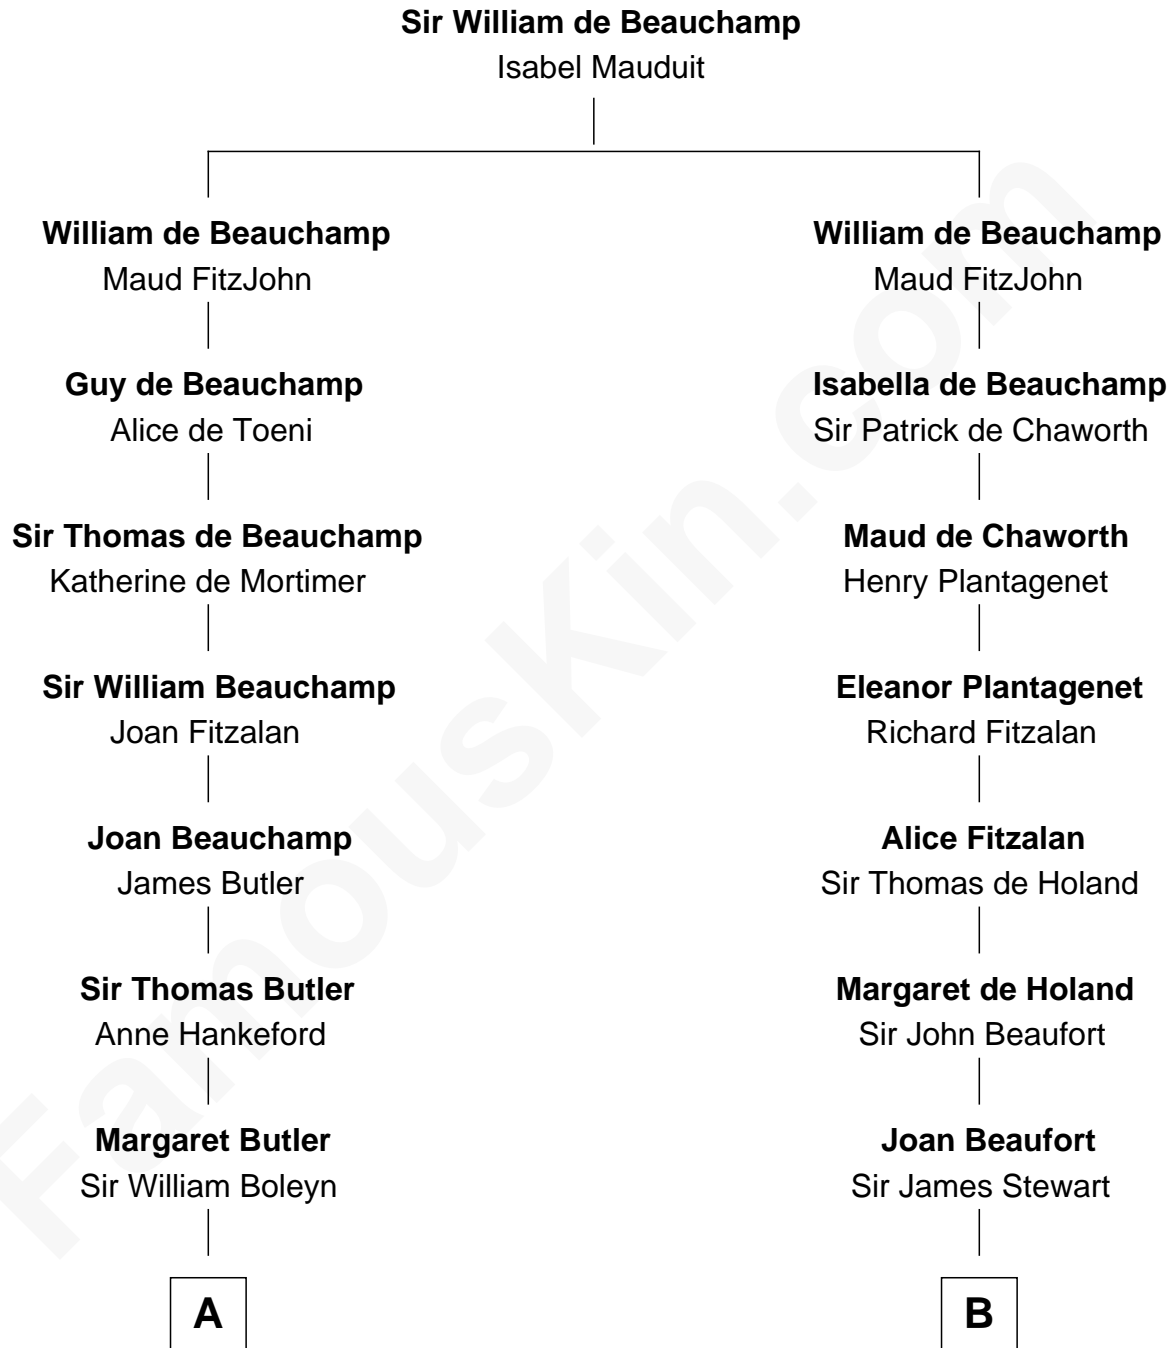

FamousKin.com
Relationship Chart of
Princess Diana
Princess of Wales

20th cousin 1 time removed of
Theodore Roosevelt
26th U.S. President

C

Frederick Spencer

Adelaide Horatia Elizabeth Seymour

Charles Robert Spencer

Margaret Baring

Albert Edward John Spencer

Cynthia Elinor Beatrix Hamilton

Edward John Spencer

Frances Ruth Burke Roche

Princess Diana

Princess of Wales

D

Anne Irvine

James Bulloch

James Stephens Bulloch

Martha Stewart

Martha Bulloch

Theodore Roosevelt

Theodore Roosevelt

26th U.S. President