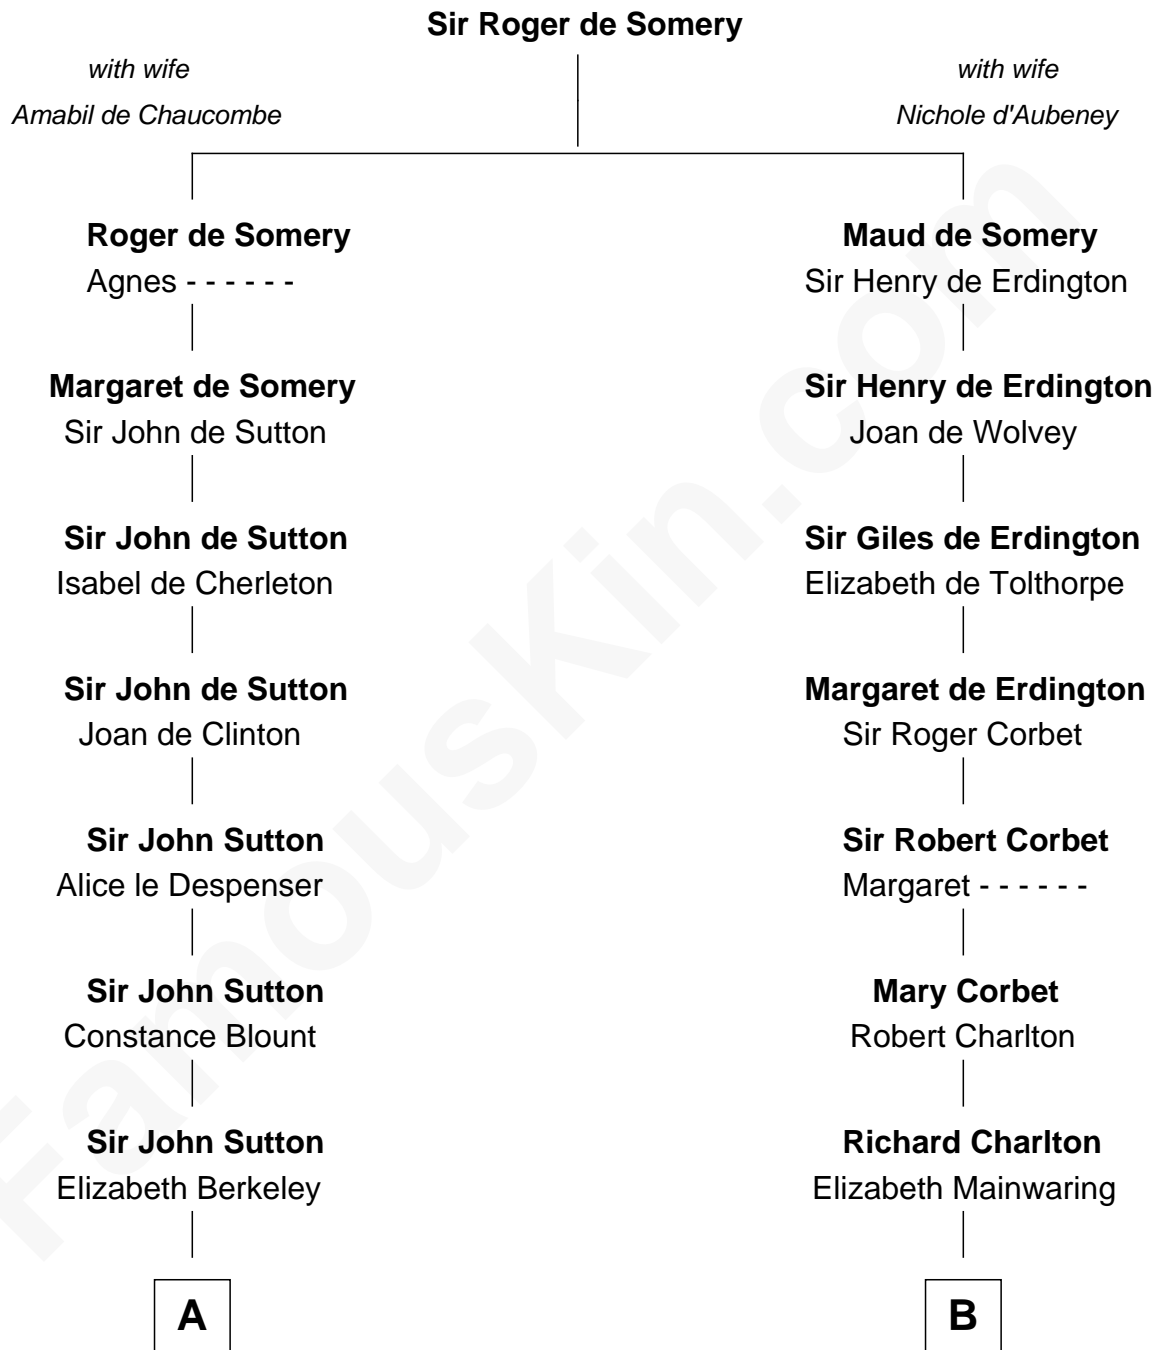

FamousKin.com
Relationship Chart of
Princess Diana
Princess of Wales

20th cousin 1 time removed of

Alice (Lee) Roosevelt
First Wife of President Theodore Roosevelt

C

Adelaide Horatia Elizabeth Seymour

Frederick Spencer

Charles Robert Spencer

Margaret Baring

Albert Edward John Spencer

Cynthia Elinor Beatrix Hamilton

Edward John Spencer

Frances Ruth Burke Roche

Princess Diana

Princess of Wales