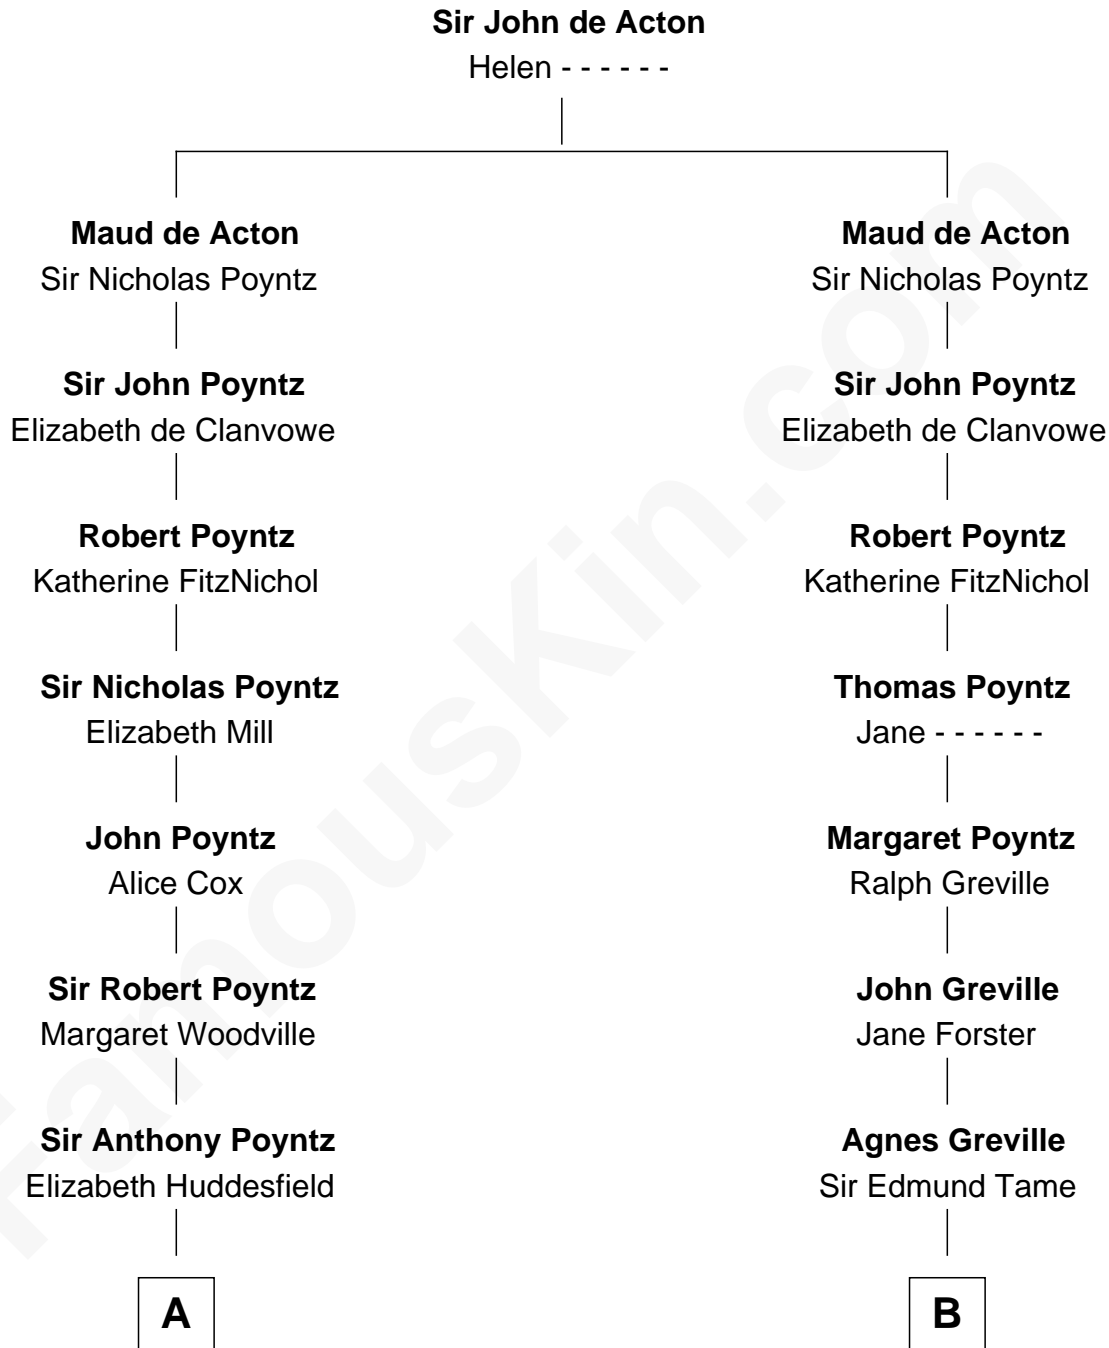

**FamousKin.com**  
**Relationship Chart of**  
**Princess Diana**  
*Princess of Wales*

19th cousin 2 times removed of

**Alice (Lee) Roosevelt**  
*First Wife of President Theodore Roosevelt*

**C**

**Cecilia Catherine Gordon-Lennox**

Charles George Bingham

**Rosalind Cecilia Caroline Bingham**

James Albert Edward Hamilton

**Cynthia Elinor Beatrix Hamilton**

Albert Edward John Spencer

**Edward John Spencer**

Frances Ruth Burke Roche

**Princess Diana**

*Princess of Wales*

**D**

**Alice Russell Hathaway**

Elisha Haskell

**Caroline Watts Haskell**

George Cabot Lee

**Alice (Lee) Roosevelt**

*Wife of President Theodore Roosevelt*