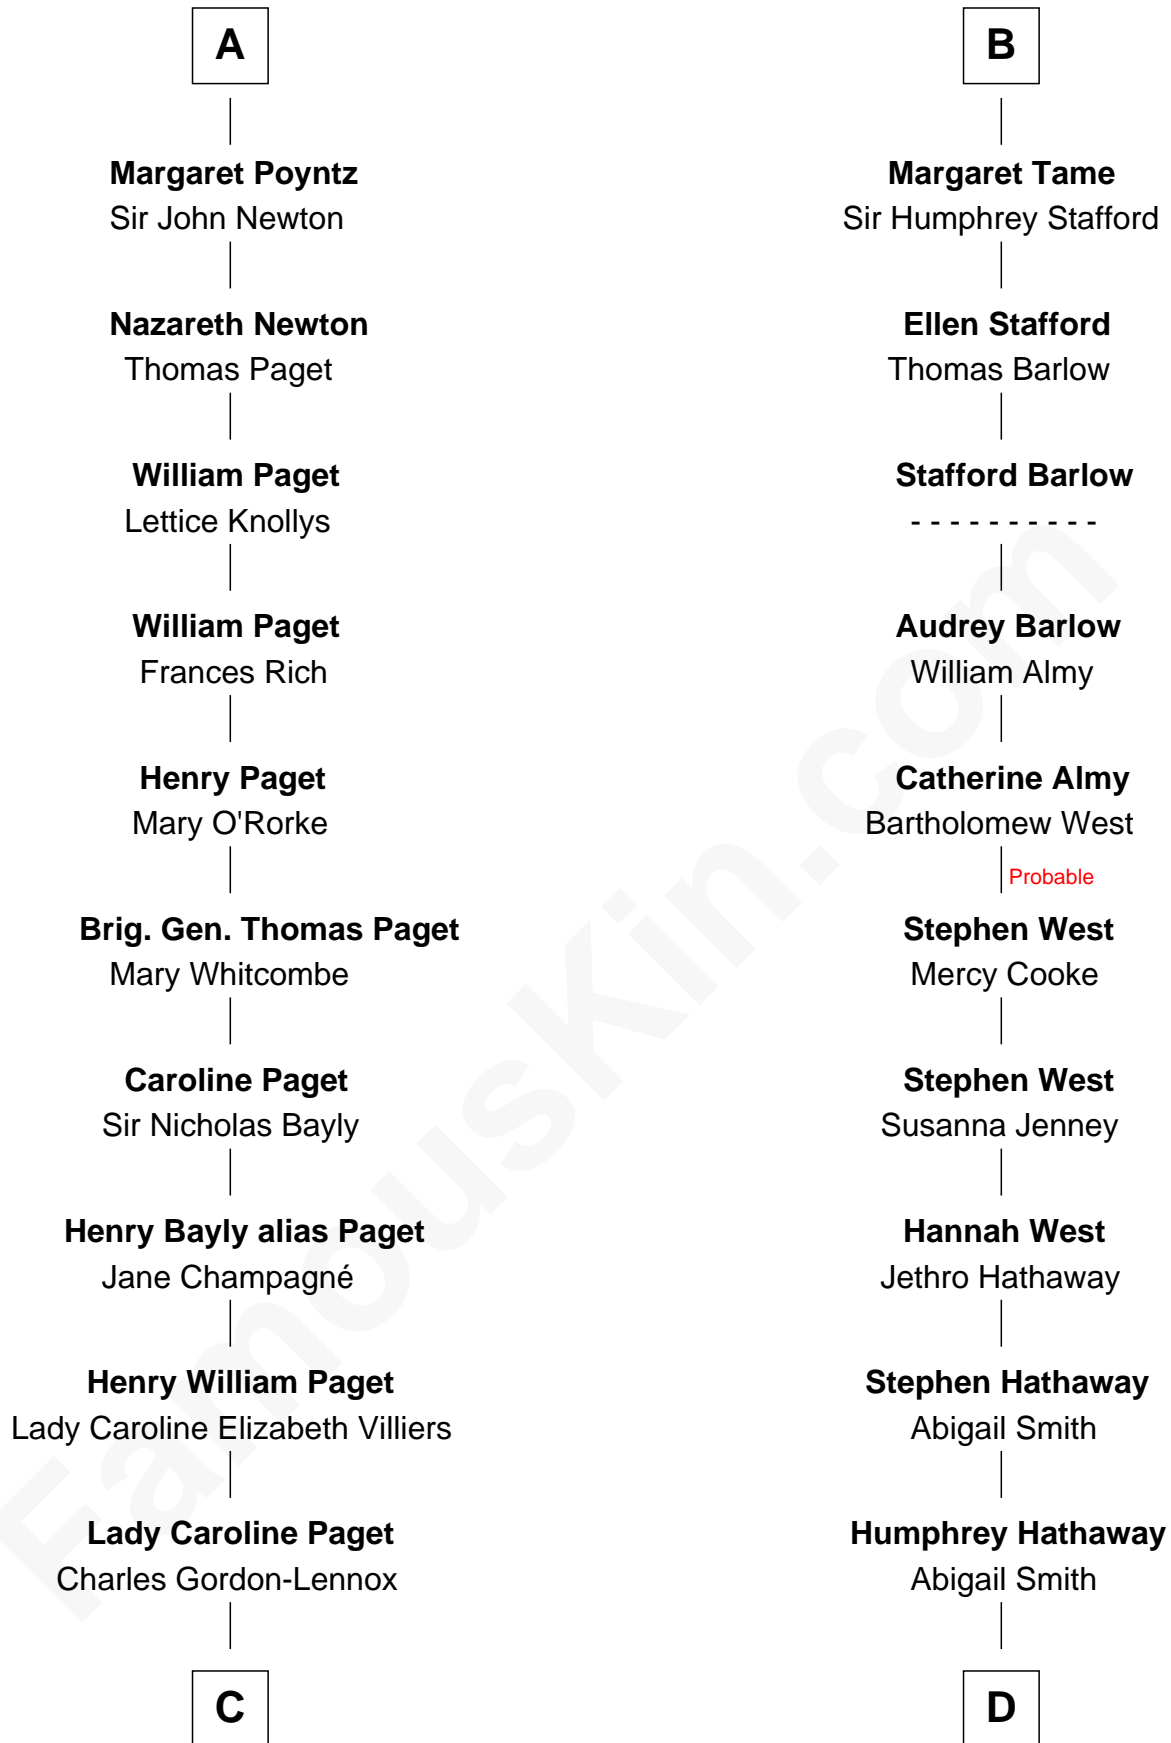

**FamousKin.com**  
**Relationship Chart of**  
**Princess Diana**  
*Princess of Wales*

19th cousin 2 times removed of

**Alice (Lee) Roosevelt**  
*First Wife of President Theodore Roosevelt*

**C**

**Cecilia Catherine Gordon-Lennox**

Charles George Bingham

**Rosalind Cecilia Caroline Bingham**

James Albert Edward Hamilton

**Cynthia Elinor Beatrix Hamilton**

Albert Edward John Spencer

**Edward John Spencer**

Frances Ruth Burke Roche

**Princess Diana**

*Princess of Wales*

**D**

**Alice Russell Hathaway**

Elisha Haskell

**Caroline Watts Haskell**

George Cabot Lee

**Alice (Lee) Roosevelt**

*Wife of President Theodore Roosevelt*