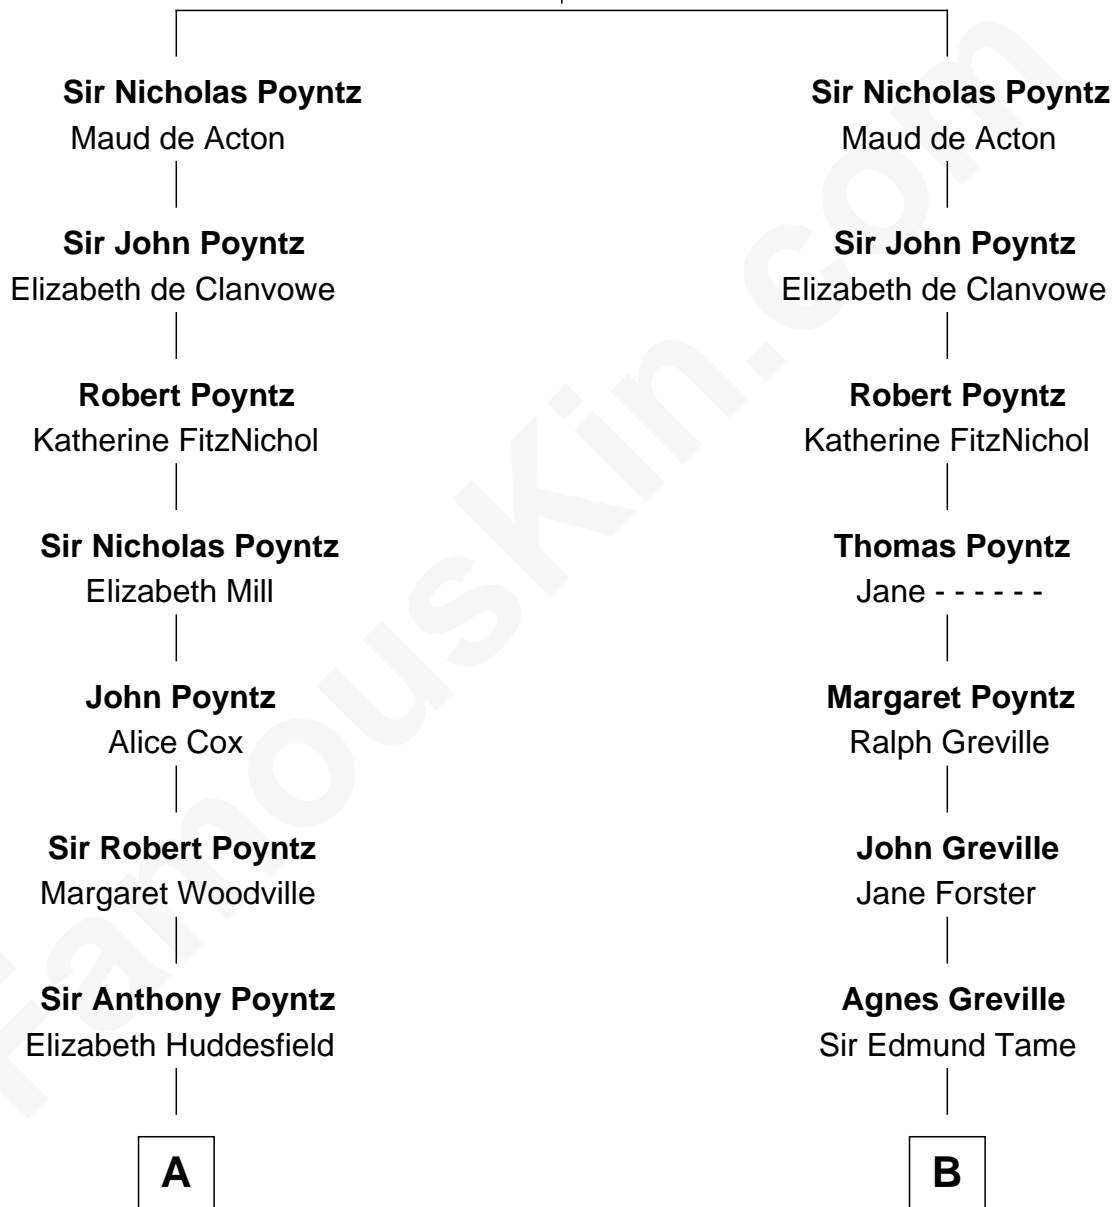

**FamousKin.com**  
**Relationship Chart of**  
**Princess Diana**  
*Princess of Wales*

19th cousin 2 times removed of

**Alice (Lee) Roosevelt**  
*First Wife of President Theodore Roosevelt*

**Sir Hugh Poyntz**

-----

**C**

**Cecilia Catherine Gordon-Lennox**

Charles George Bingham

**Rosalind Cecilia Caroline Bingham**

James Albert Edward Hamilton

**Cynthia Elinor Beatrix Hamilton**

Albert Edward John Spencer

**Edward John Spencer**

Frances Ruth Burke Roche

**Princess Diana**

*Princess of Wales*

**D**

**Alice Russell Hathaway**

Elisha Haskell

**Caroline Watts Haskell**