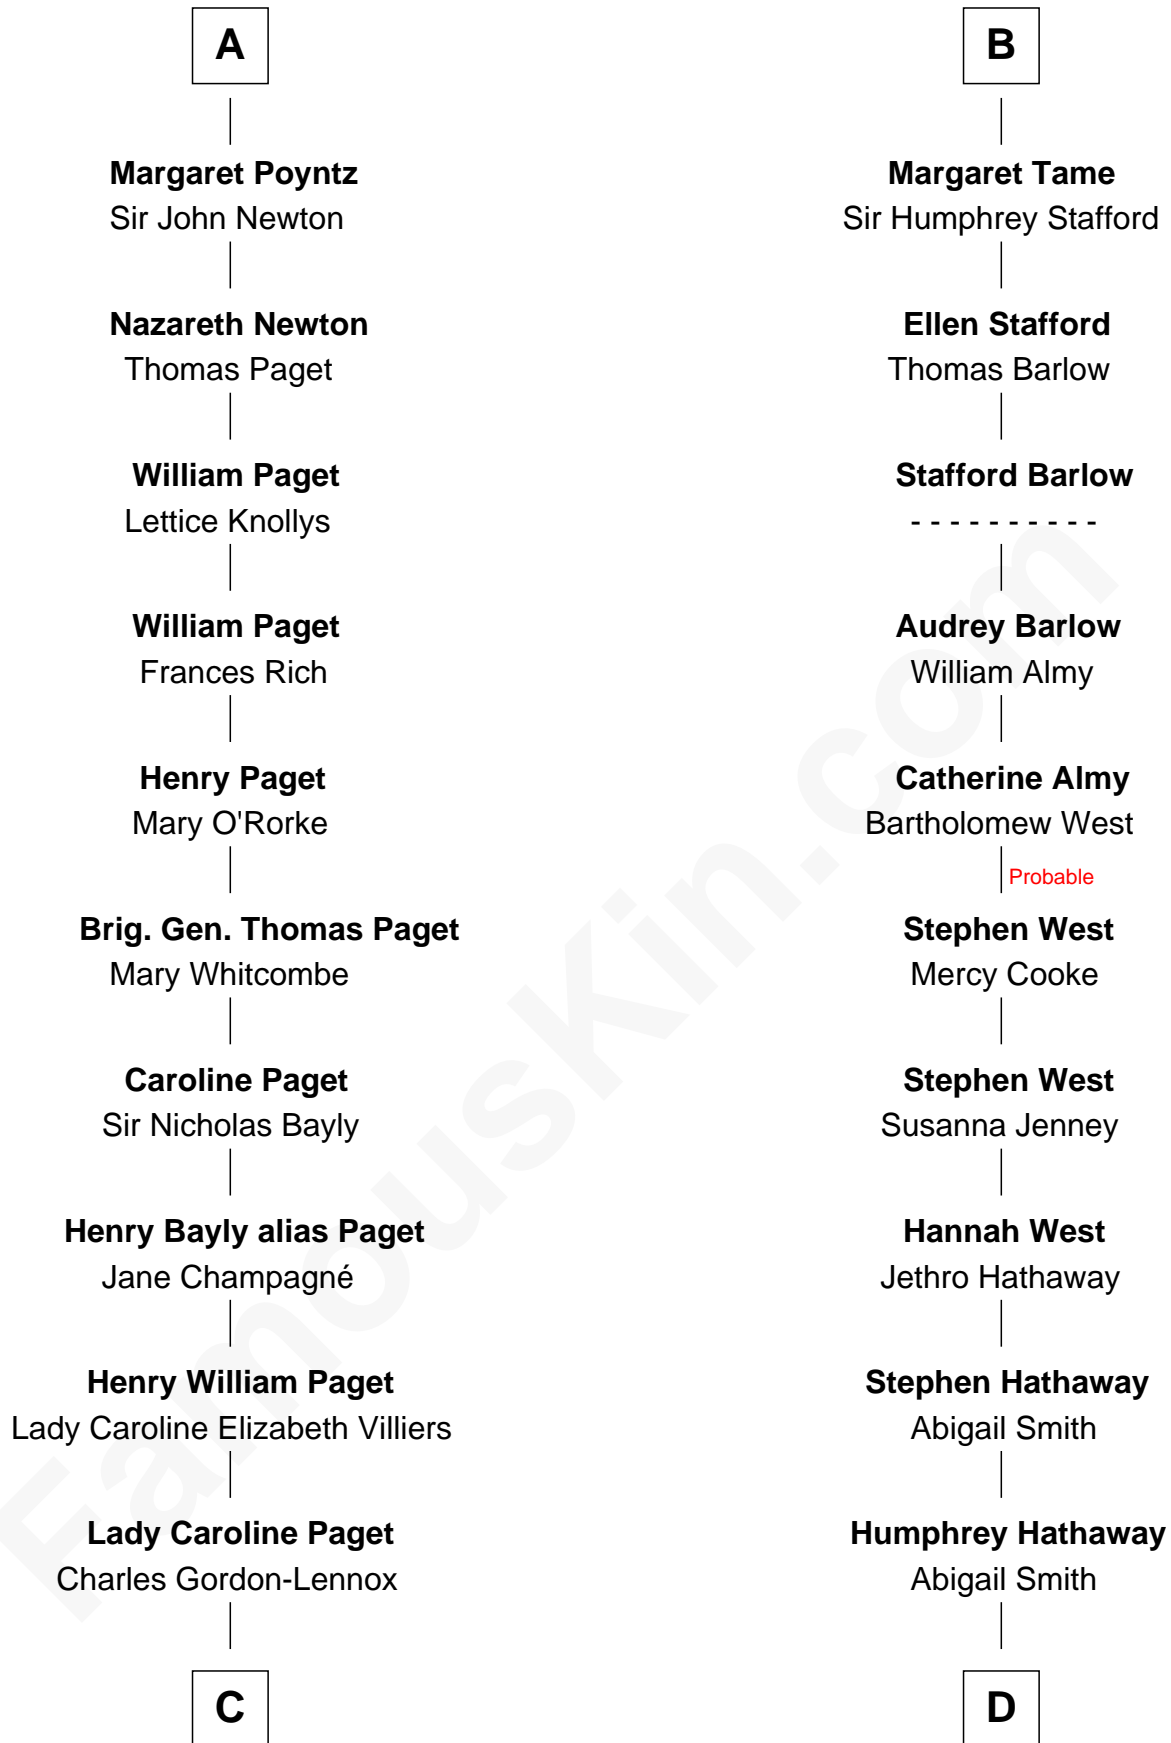

**FamousKin.com**  
**Relationship Chart of**  
**Princess Diana**  
*Princess of Wales*

19th cousin 2 times removed of

**Alice (Lee) Roosevelt**  
*First Wife of President Theodore Roosevelt*

**Sir Hugh Poyntz**

-----

**C**

**Cecilia Catherine Gordon-Lennox**

Charles George Bingham

**Rosalind Cecilia Caroline Bingham**

James Albert Edward Hamilton

**Cynthia Elinor Beatrix Hamilton**

Albert Edward John Spencer

**Edward John Spencer**

Frances Ruth Burke Roche

**Princess Diana**

*Princess of Wales*

**D**

**Alice Russell Hathaway**

Elisha Haskell

**Caroline Watts Haskell**