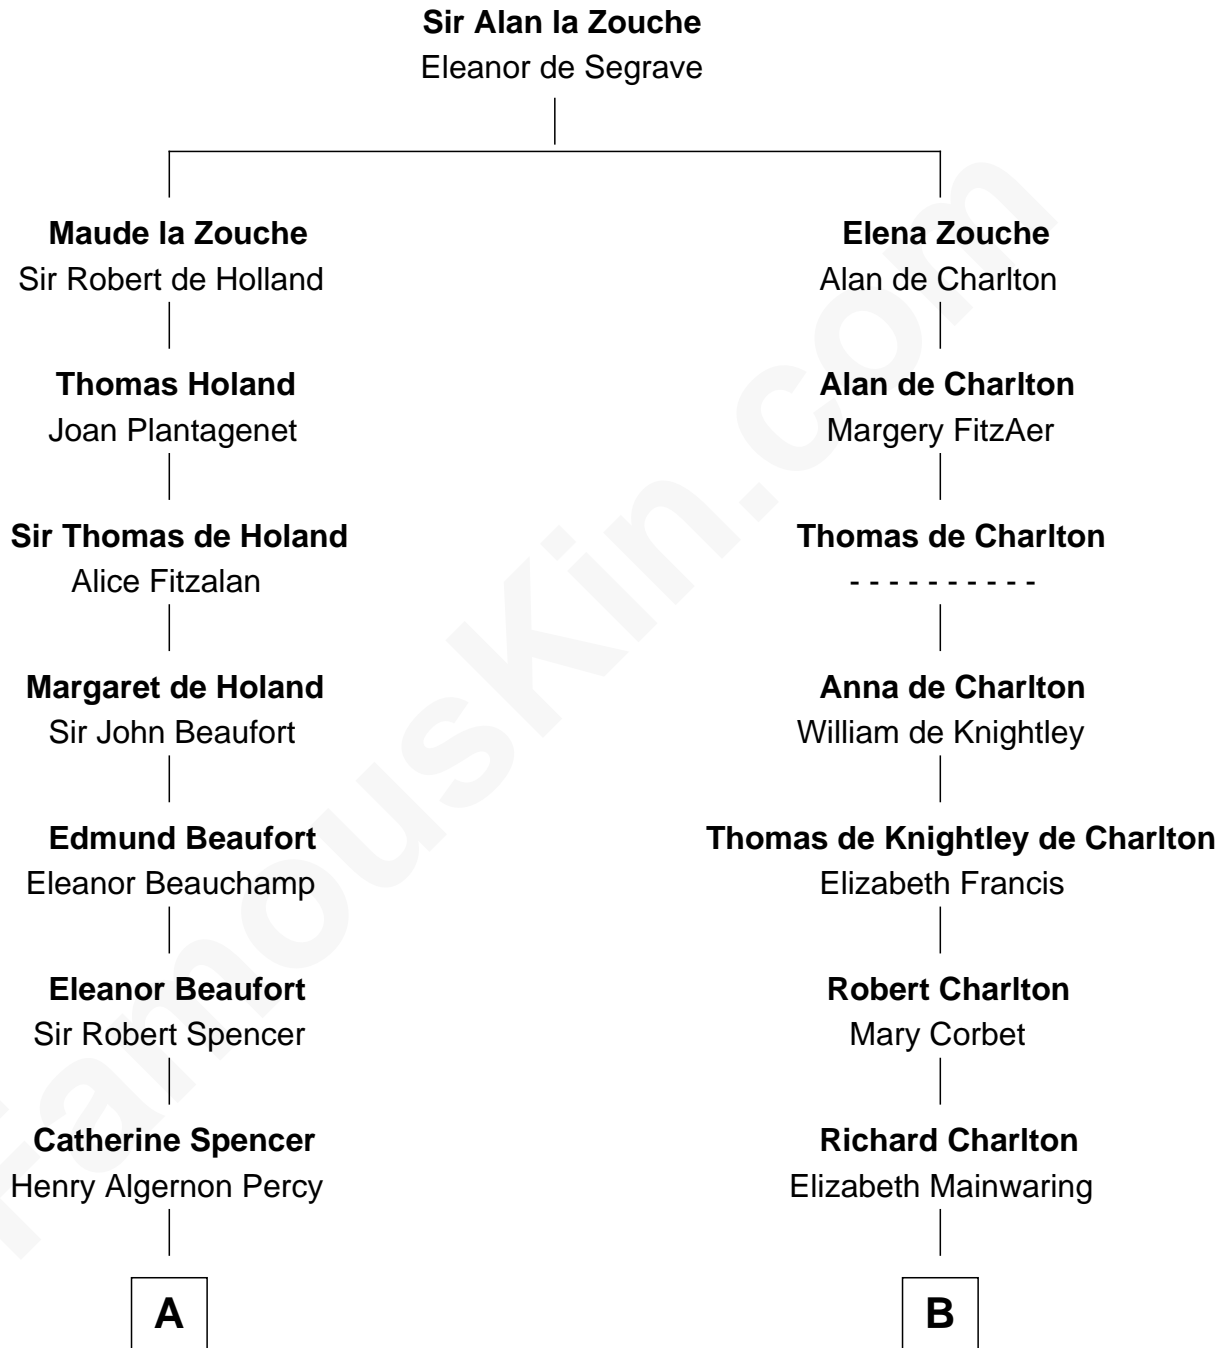

# FamousKin.com Relationship Chart of

**Princess Diana**

*Princess of Wales*

20th cousin 1 time removed of

**Alice (Lee) Roosevelt**

*First Wife of President Theodore Roosevelt*

**C**

**Frederick Spencer**

Adelaide Horatia Elizabeth Seymour

**Charles Robert Spencer**

Margaret Baring

**Albert Edward John Spencer**

Cynthia Elinor Beatrix Hamilton

**Edward John Spencer**

Frances Ruth Burke Roche

**Princess Diana**

*Princess of Wales*

**D**

**Nathaniel Cabot Lee**

Mary Ann Cabot

**John Clarke Lee**

Harriet Paine Rose

**George Cabot Lee**

Caroline Watts Haskell

**Alice (Lee) Roosevelt**

*Wife of President Theodore Roosevelt*