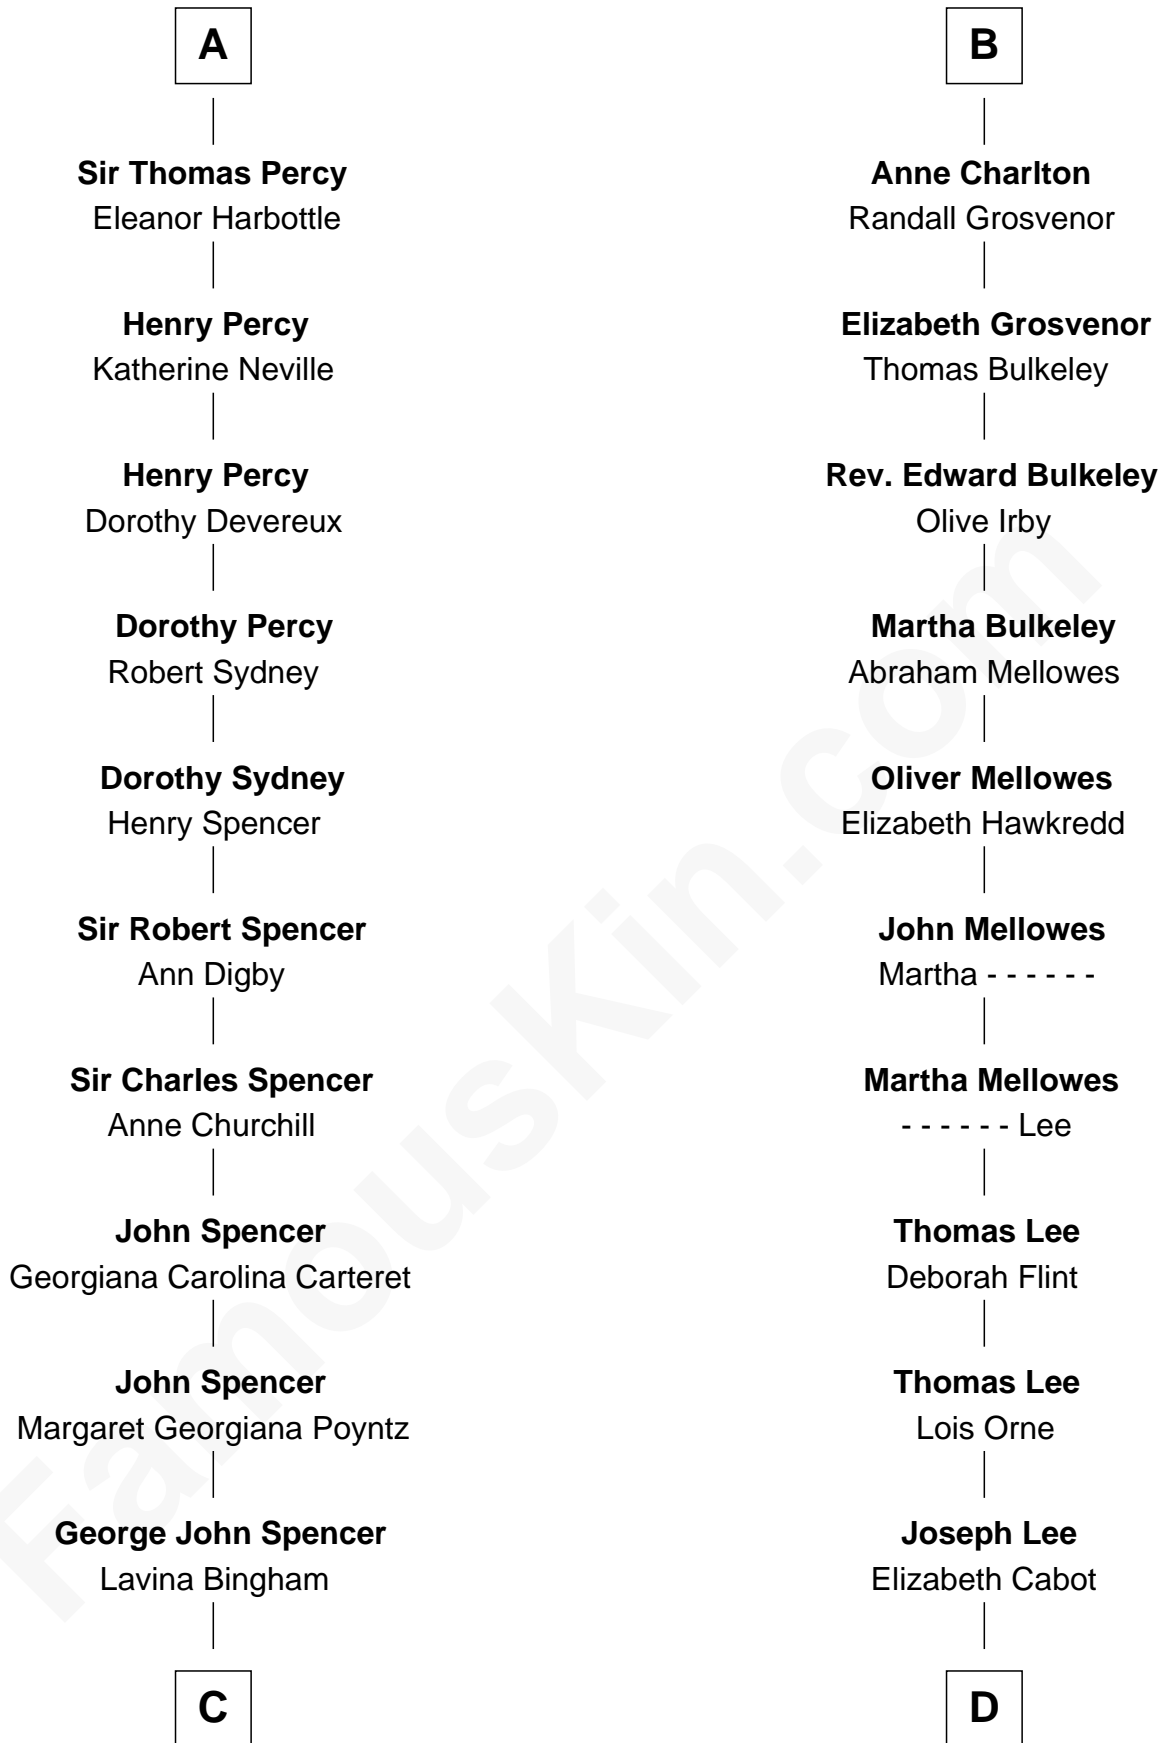

# FamousKin.com Relationship Chart of

**Princess Diana**

*Princess of Wales*

20th cousin 1 time removed of

**Alice (Lee) Roosevelt**

*First Wife of President Theodore Roosevelt*

**C**

**Frederick Spencer**

Adelaide Horatia Elizabeth Seymour

**Charles Robert Spencer**

Margaret Baring

**Albert Edward John Spencer**

Cynthia Elinor Beatrix Hamilton

**Edward John Spencer**

Frances Ruth Burke Roche

**Princess Diana**

*Princess of Wales*

**D**

**Nathaniel Cabot Lee**

Mary Ann Cabot

**John Clarke Lee**

Harriet Paine Rose

**George Cabot Lee**

Caroline Watts Haskell

**Alice (Lee) Roosevelt**

*Wife of President Theodore Roosevelt*