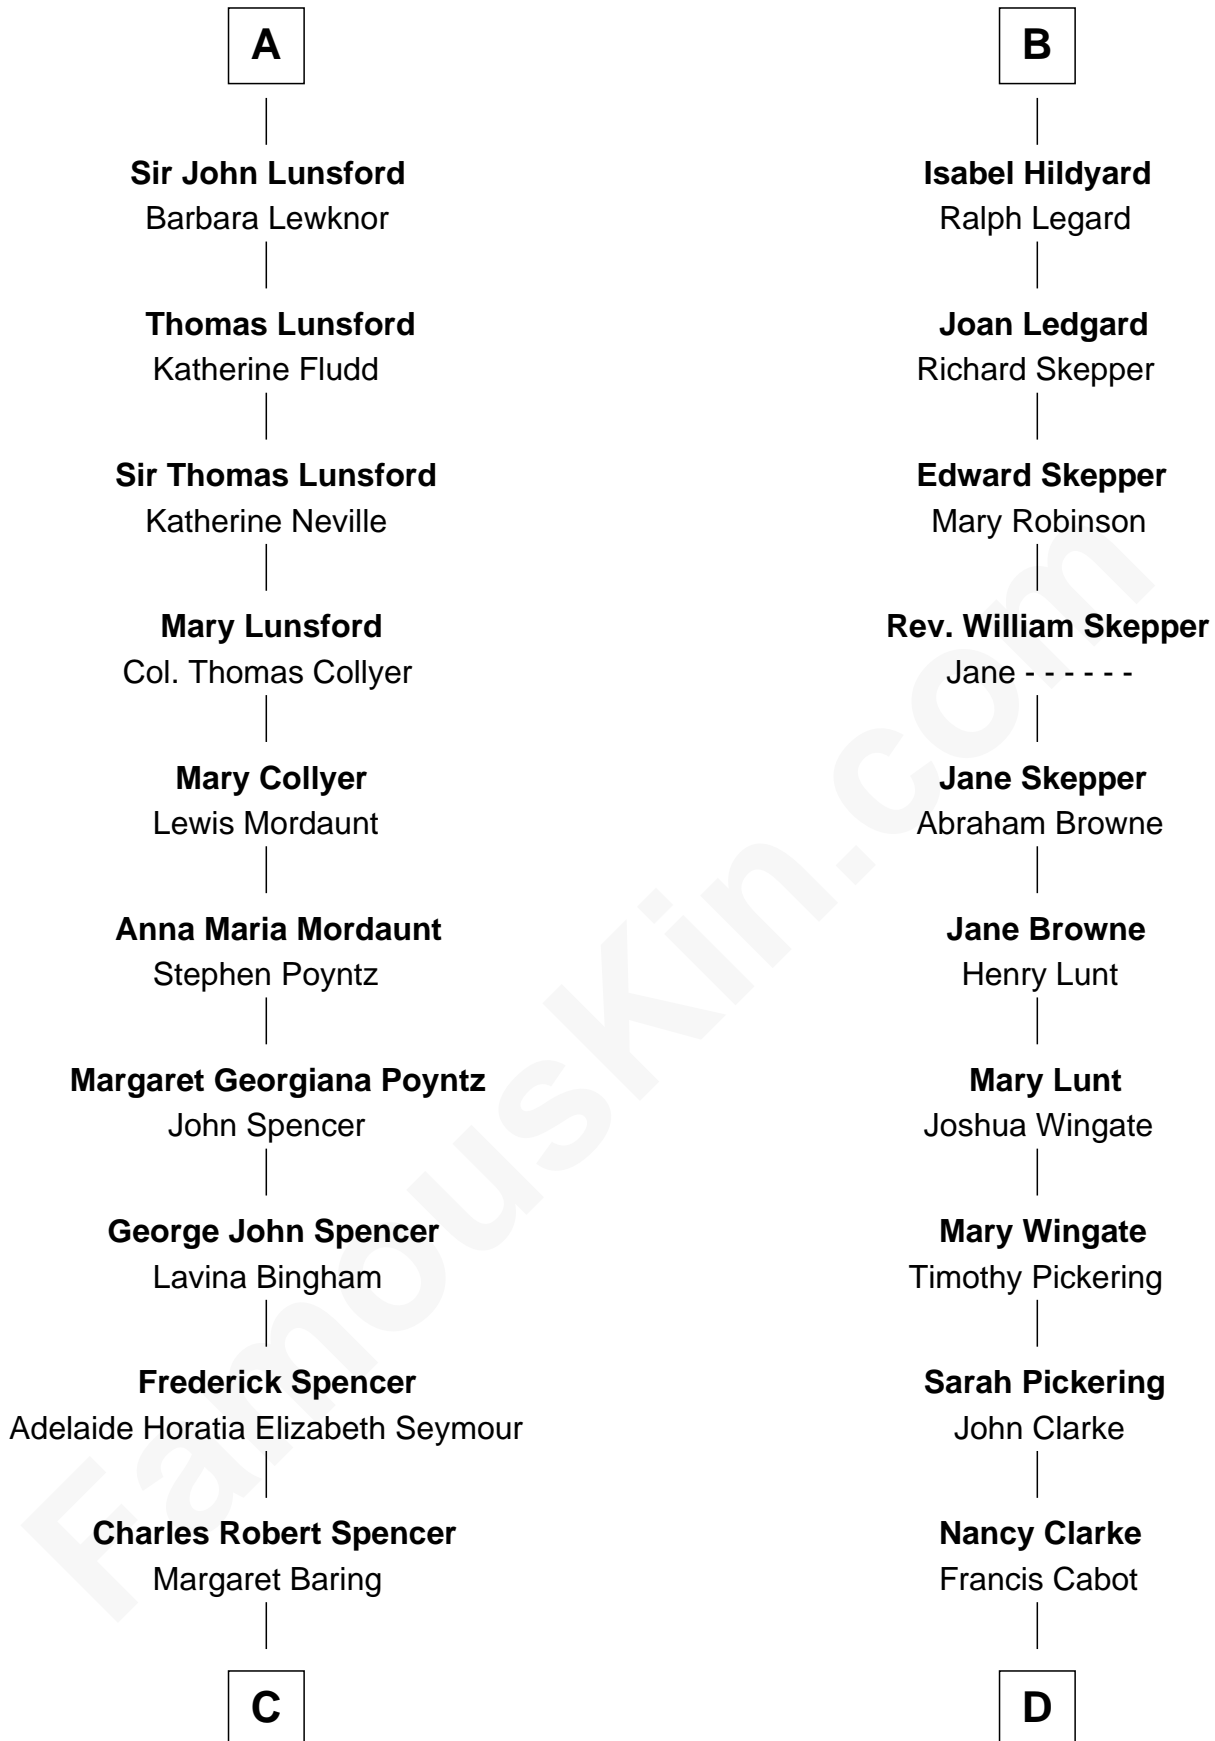

FamousKin.com

Relationship Chart of

Princess Diana

Princess of Wales

19th cousin 1 time removed of

Alice (Lee) Roosevelt
First Wife of President Theodore Roosevelt

C

Albert Edward John Spencer
Cynthia Elinor Beatrix Hamilton

Edward John Spencer
Frances Ruth Burke Roche

Princess Diana
Princess of Wales

D

Mary Ann Cabot
Nathaniel Cabot Lee

John Clarke Lee
Harriet Paine Rose

George Cabot Lee
Caroline Watts Haskell

Alice (Lee) Roosevelt
Wife of President Theodore Roosevelt