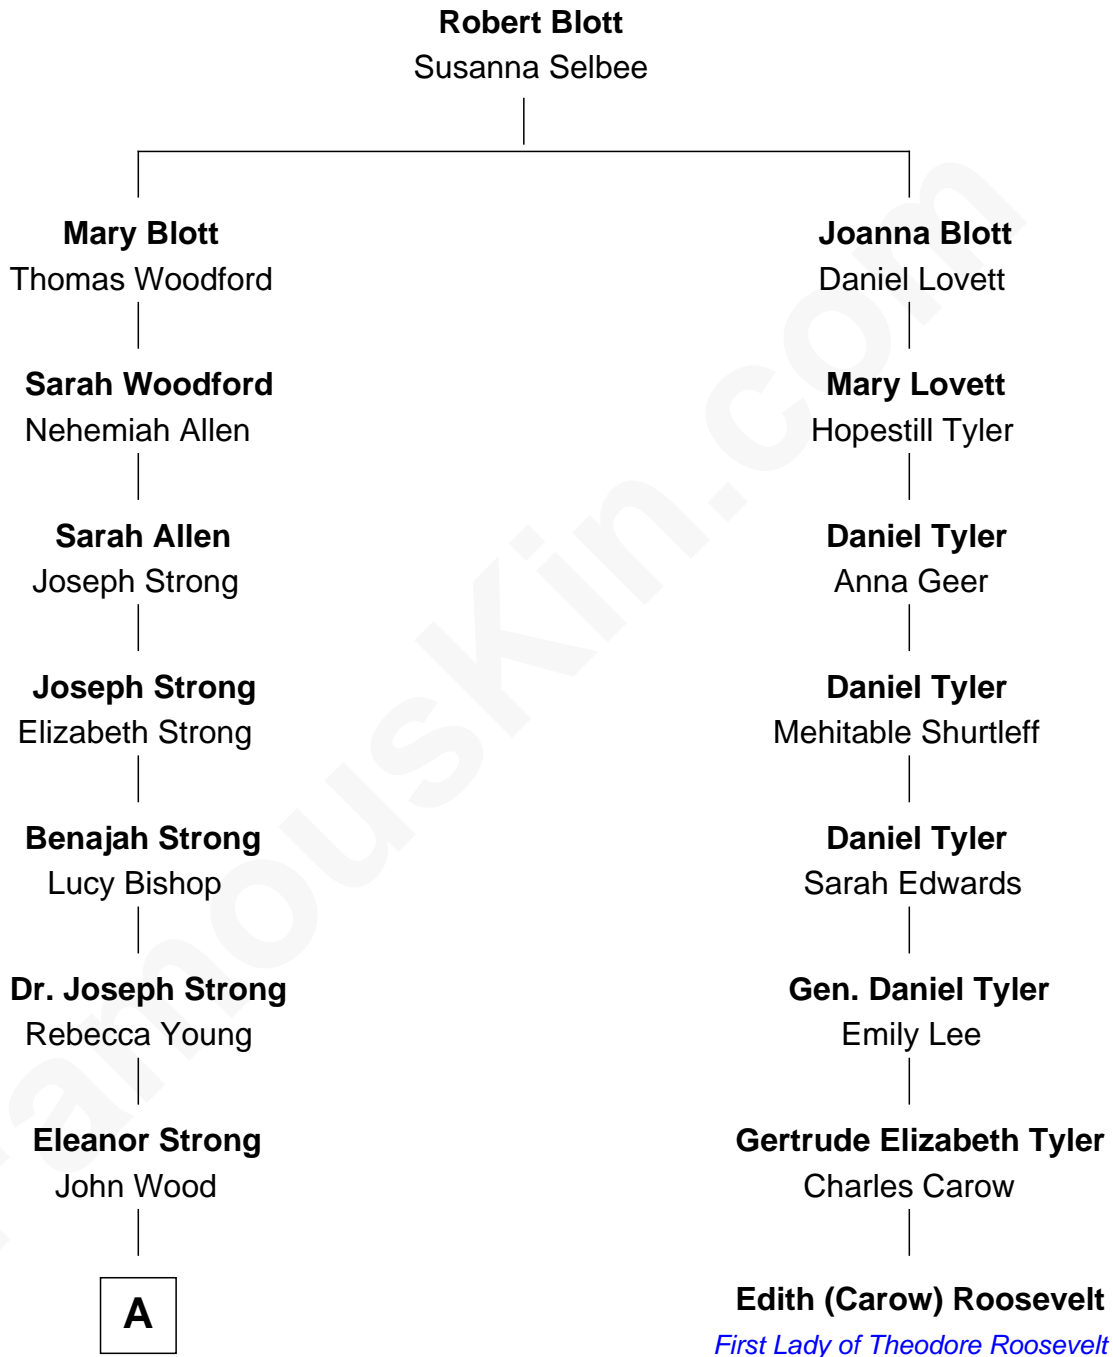

FamousKin.com Relationship Chart of

Princess Diana

Princess of Wales

7th cousin 4 times removed of

Edith (Carow) Roosevelt

First Lady of President Theodore Roosevelt

A

—
Ellen Wood

Franklin H. Work

—
Frances Eleanor Work

James Boothby Burke Roche

—
Edmund Maurice Burke Roche

Ruth Sylvia Gill

—
Frances Ruth Burke Roche

Edward John Spencer

—
Princess Diana

Princess of Wales