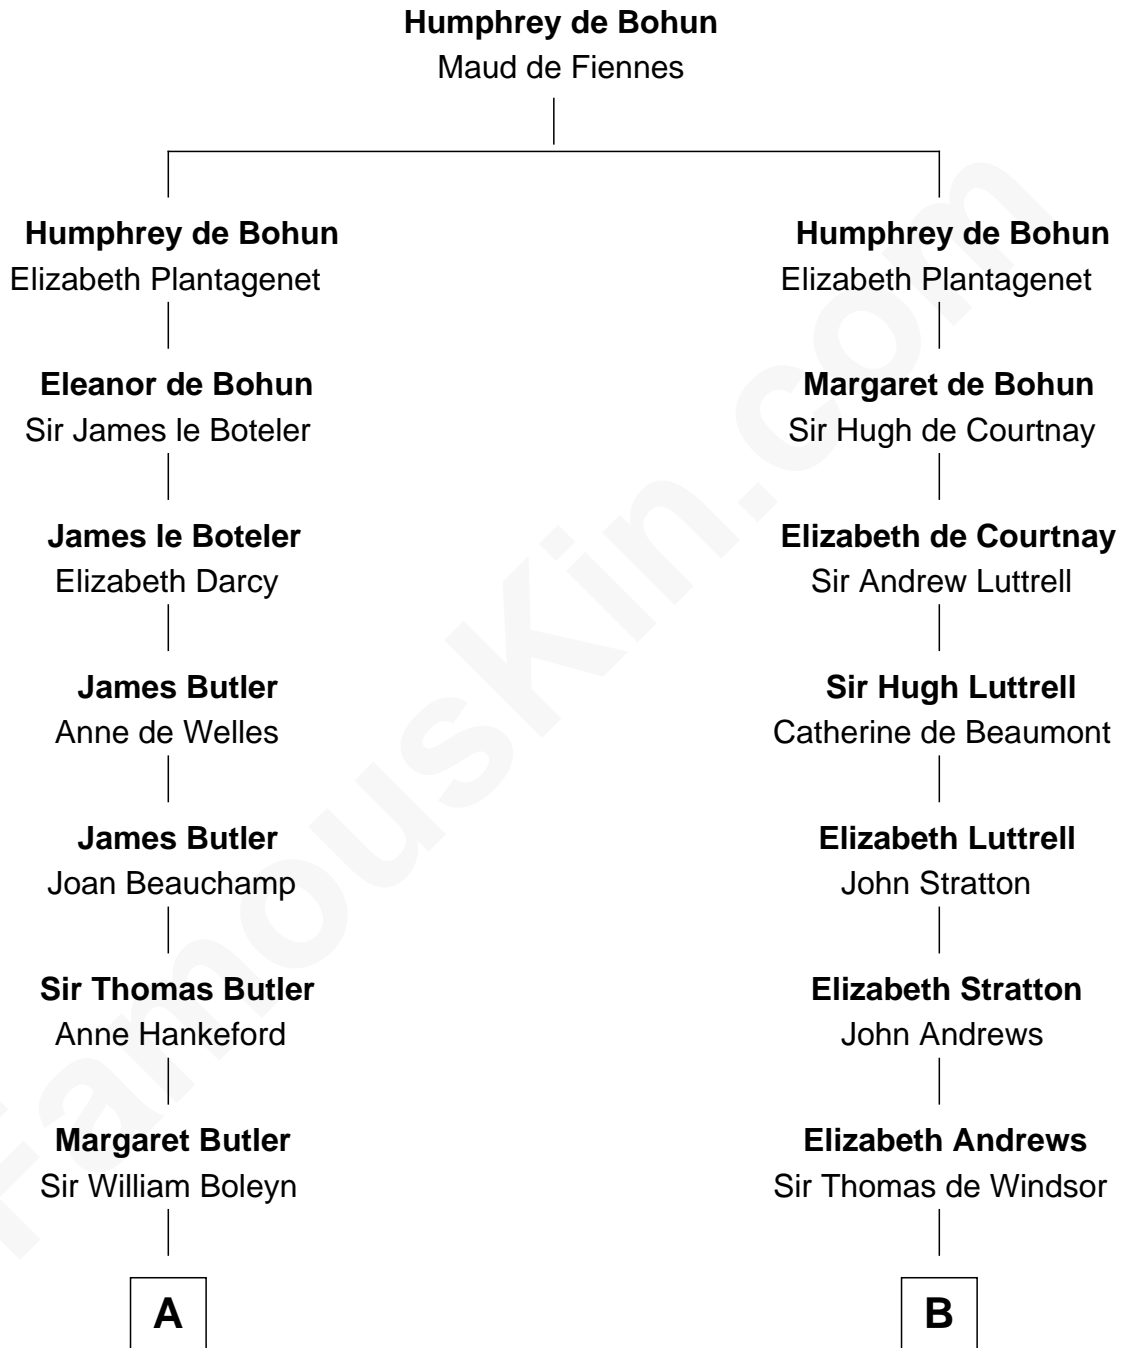

FamousKin.com

Relationship Chart of

Princess Diana

Princess of Wales

14th cousin 7 times removed of

Carter Braxton
Signer of the Declaration of Independence

C

—
Frederick Spencer

Adelaide Horatia Elizabeth Seymour

—
Charles Robert Spencer

Margaret Baring

—
Albert Edward John Spencer

Cynthia Elinor Beatrix Hamilton

—
Edward John Spencer

Frances Ruth Burke Roche

—
Princess Diana

Princess of Wales

FamousKin.com