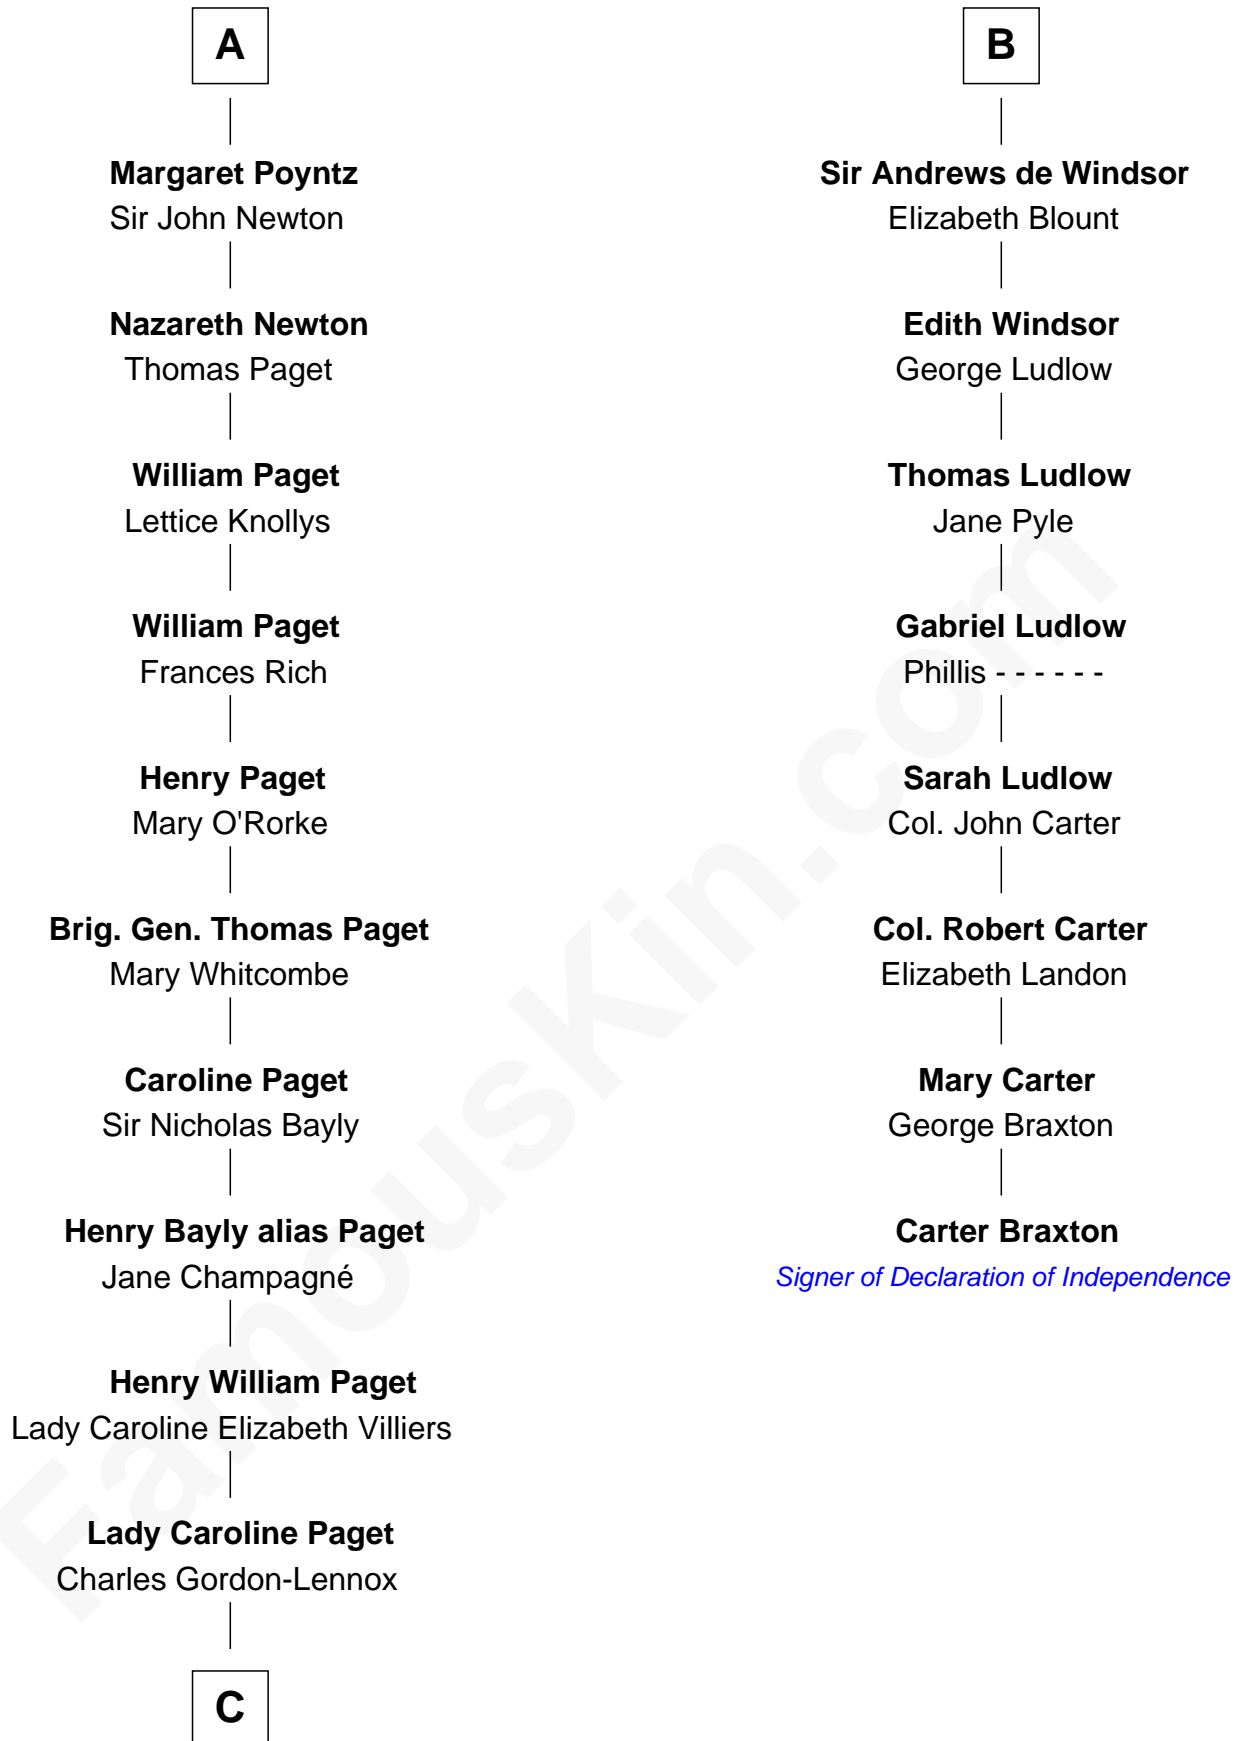

FamousKin.com Relationship Chart of

Princess Diana

Princess of Wales

14th cousin 7 times removed of

Carter Braxton

Signer of the Declaration of Independence

C

Cecilia Catherine Gordon-Lennox

Charles George Bingham

Rosalind Cecilia Caroline Bingham

James Albert Edward Hamilton

Cynthia Elinor Beatrix Hamilton

Albert Edward John Spencer

Edward John Spencer

Frances Ruth Burke Roche

Princess Diana