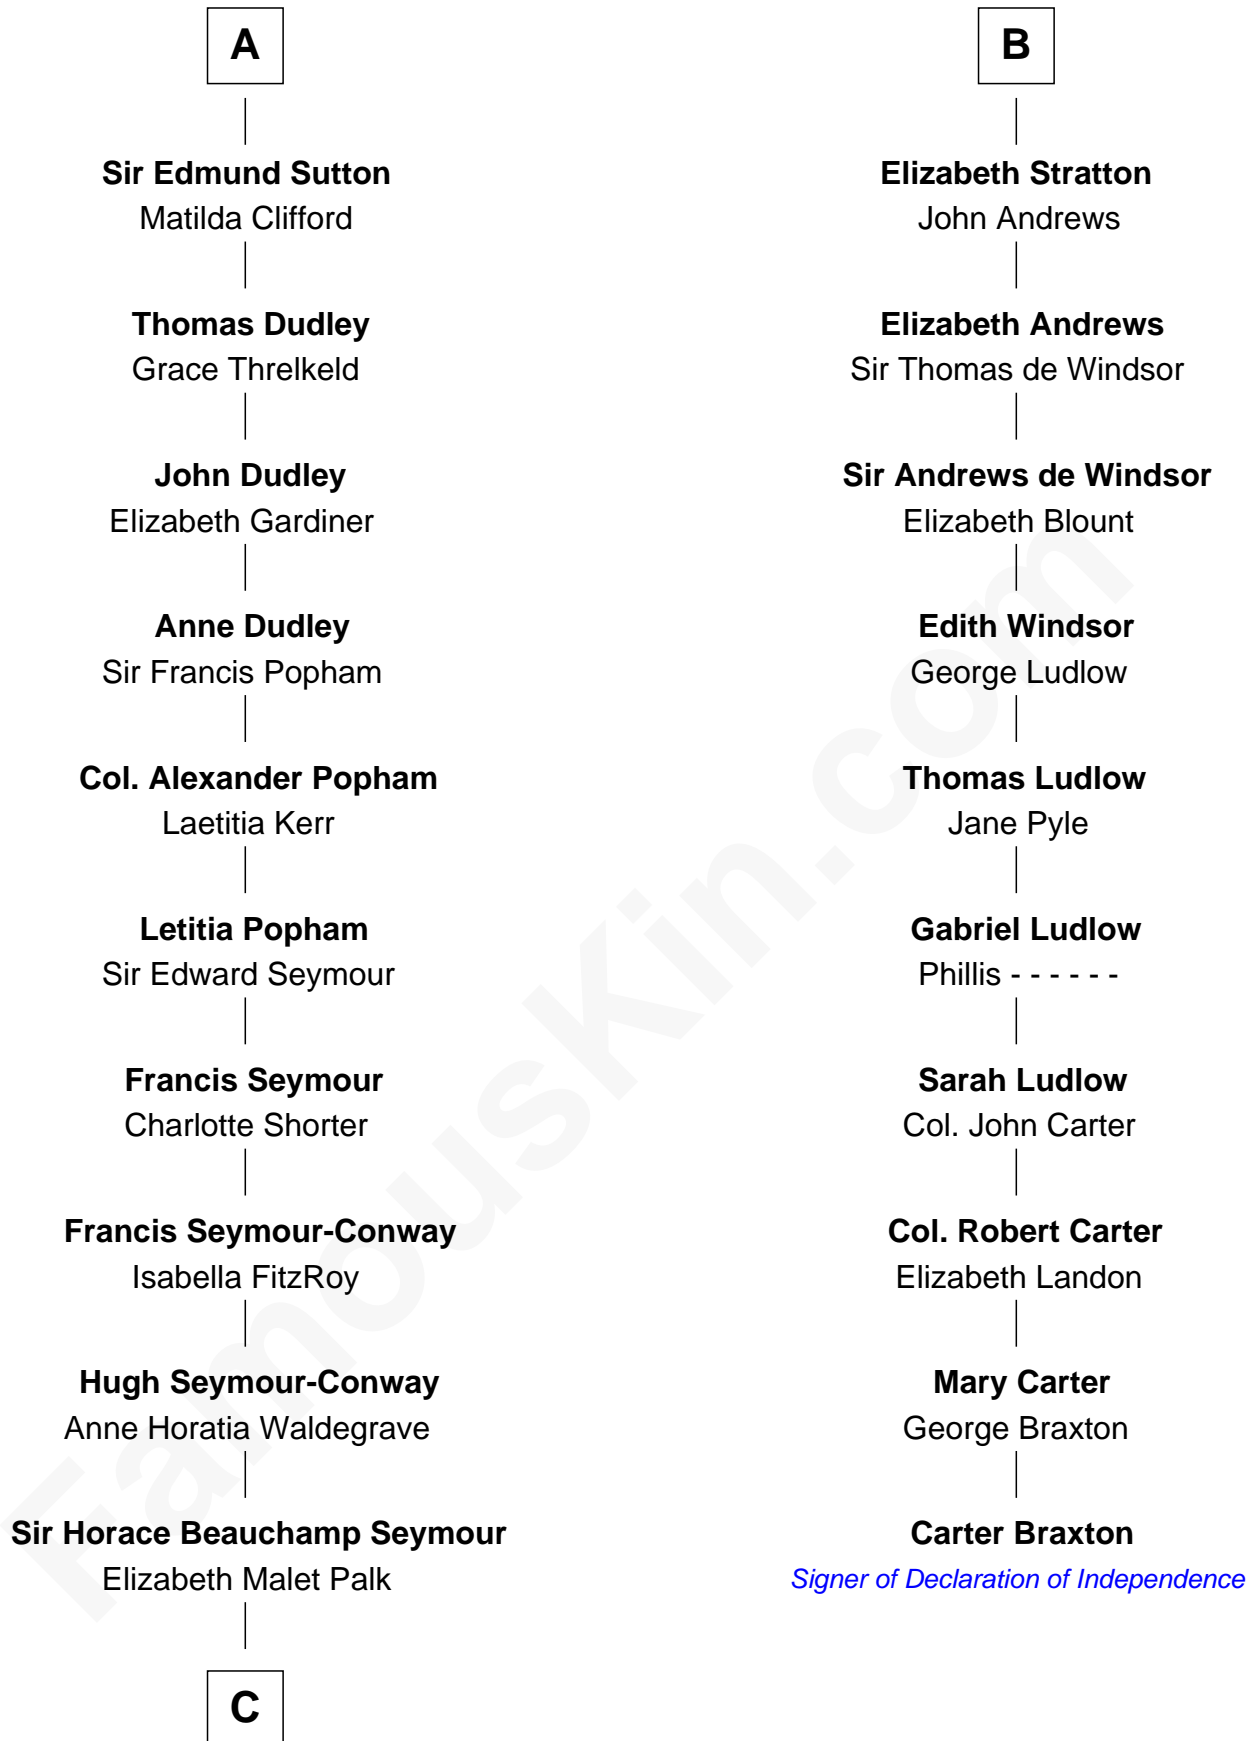

# FamousKin.com Relationship Chart of

**Princess Diana**

*Princess of Wales*

16th cousin 5 times removed of

**Carter Braxton**

*Signer of the Declaration of Independence*

**C**

**Adelaide Horatia Elizabeth Seymour**

Frederick Spencer

**Charles Robert Spencer**

Margaret Baring

**Albert Edward John Spencer**

Cynthia Elinor Beatrix Hamilton

**Edward John Spencer**

Frances Ruth Burke Roche

**Princess Diana**

*Princess of Wales*

FamousKin.com