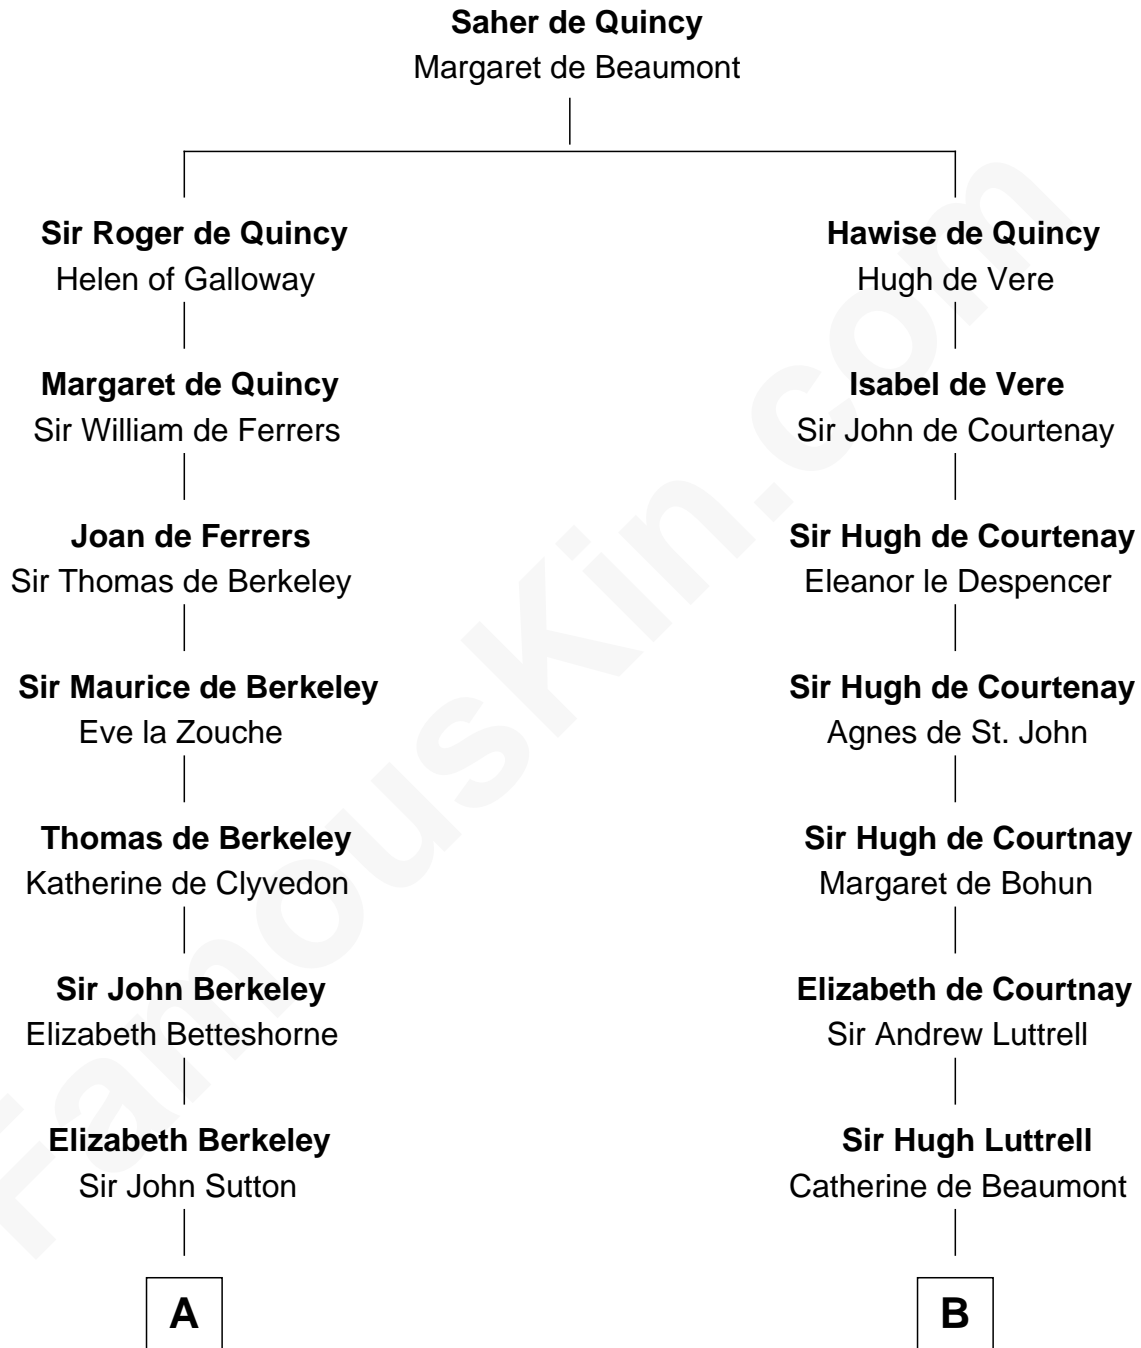

FamousKin.com Relationship Chart of

Princess Diana

Princess of Wales

17th cousin 4 times removed of

Carter Braxton

Signer of the Declaration of Independence

C

Adelaide Horatia Elizabeth Seymour

Frederick Spencer

Charles Robert Spencer

Margaret Baring

Albert Edward John Spencer

Cynthia Elinor Beatrix Hamilton

Edward John Spencer

Frances Ruth Burke Roche

Princess Diana