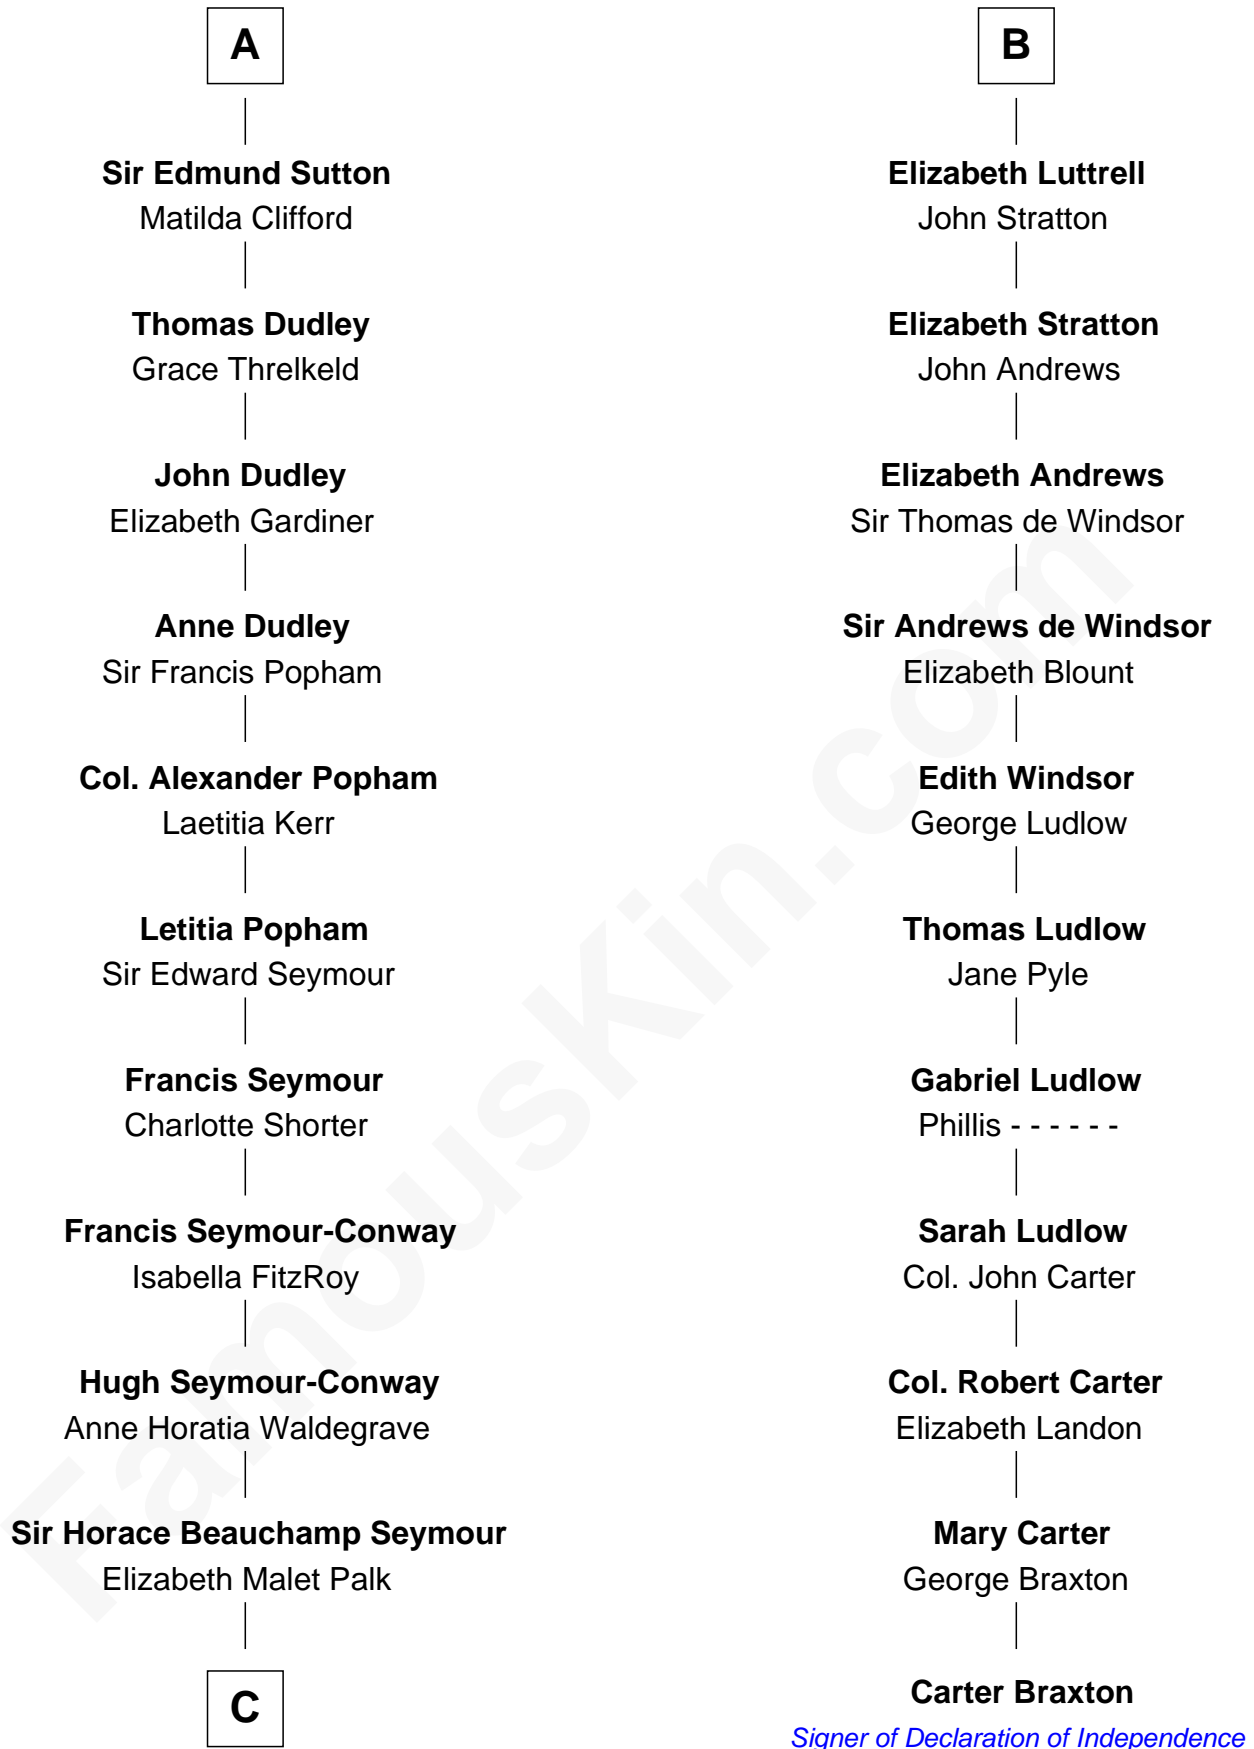

FamousKin.com Relationship Chart of

Princess Diana

Princess of Wales

17th cousin 4 times removed of

Carter Braxton

Signer of the Declaration of Independence

C

Adelaide Horatia Elizabeth Seymour

Frederick Spencer

Charles Robert Spencer

Margaret Baring

Albert Edward John Spencer

Cynthia Elinor Beatrix Hamilton

Edward John Spencer

Frances Ruth Burke Roche

Princess Diana