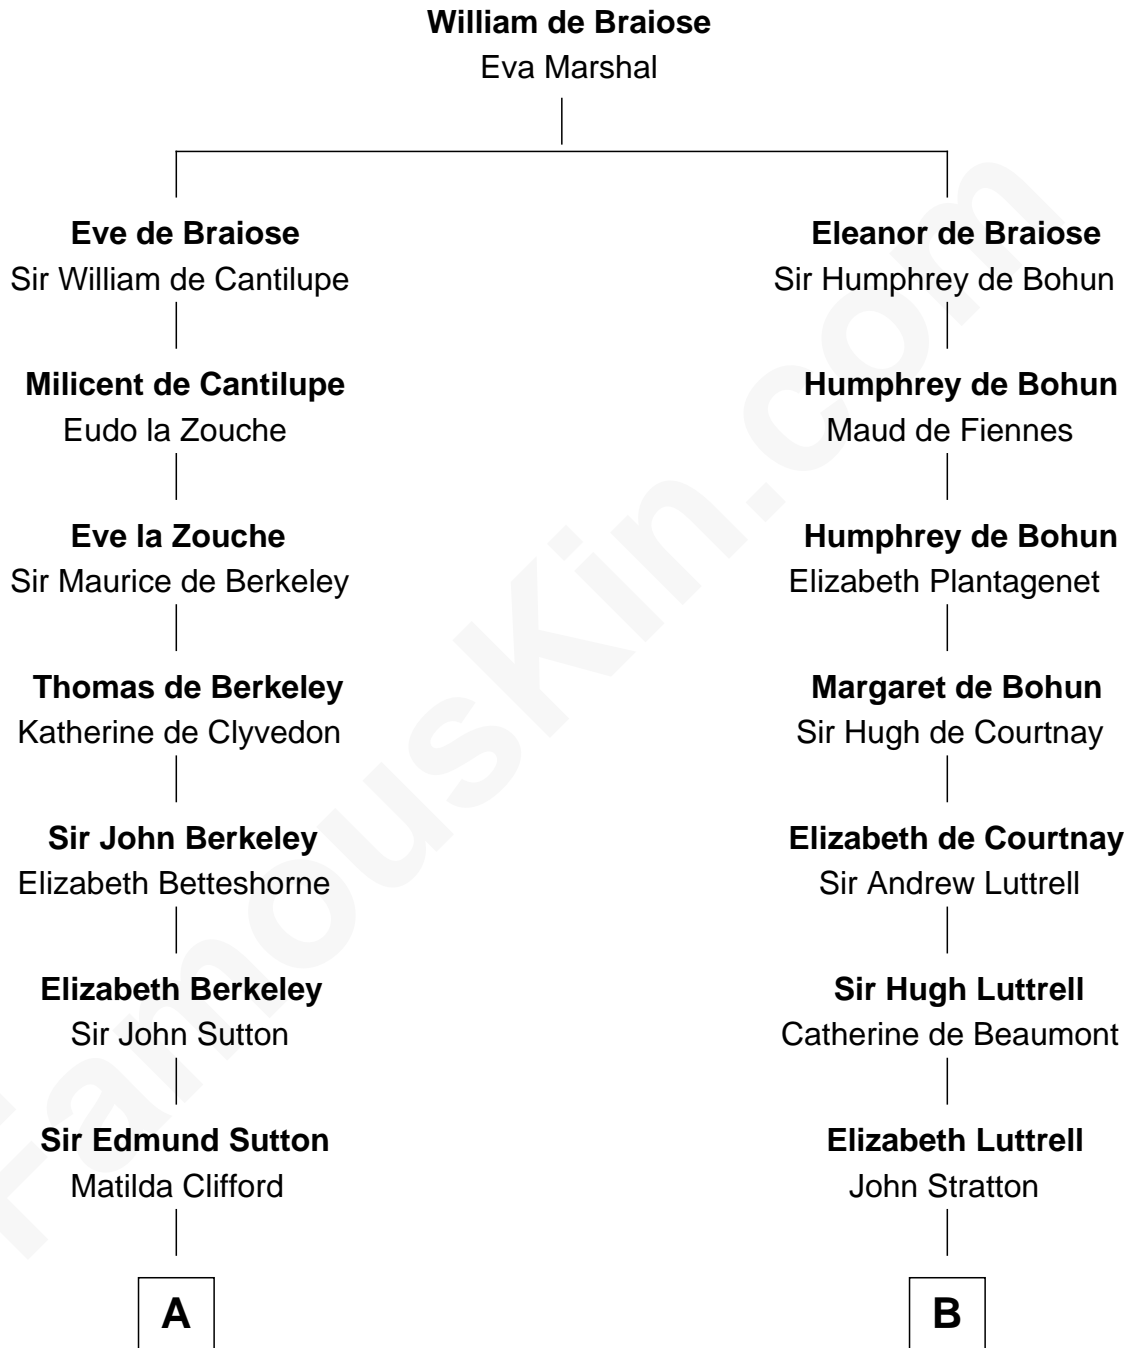

## Relationship Chart of

### Princess Diana

*Princess of Wales*

16th cousin 4 times removed of

### Carter Braxton

*Signer of the Declaration of Independence*

**C**

—  
**Charles Robert Spencer**

Margaret Baring

—  
**Albert Edward John Spencer**

Cynthia Elinor Beatrix Hamilton

—  
**Edward John Spencer**