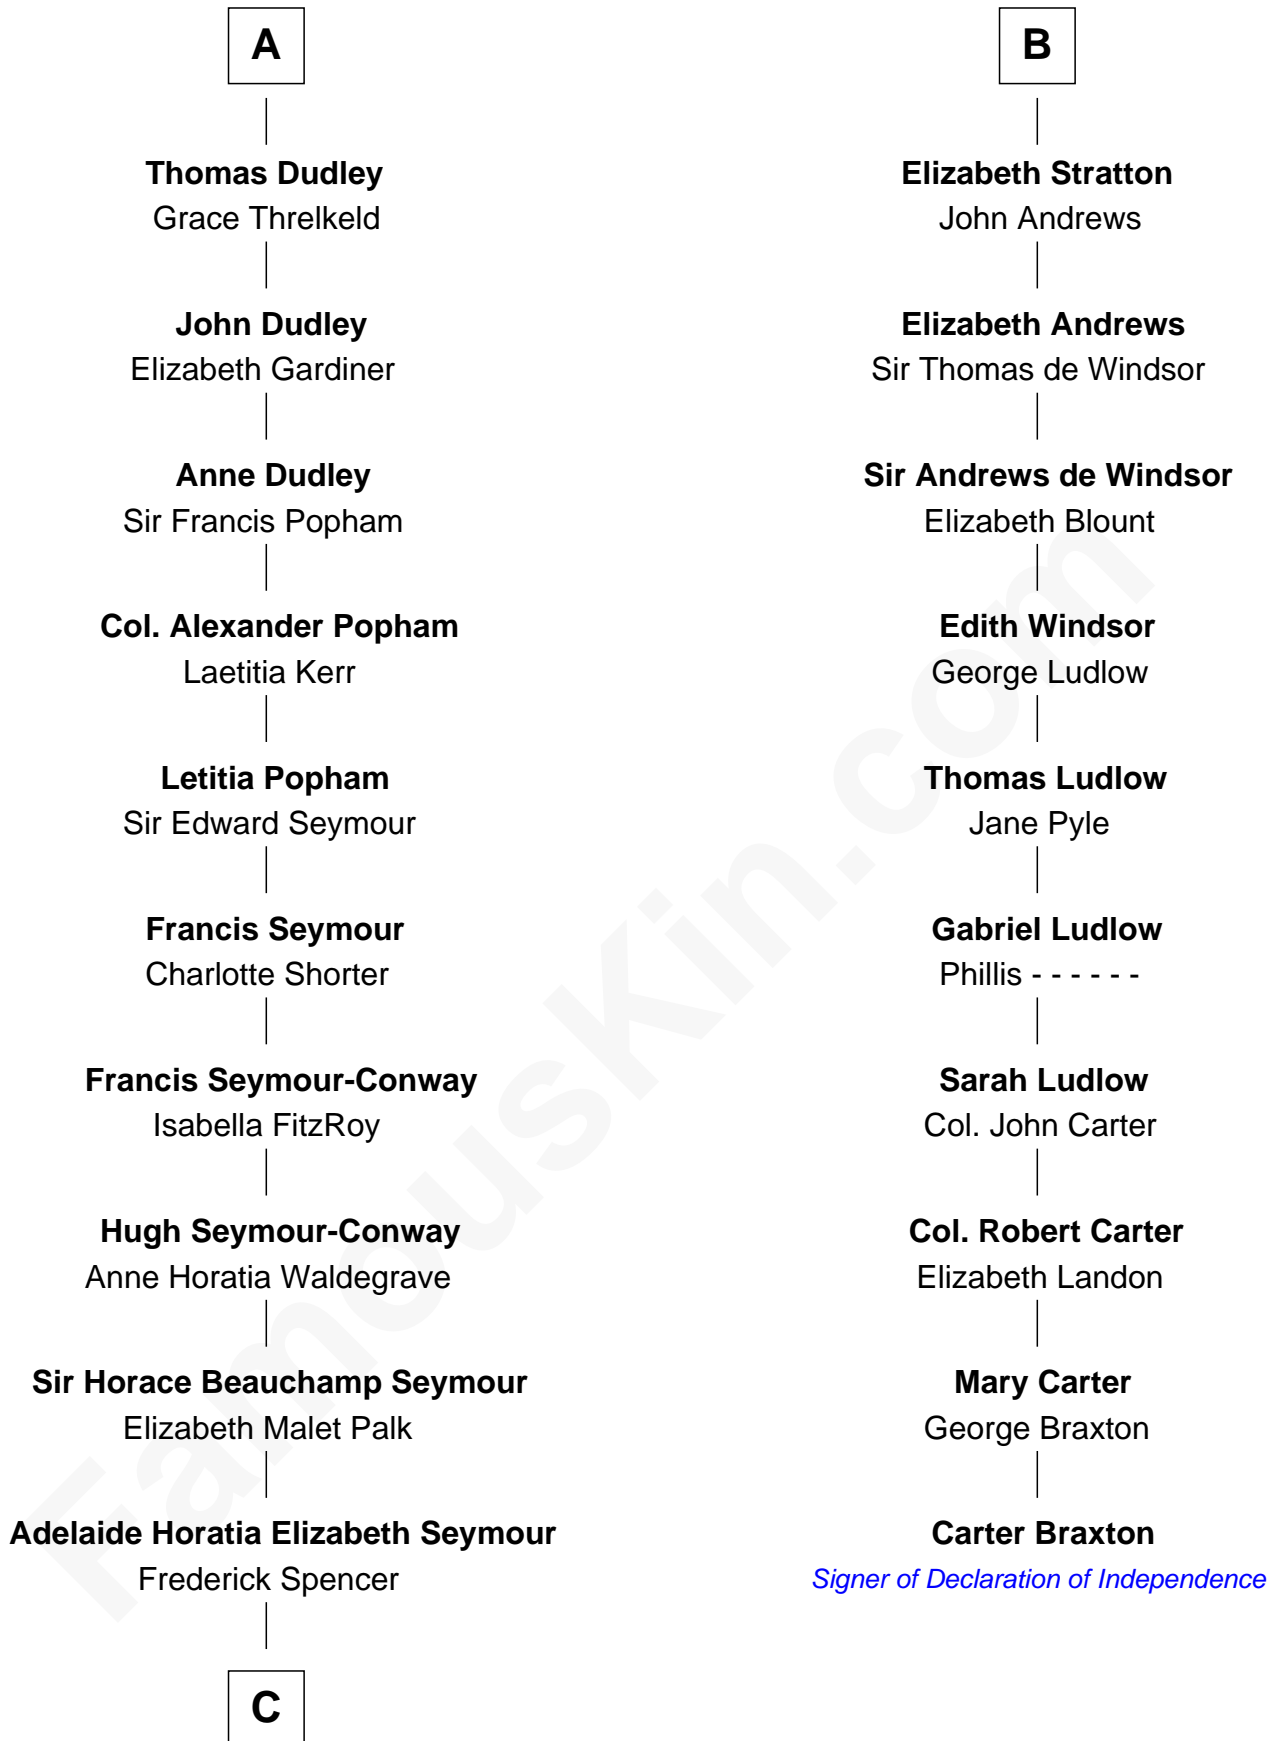

## Relationship Chart of

### Princess Diana

*Princess of Wales*

16th cousin 4 times removed of

### Carter Braxton

*Signer of the Declaration of Independence*

**C**

—  
**Charles Robert Spencer**

Margaret Baring

—  
**Albert Edward John Spencer**

Cynthia Elinor Beatrix Hamilton

—  
**Edward John Spencer**