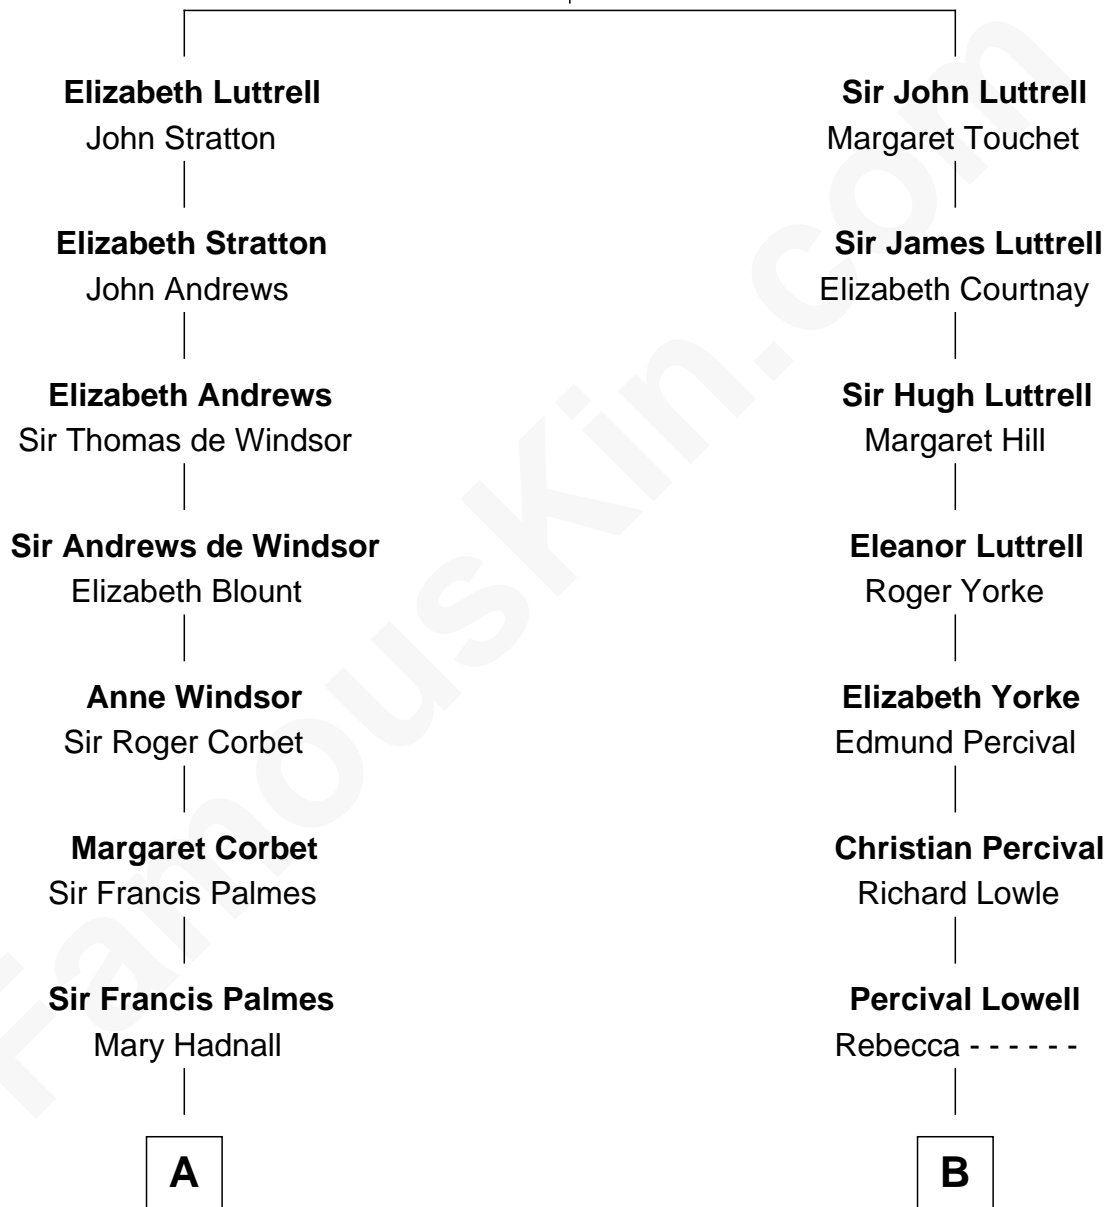

# FamousKin.com Relationship Chart of

**Princess Diana**

*Princess of Wales*

18th cousin of

**Marie-Chantal Miller**

*Crown Princess of Greece*

**Sir Hugh Luttrell**  
Catherine de Beaumont

**C**

**Edward John Spencer**  
Frances Ruth Burke Roche

**Princess Diana**  
*Princess of Wales*

**D**

**Robert Warren Miller**  
Marie Clara Pesantes

**Marie-Chantal Miller**  
*Crown Princess of Greece*

FamousKin.com