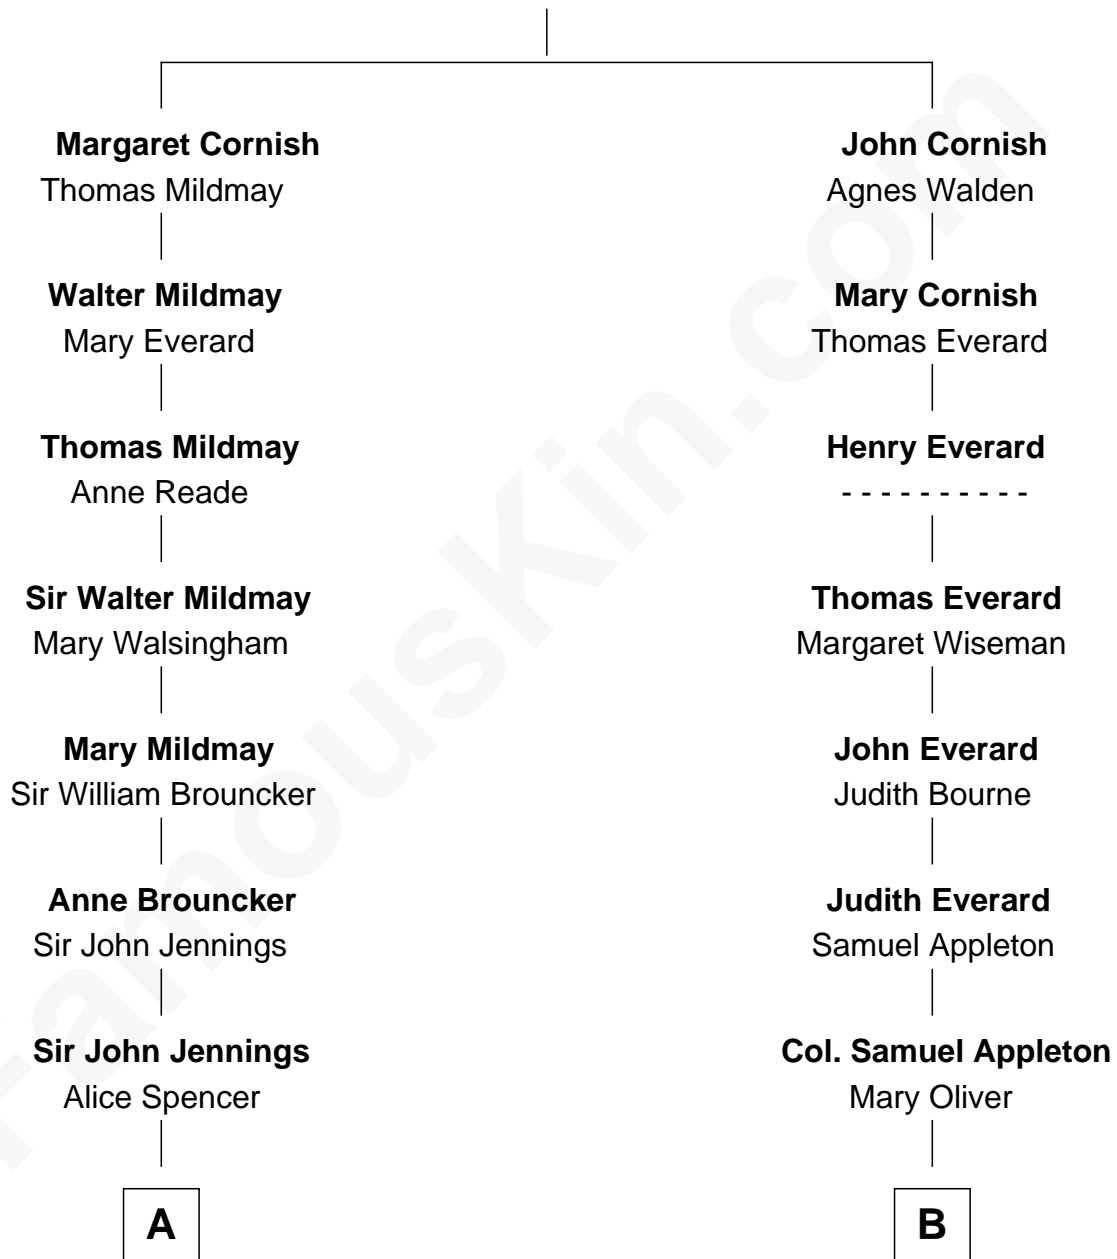

FamousKin.com
Relationship Chart of
Princess Diana
Princess of Wales

16th cousin 1 time removed of
Marie-Chantal Miller
Crown Princess of Greece

John Cornish

Marie-Chantal Miller photo by [Frankie Fouganthin](#) (CC BY-SA 3.0)