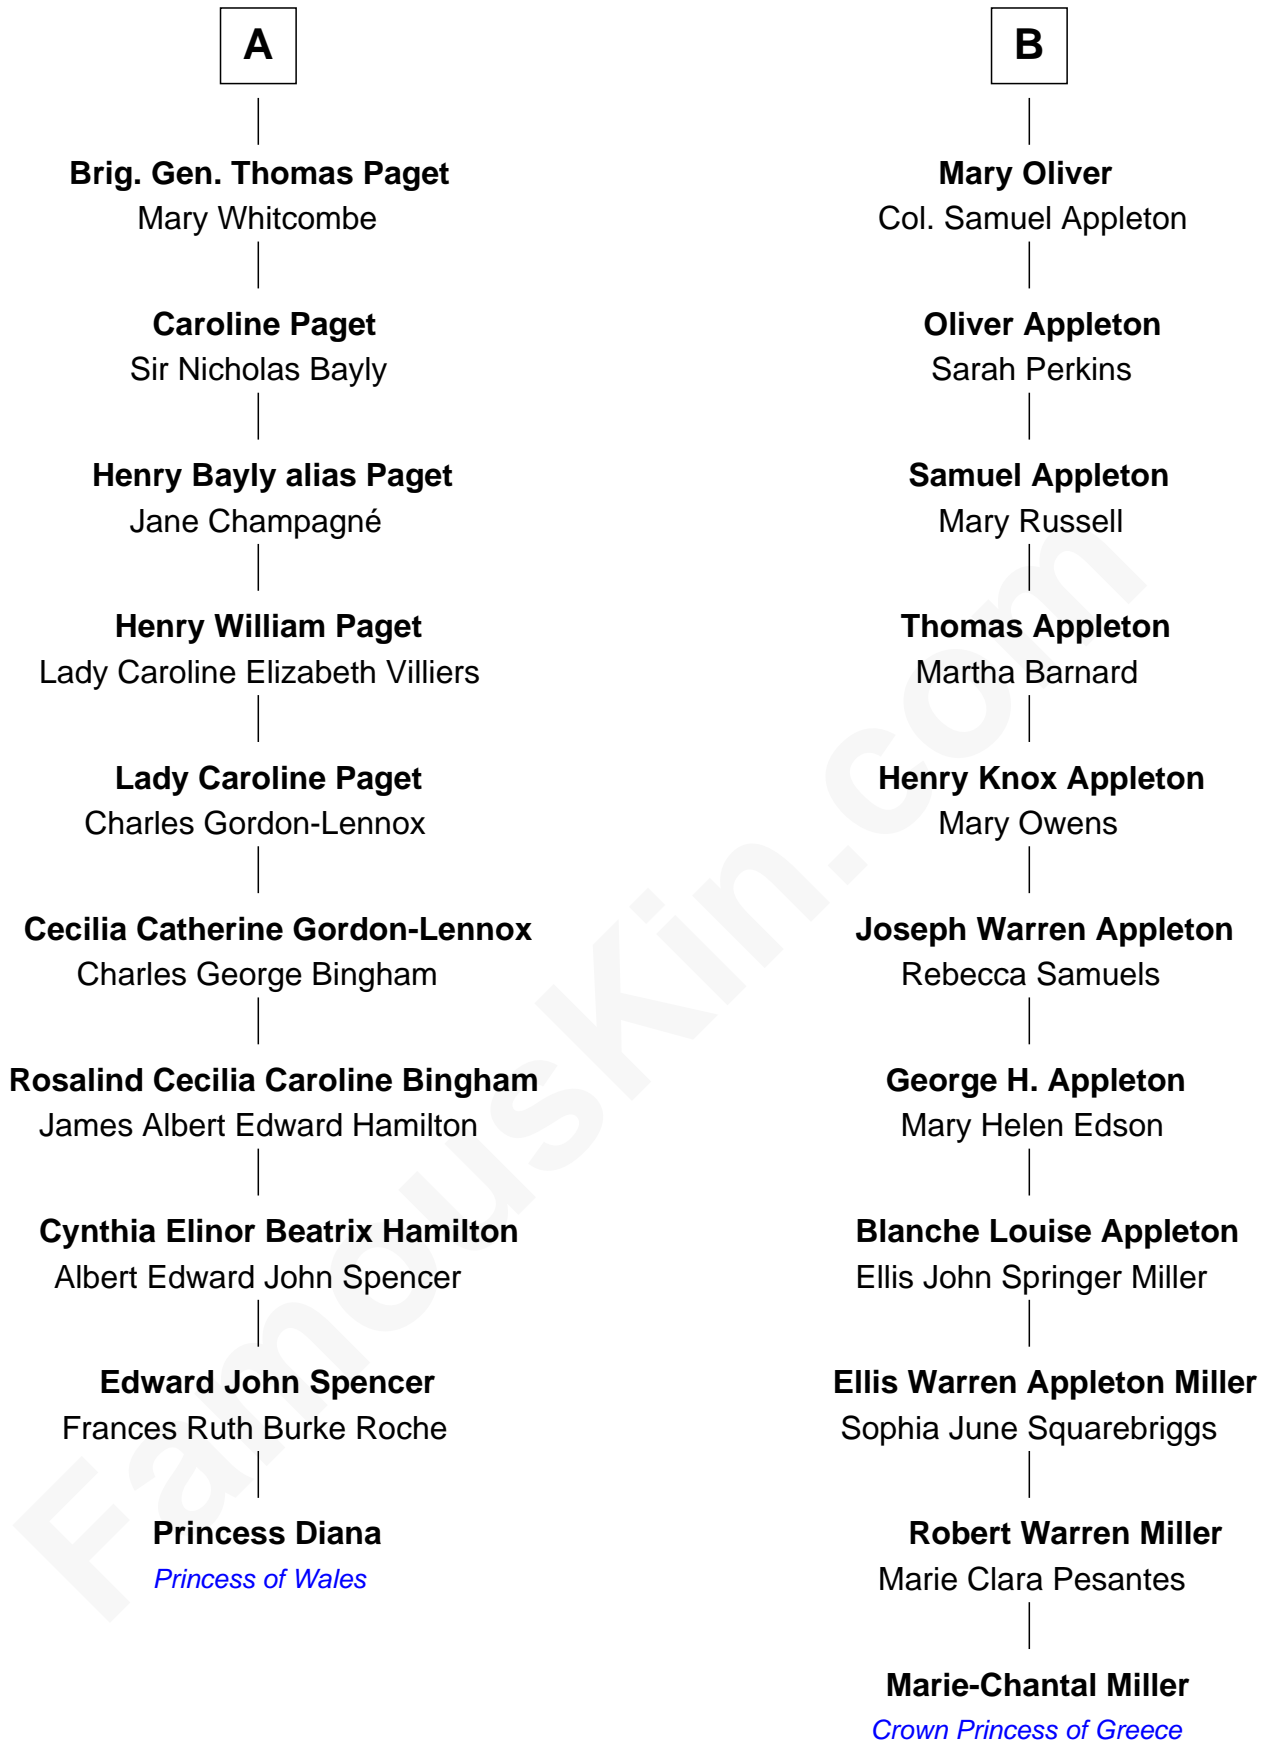

FamousKin.com
Relationship Chart of
Princess Diana
Princess of Wales

16th cousin 1 time removed of

Marie-Chantal Miller
Crown Princess of Greece

Marie-Chantal Miller photo by [Frankie Fouganthin](#) (CC BY-SA 3.0)