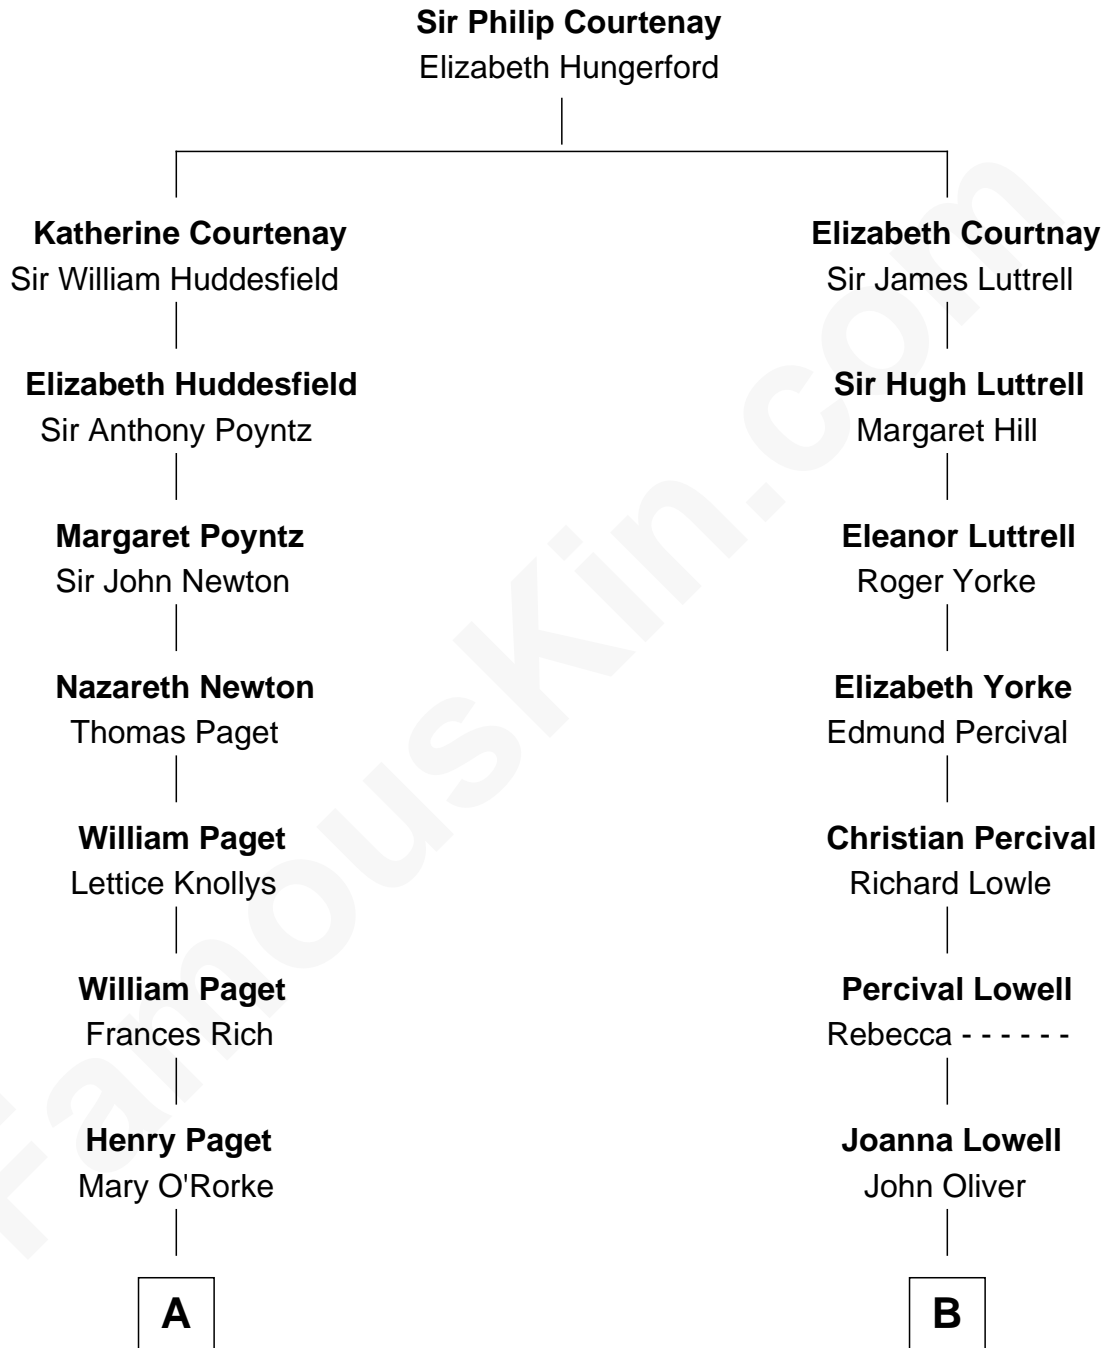

FamousKin.com
Relationship Chart of
Princess Diana
Princess of Wales

16th cousin 1 time removed of

Marie-Chantal Miller
Crown Princess of Greece

Marie-Chantal Miller photo by [Frankie Fouganthin](#) (CC BY-SA 3.0)