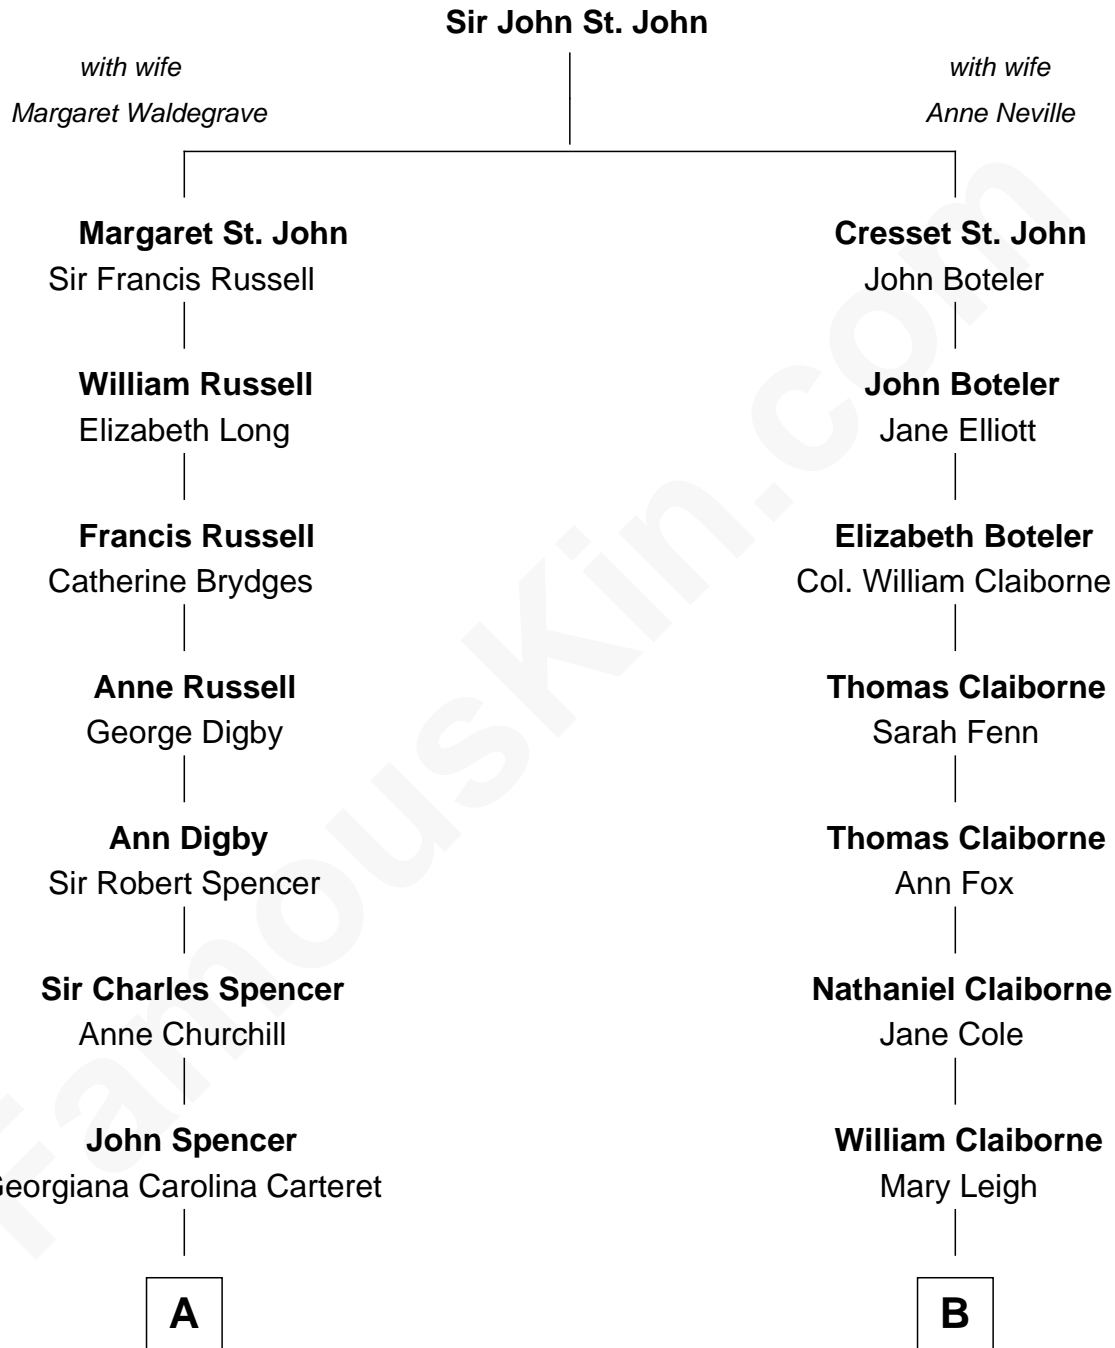

# FamousKin.com Relationship Chart of

**Princess Diana**

*Princess of Wales*

12th cousin 1 time removed of

**Cokie Roberts**

*Author and TV Journalist*

**A**

**John Spencer**  
Margaret Georgiana Poyntz

**George John Spencer**  
Lavina Bingham

**Frederick Spencer**  
Adelaide Horatia Elizabeth Seymour

**Charles Robert Spencer**  
Margaret Baring

**Albert Edward John Spencer**  
Cynthia Elinor Beatrix Hamilton