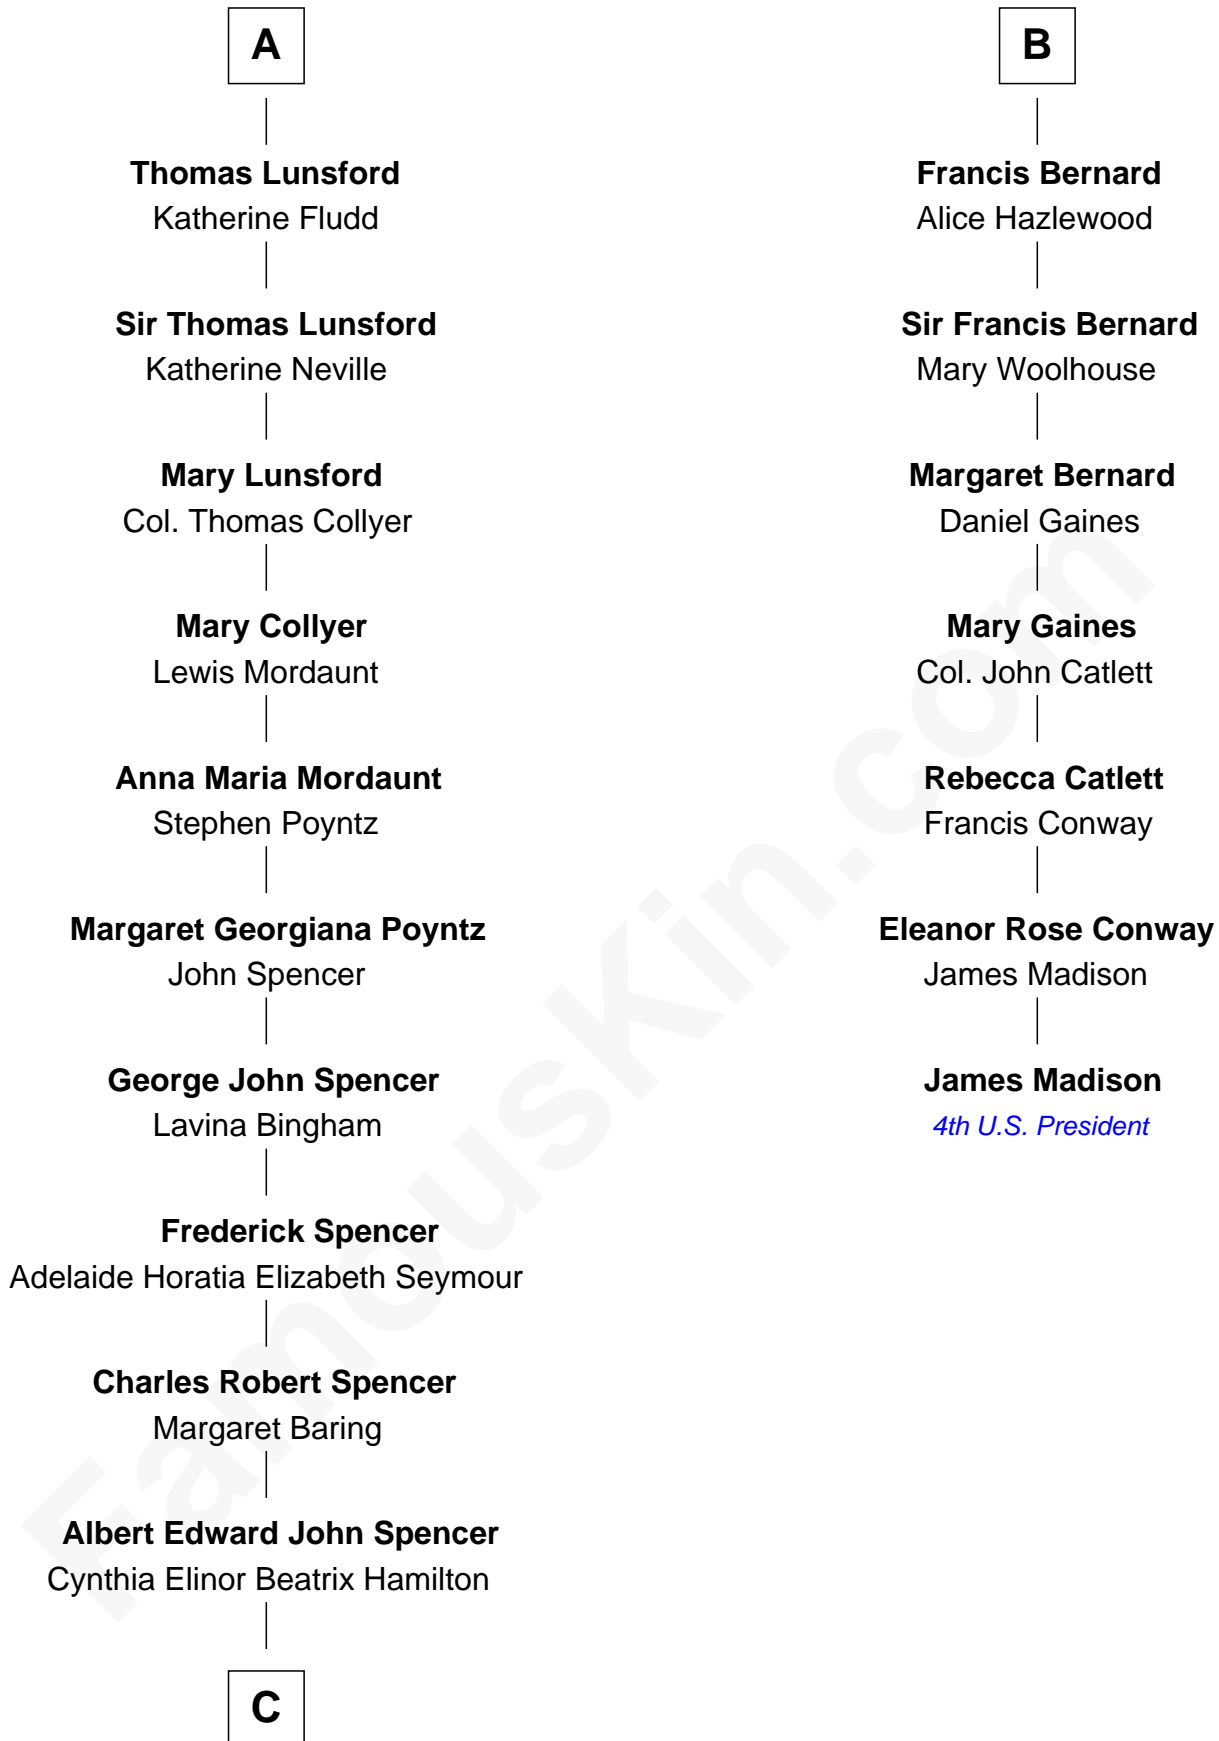

FamousKin.com Relationship Chart of

Princess Diana

Princess of Wales

13th cousin 5 times removed of

James Madison

4th U.S. President

Sir Thomas de Beauchamp

Katherine de Mortimer

Sir William Beauchamp

Joan Fitzalan

Joan Beauchamp

James Butler

Sir Thomas Butler

Anne Hankeford

Margaret Butler

Sir William Boleyn

John Bernard

John Bernard

Margaret Daundelyn

John Bernard

Cecily Muscote

B

C

Edward John Spencer
Frances Ruth Burke Roche