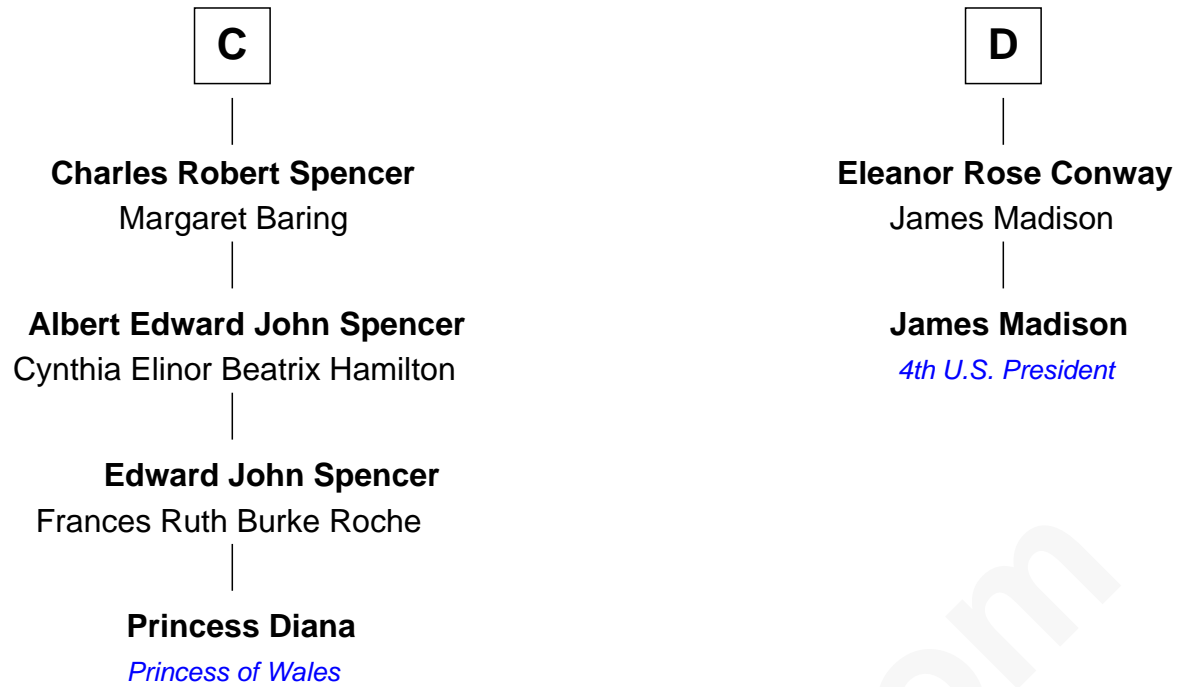

FamousKin.com

Relationship Chart of

Princess Diana

Princess of Wales

18th cousin 2 times removed of

James Madison
4th U.S. President

John de Botetourte
Maud FitzThomas

Elizabeth de Botetourte

Sir Humphrey Stafford

Eleanor Aylesbury

Elizabeth Stafford

Sir Richard de Beauchamp

B

FamousKin.com