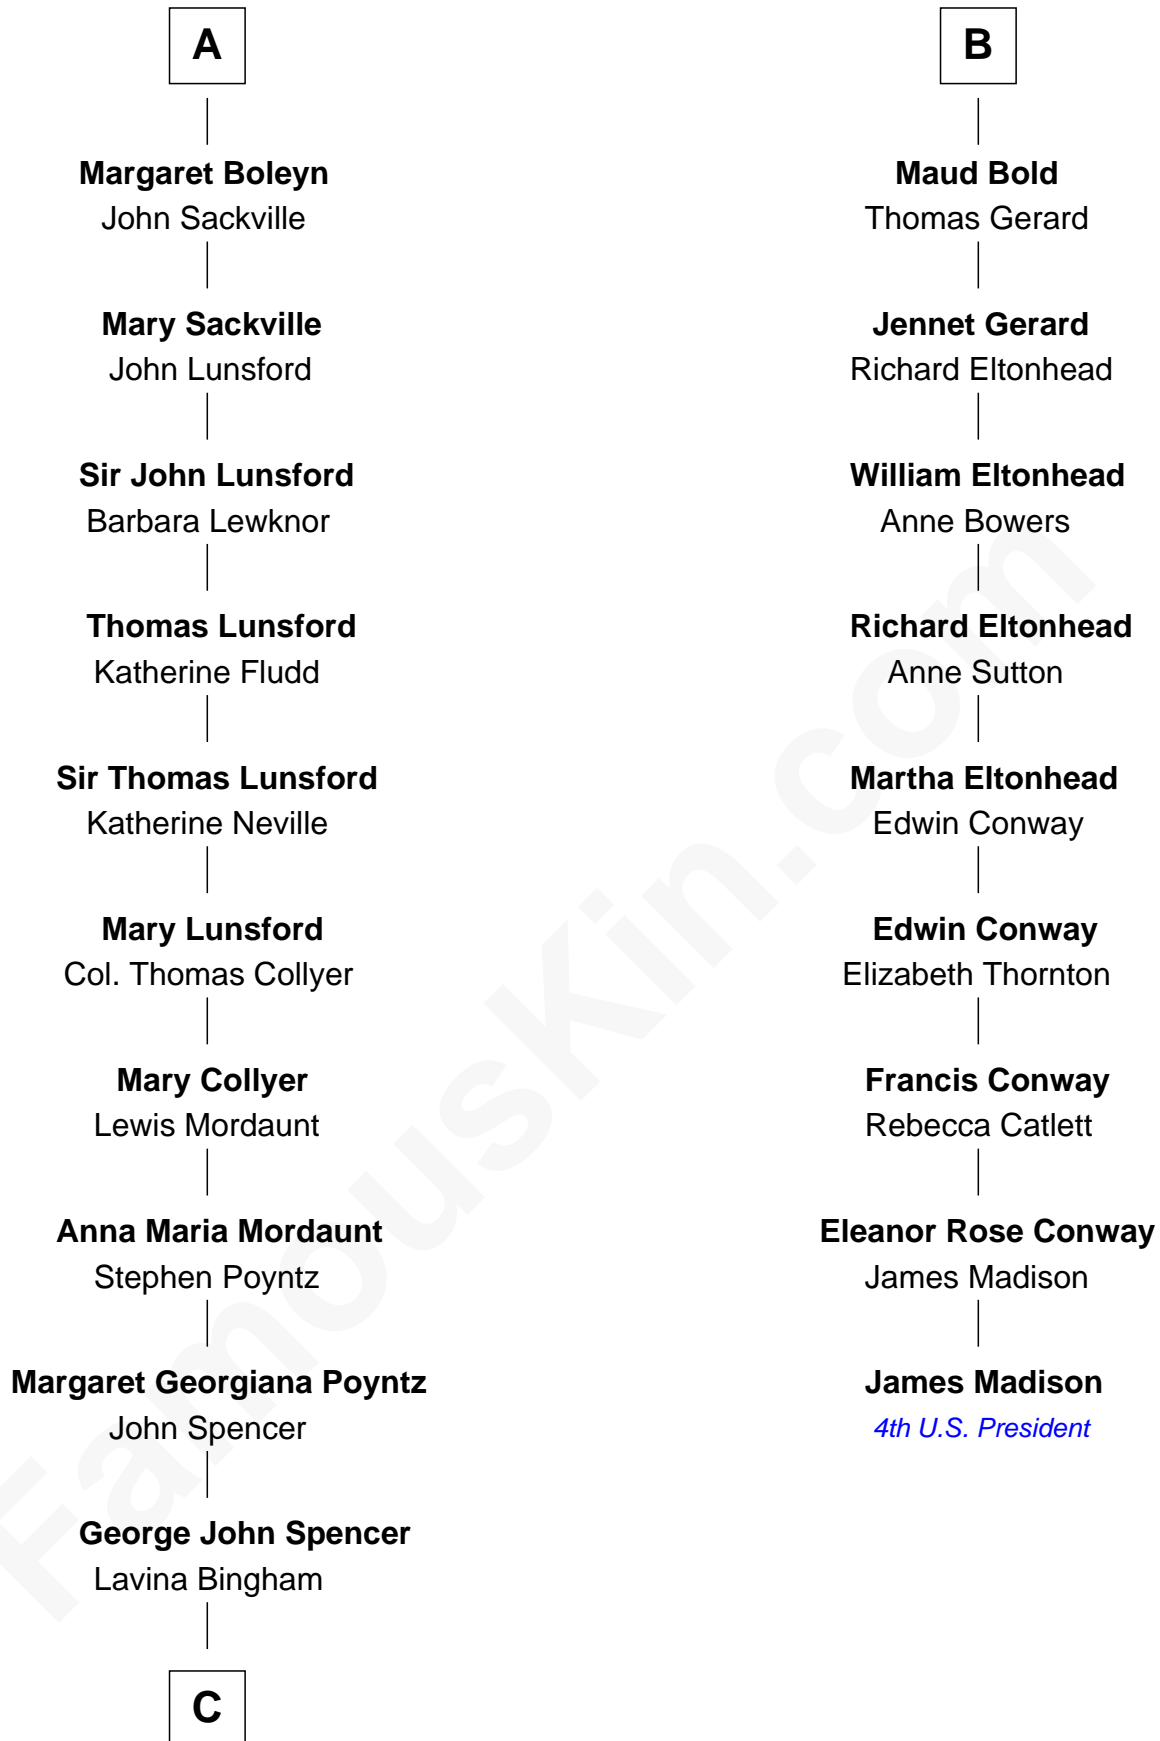

## Relationship Chart of

### Princess Diana

*Princess of Wales*

15th cousin 6 times removed of

**James Madison**  
*4th U.S. President*

**Humphrey de Bohun**  
Maud de Fiennes

**C**

—  
**Frederick Spencer**

Adelaide Horatia Elizabeth Seymour

—  
**Charles Robert Spencer**

Margaret Baring

—  
**Albert Edward John Spencer**

Cynthia Elinor Beatrix Hamilton

—  
**Edward John Spencer**

Frances Ruth Burke Roche

—  
**Princess Diana**

*Princess of Wales*