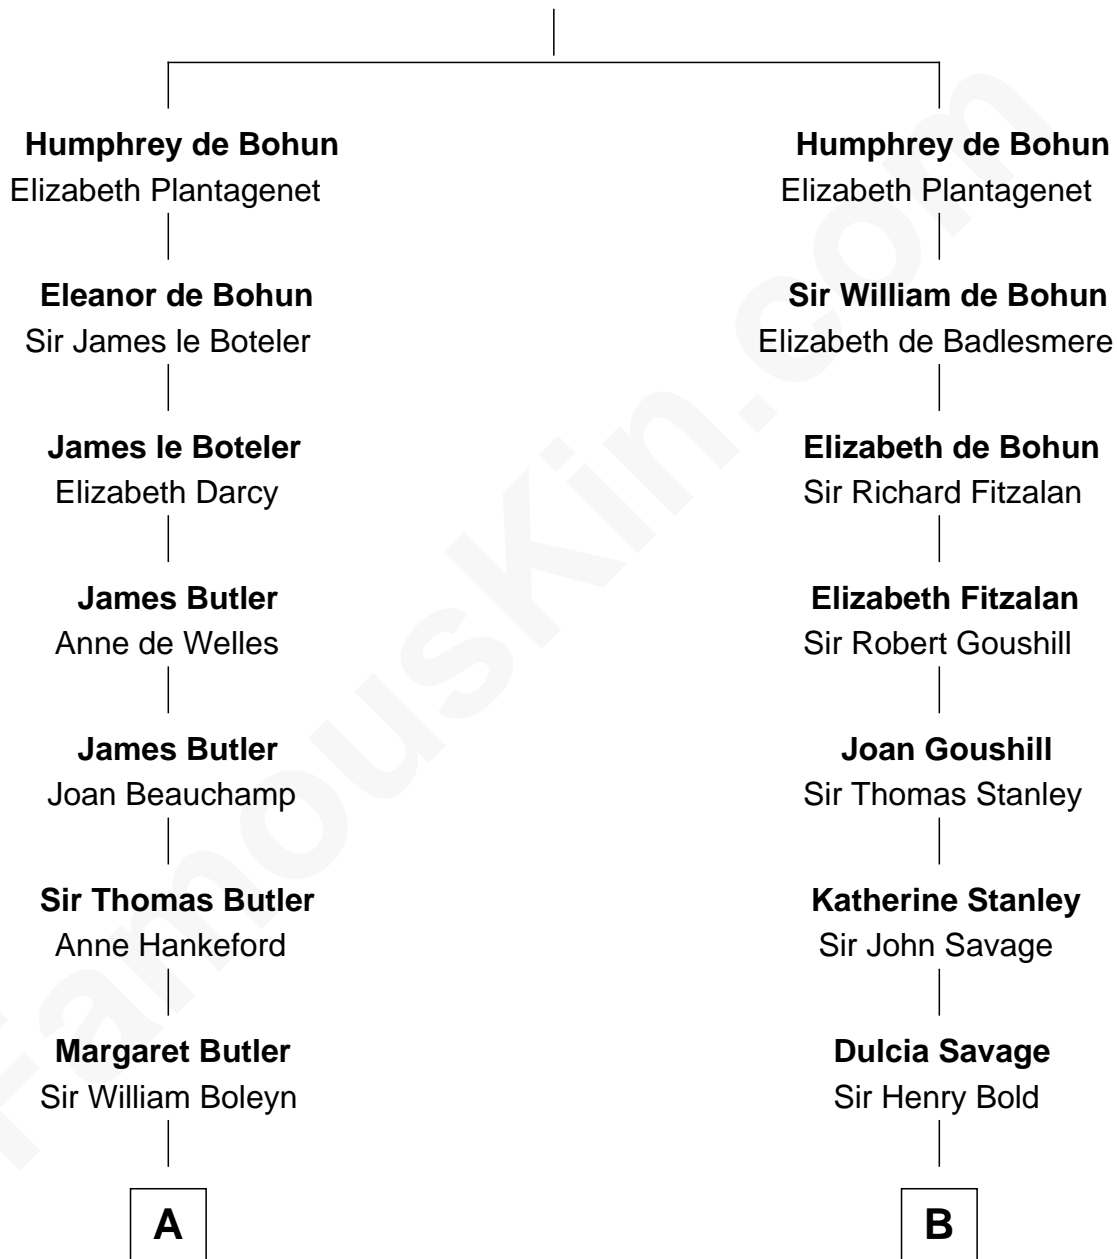

## Relationship Chart of

### Princess Diana

*Princess of Wales*

15th cousin 6 times removed of

**James Madison**  
*4th U.S. President*

**Humphrey de Bohun**  
Maud de Fiennes

**C**

—  
**Frederick Spencer**

Adelaide Horatia Elizabeth Seymour

—  
**Charles Robert Spencer**

Margaret Baring

—  
**Albert Edward John Spencer**

Cynthia Elinor Beatrix Hamilton

—  
**Edward John Spencer**

Frances Ruth Burke Roche

—  
**Princess Diana**

*Princess of Wales*