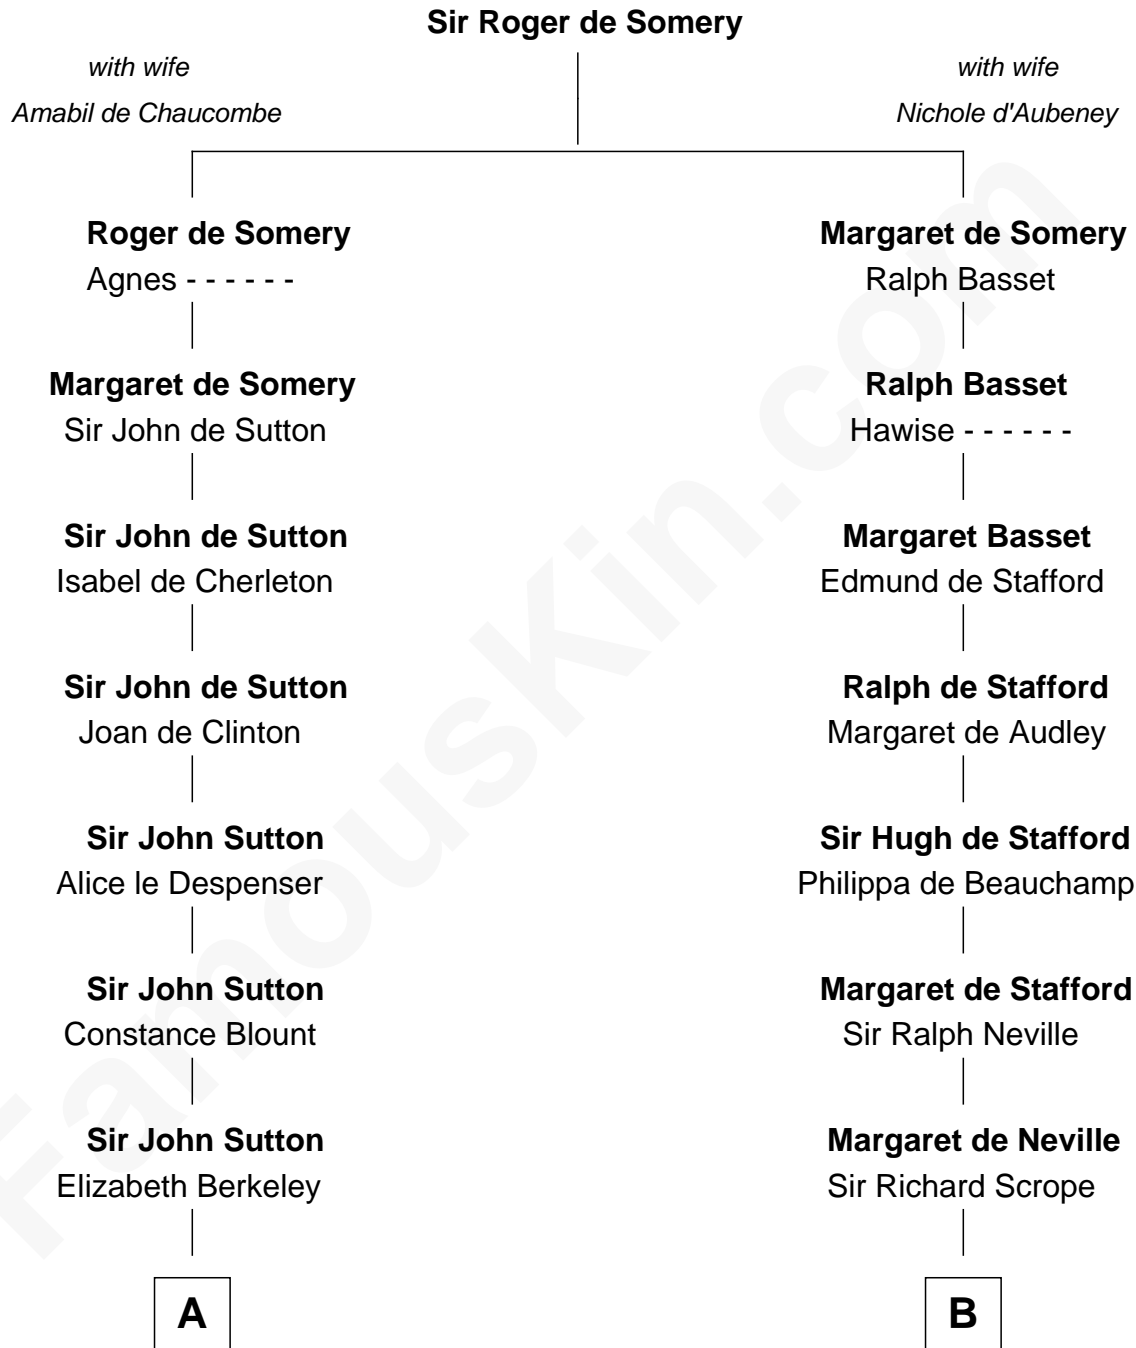

FamousKin.com

Relationship Chart of

Princess Diana

Princess of Wales

17th cousin 4 times removed of

James Madison
4th U.S. President

C

Adelaide Horatia Elizabeth Seymour

Frederick Spencer

Charles Robert Spencer

Margaret Baring

Albert Edward John Spencer

Cynthia Elinor Beatrix Hamilton

Edward John Spencer

Frances Ruth Burke Roche

Princess Diana

Princess of Wales

FamousKin.com