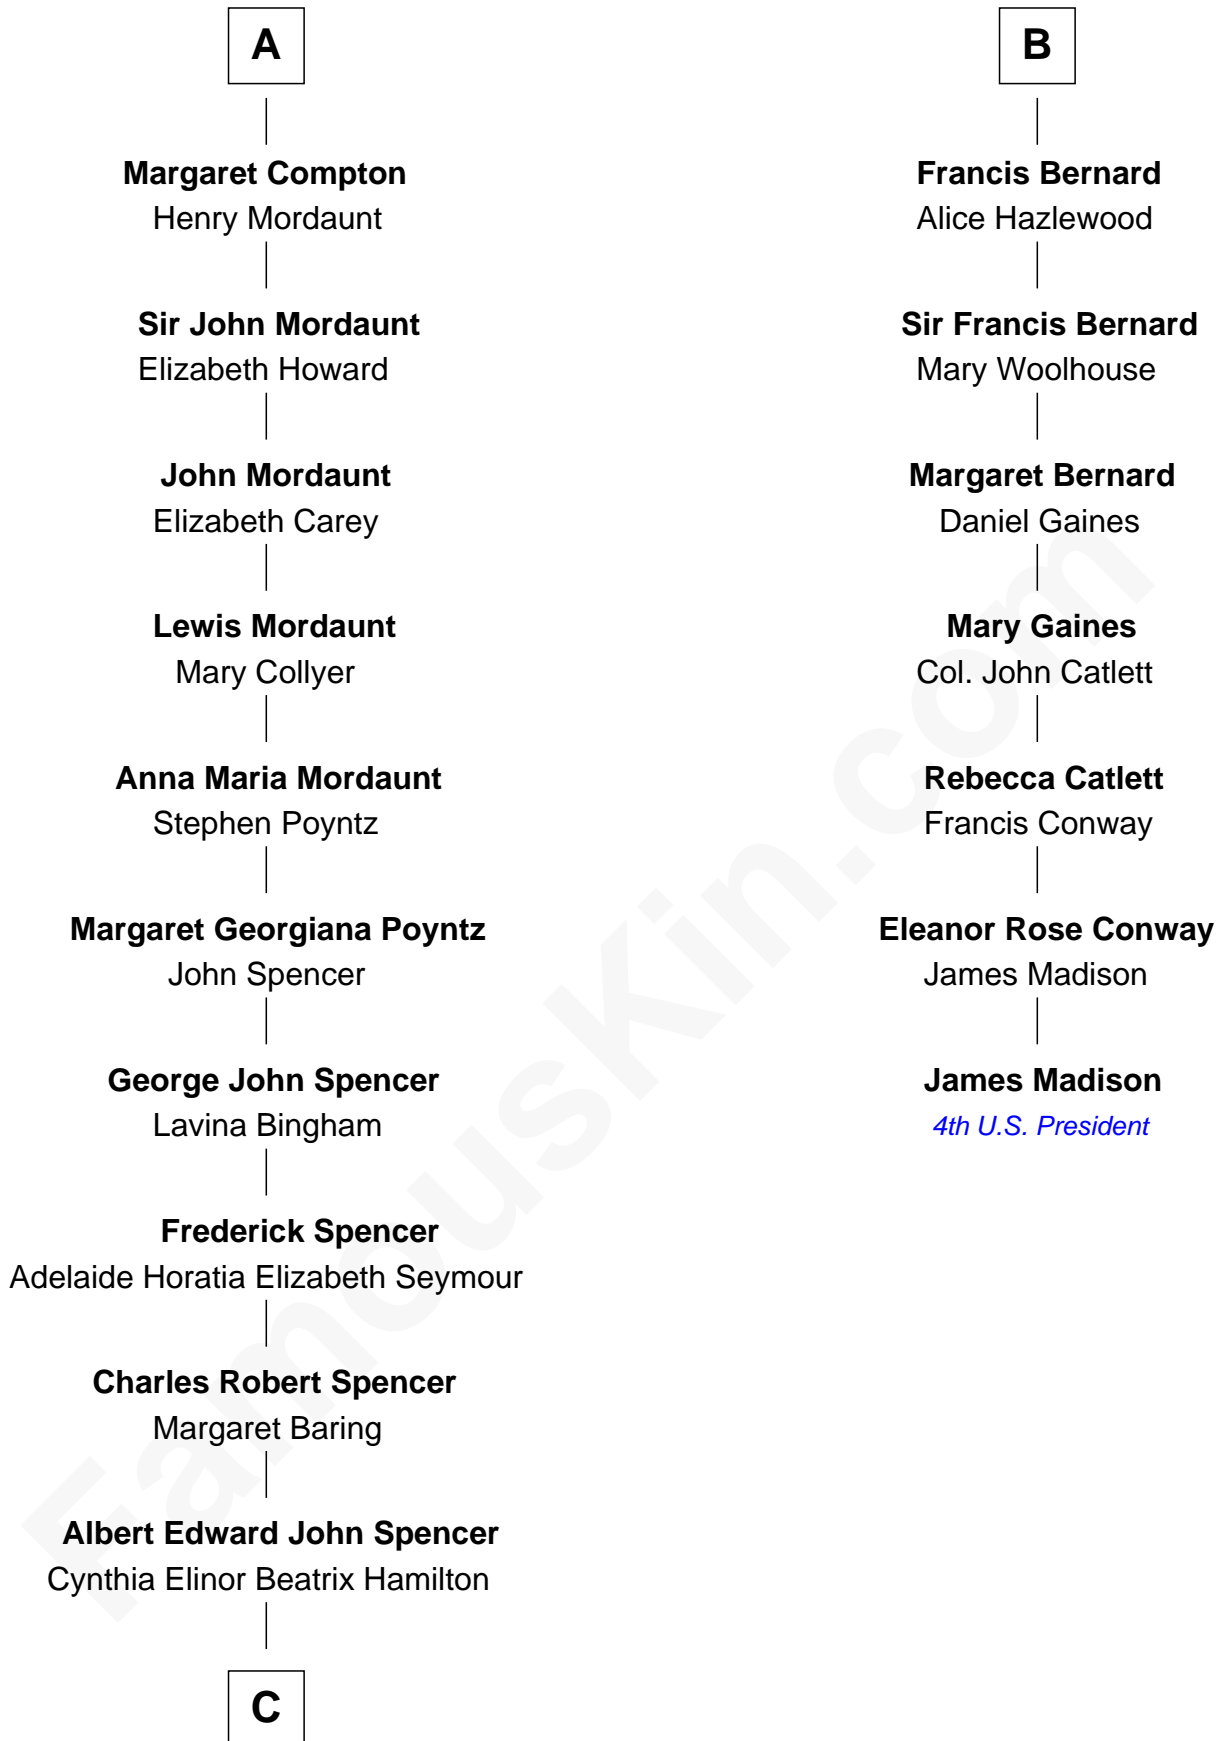

## Relationship Chart of

### Princess Diana

*Princess of Wales*

13th cousin 5 times removed of

**James Madison**  
*4th U.S. President*

**Sir Ralph de Neville**  
Alice de Audley

**C**

**Edward John Spencer**  
Frances Ruth Burke Roche

**Princess Diana**  
*Princess of Wales*

FamousKin.com