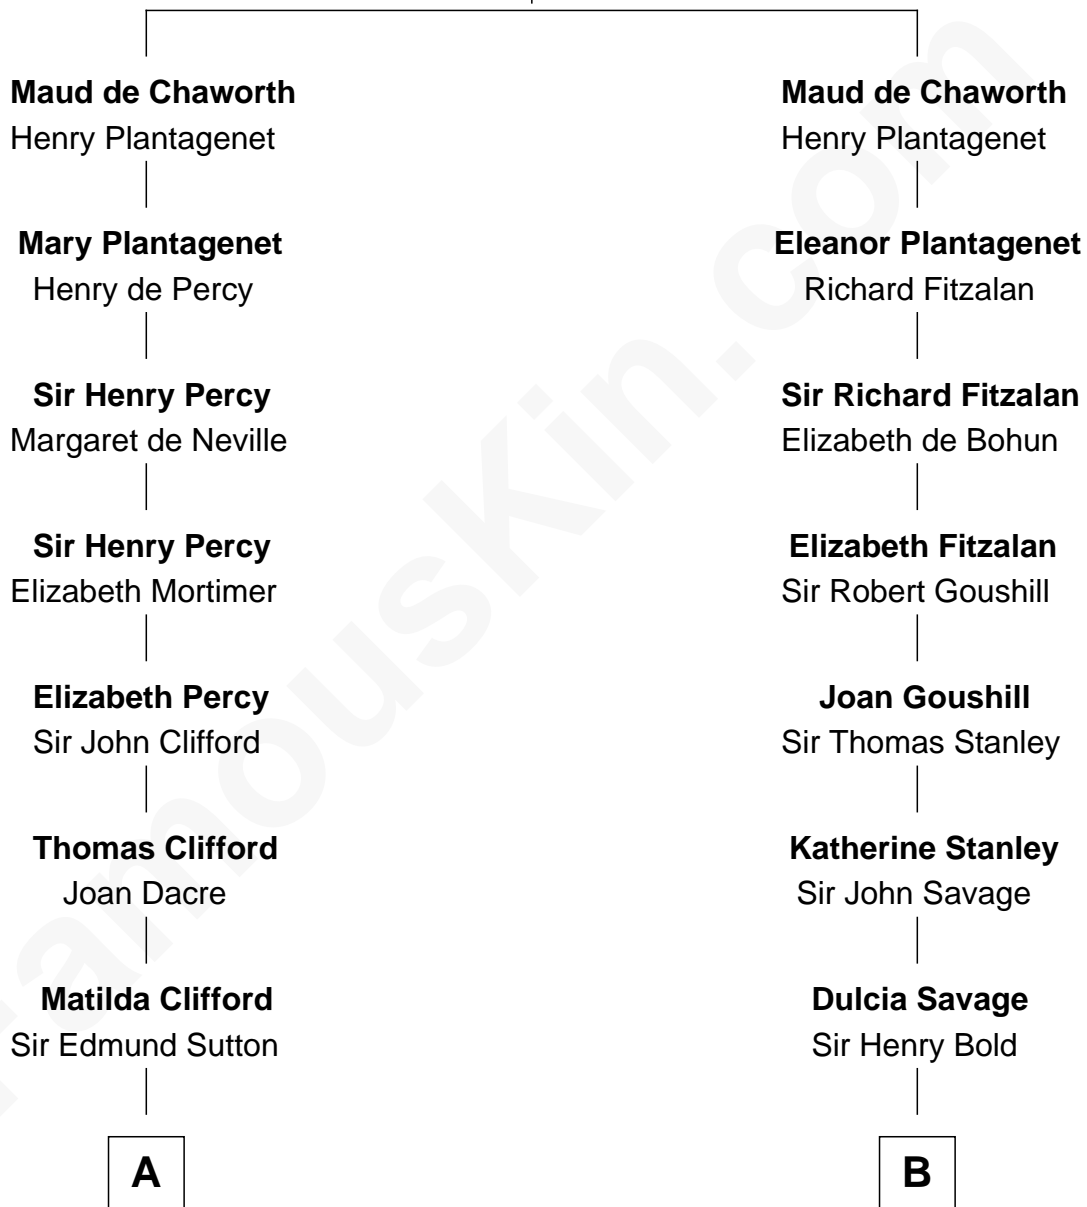

FamousKin.com

Relationship Chart of

Princess Diana

Princess of Wales

15th cousin 5 times removed of

James Madison
4th U.S. President

Sir Patrick de Chaworth
Isabella de Beauchamp

C

—
Charles Robert Spencer

Margaret Baring

—
Albert Edward John Spencer

Cynthia Elinor Beatrix Hamilton

—
Edward John Spencer

Frances Ruth Burke Roche

—
Princess Diana

Princess of Wales