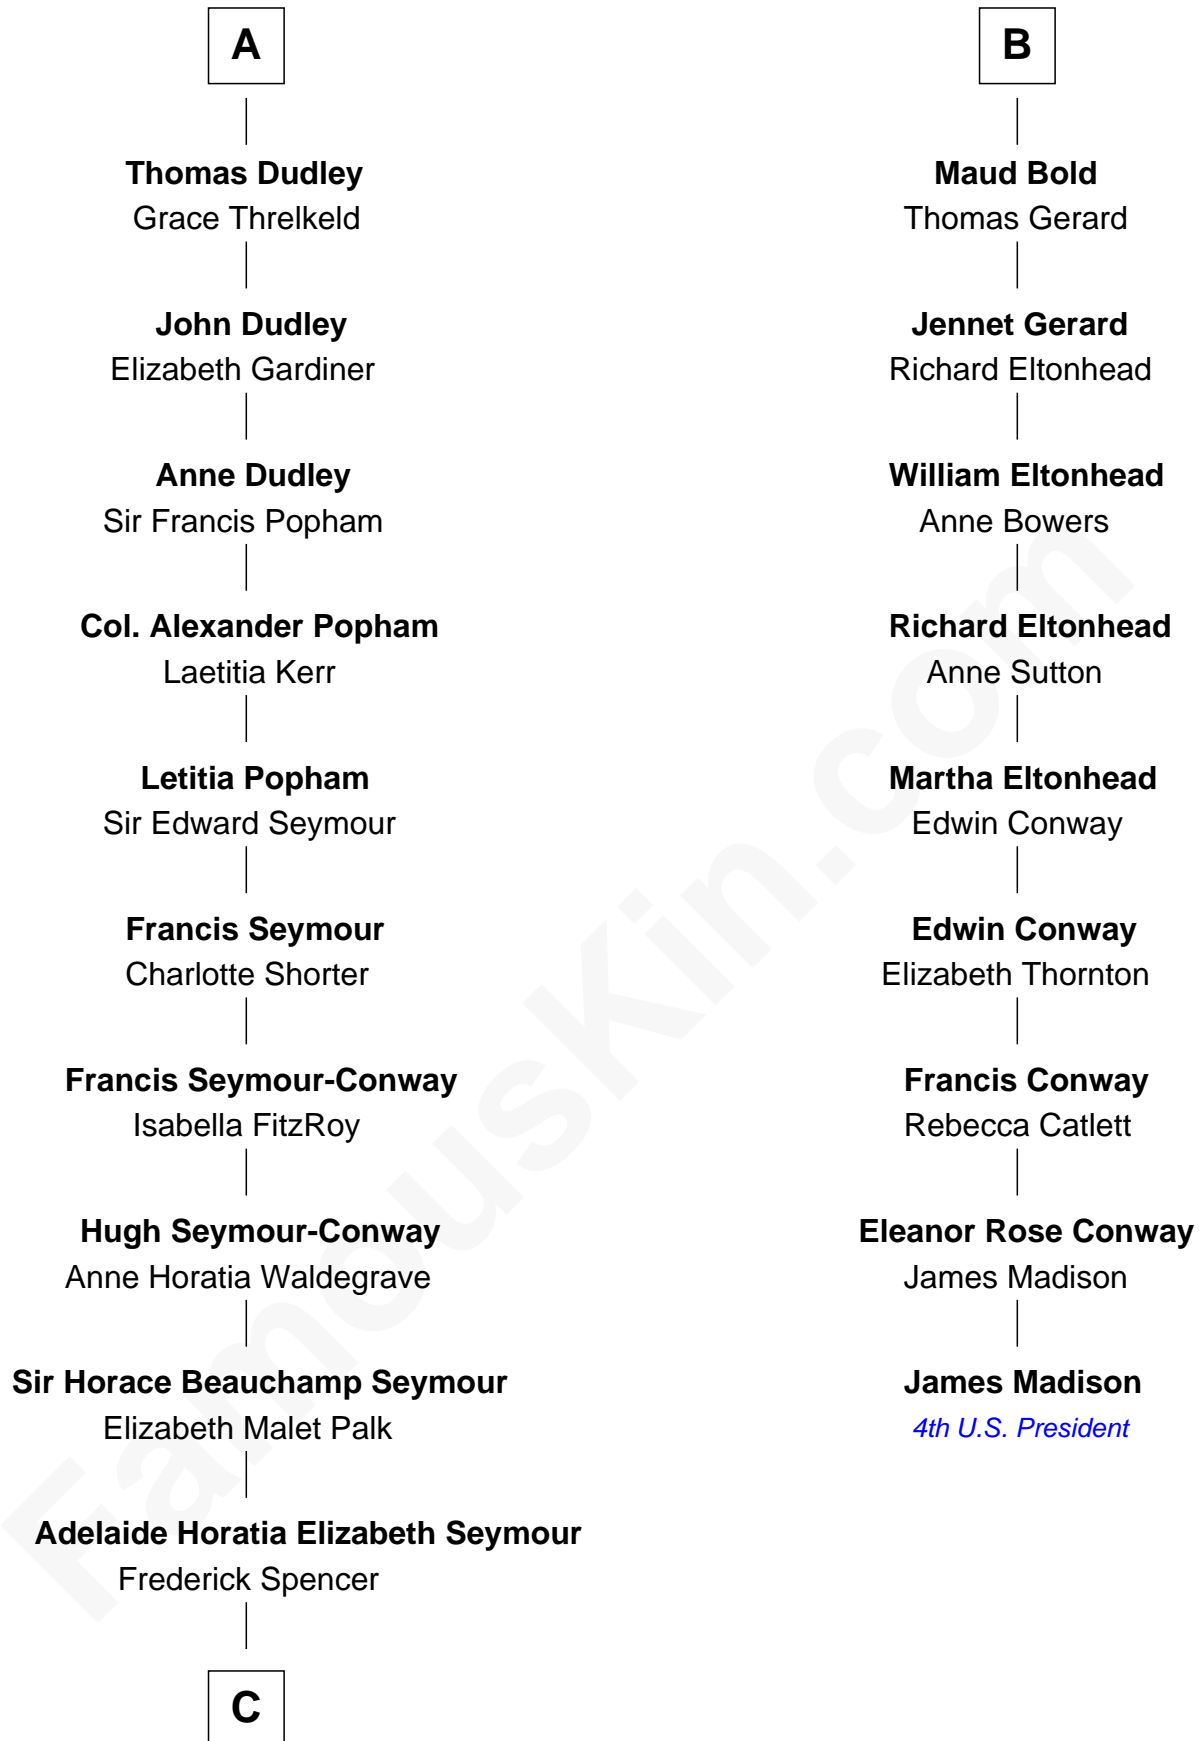

FamousKin.com

Relationship Chart of

Princess Diana

Princess of Wales

15th cousin 5 times removed of

James Madison
4th U.S. President

C

—
Charles Robert Spencer

Margaret Baring

—
Albert Edward John Spencer

Cynthia Elinor Beatrix Hamilton

—
Edward John Spencer

Frances Ruth Burke Roche

—
Princess Diana

Princess of Wales

FamousKin.com