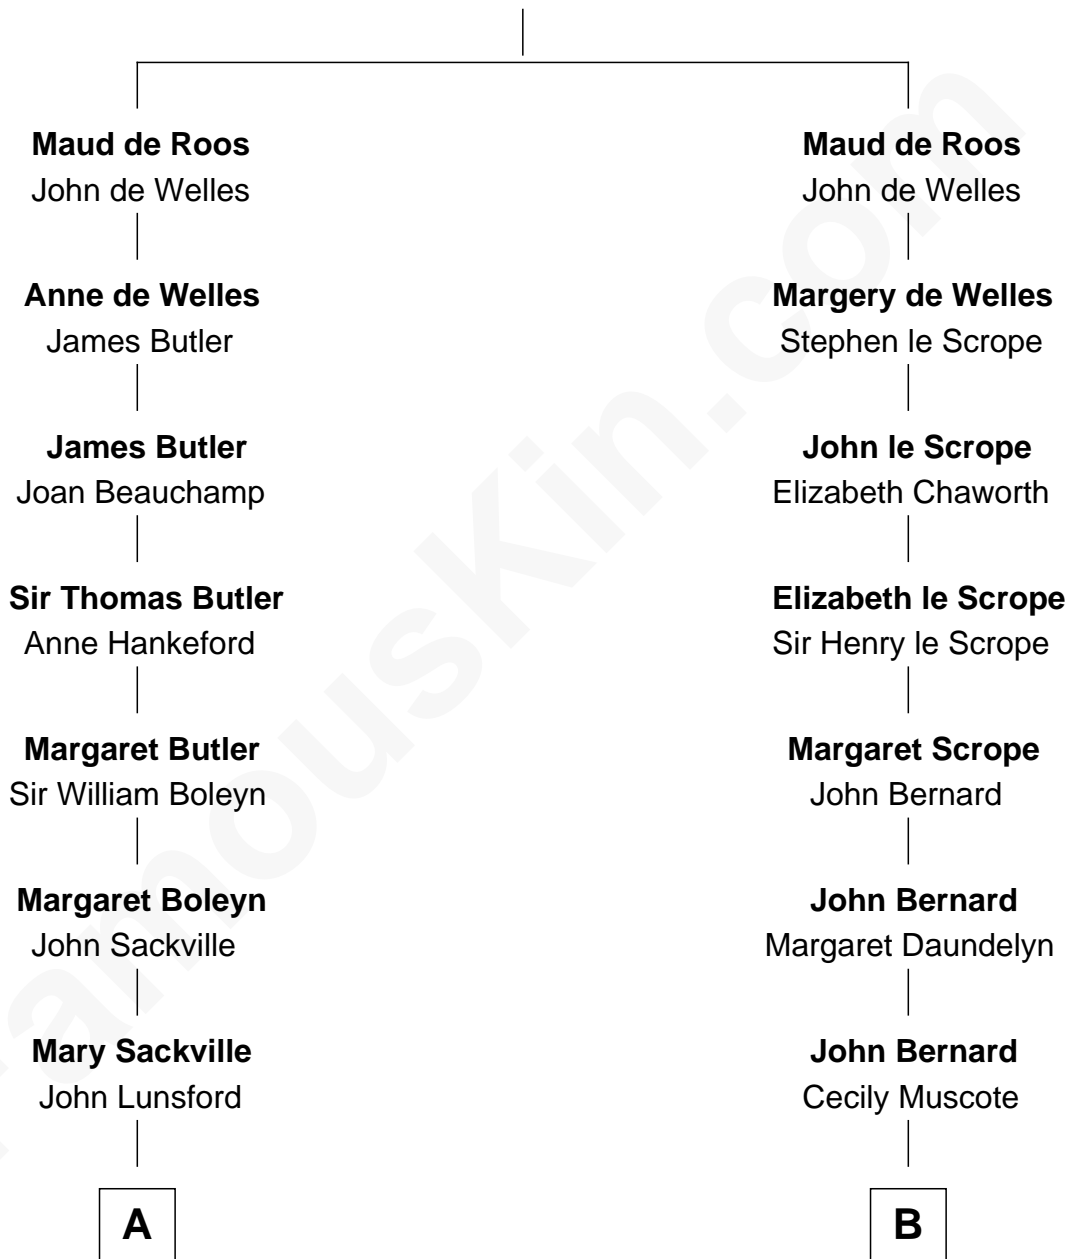

FamousKin.com Relationship Chart of

Princess Diana

Princess of Wales

13th cousin 6 times removed of

James Madison

4th U.S. President

Sir William de Ros
Margery de Badlesmere

C

—
Albert Edward John Spencer
Cynthia Elinor Beatrix Hamilton

—
Edward John Spencer
Frances Ruth Burke Roche

—
Princess Diana
Princess of Wales

FamousKin.com