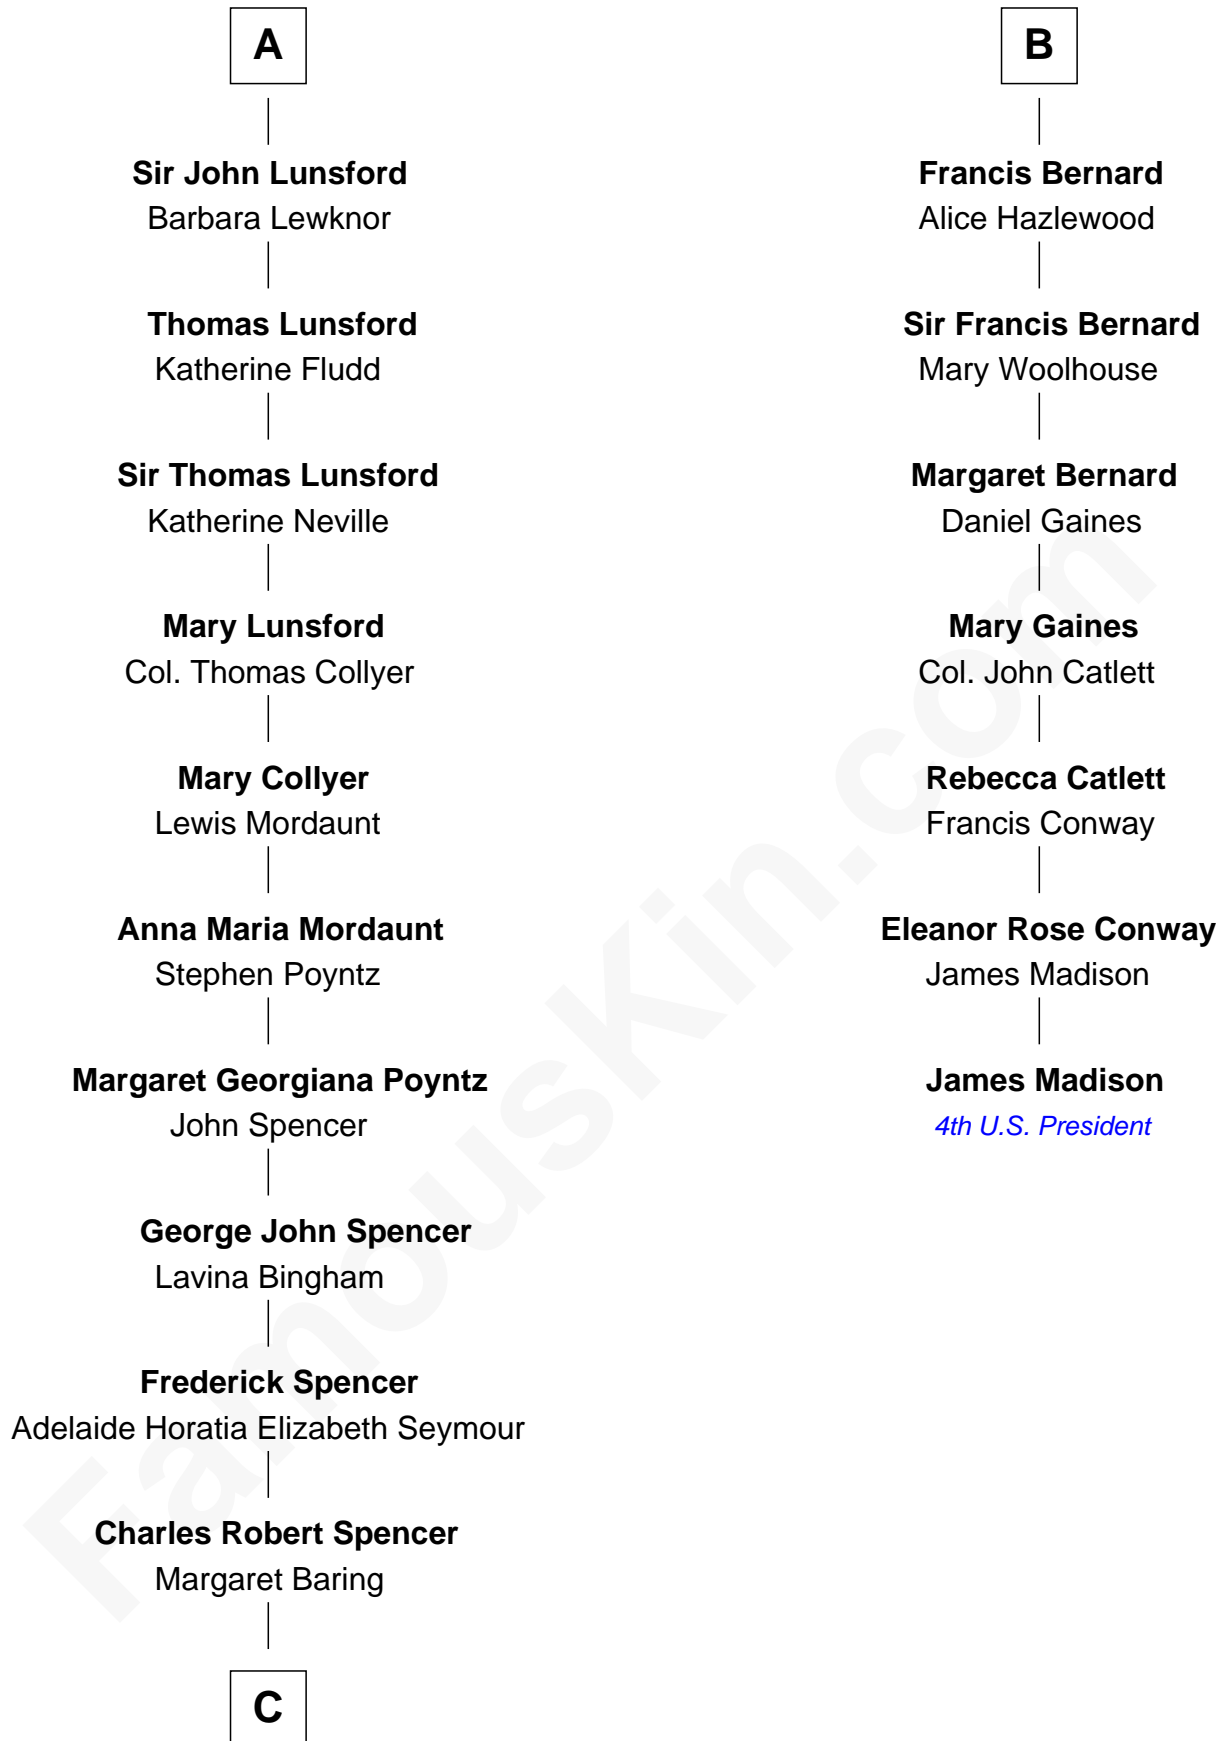

FamousKin.com Relationship Chart of

Princess Diana

Princess of Wales

13th cousin 6 times removed of

James Madison

4th U.S. President

Sir William de Ros
Margery de Badlesmere

C

—
Albert Edward John Spencer
Cynthia Elinor Beatrix Hamilton

—
Edward John Spencer
Frances Ruth Burke Roche

—
Princess Diana
Princess of Wales

FamousKin.com