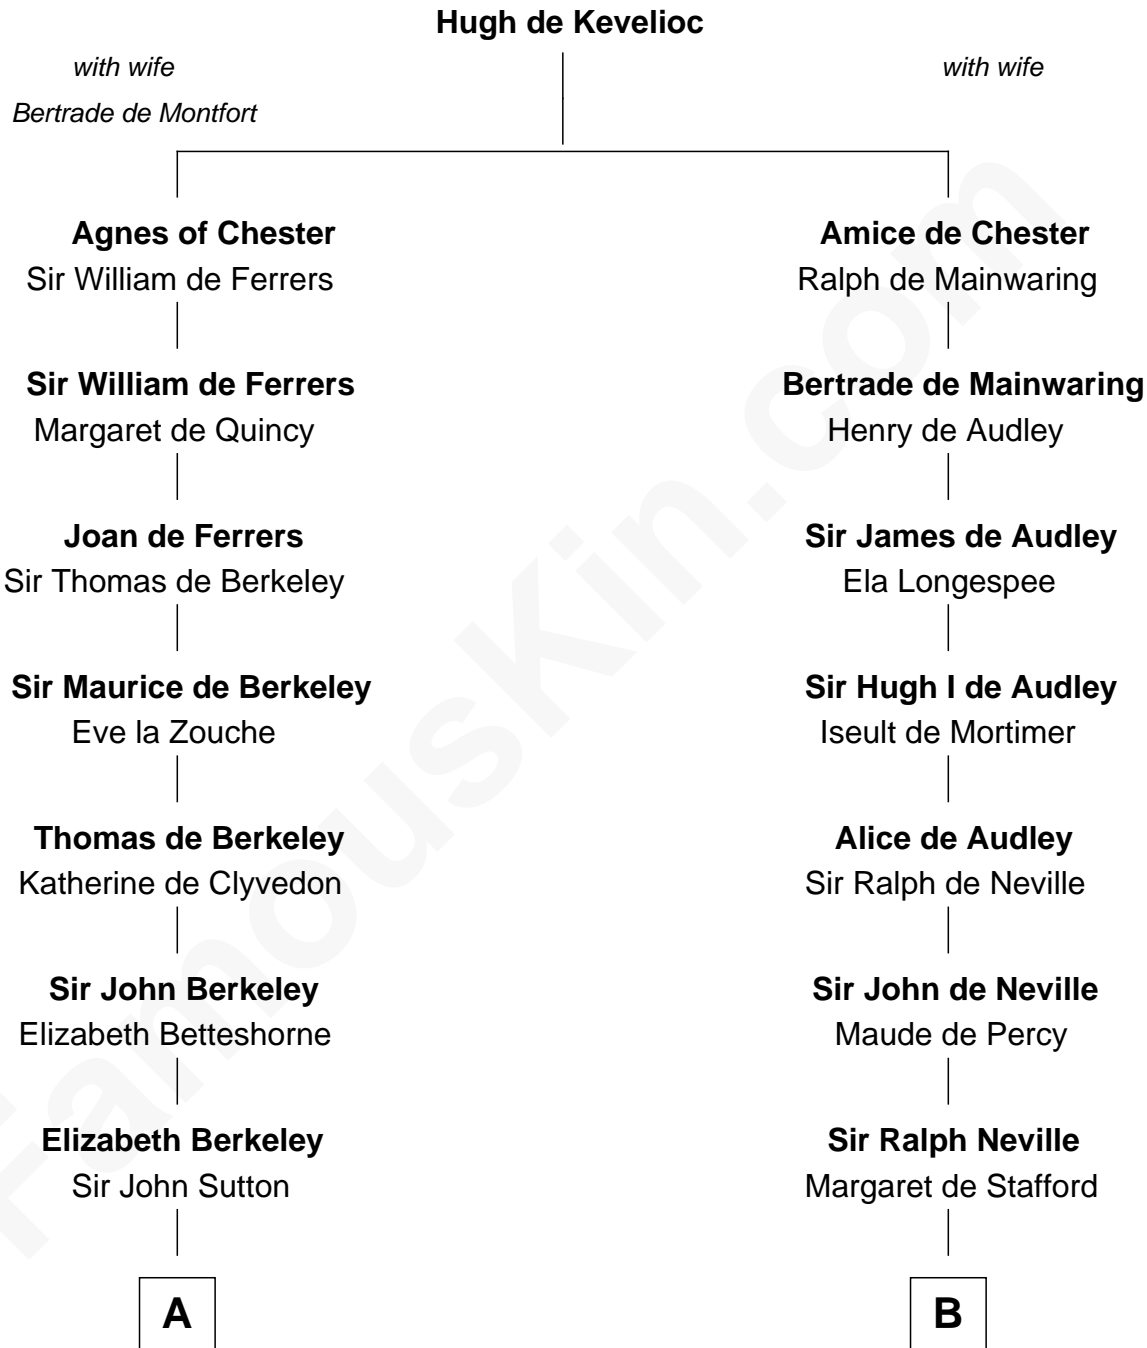

## Relationship Chart of

### Princess Diana

*Princess of Wales*

18th cousin 3 times removed of

**James Madison**  
*4th U.S. President*

**C**

**Adelaide Horatia Elizabeth Seymour**

Frederick Spencer

**Charles Robert Spencer**

Margaret Baring

**Albert Edward John Spencer**

Cynthia Elinor Beatrix Hamilton

**Edward John Spencer**

Frances Ruth Burke Roche

**Princess Diana**

*Princess of Wales*

**D**