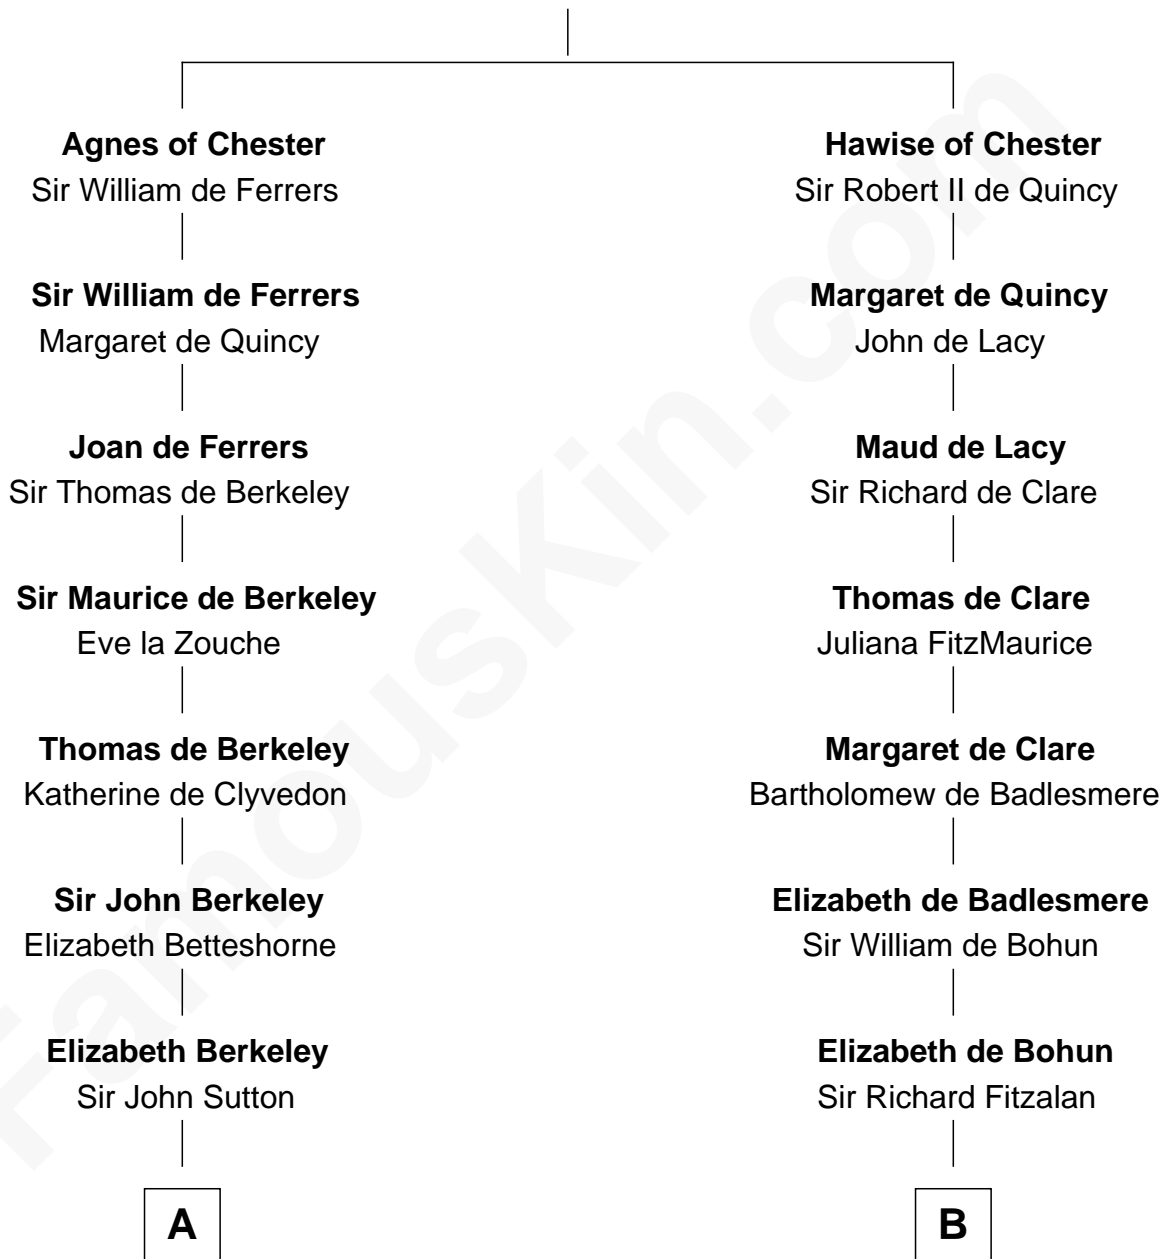

FamousKin.com

Relationship Chart of

Princess Diana

Princess of Wales

19th cousin 2 times removed of

James Madison
4th U.S. President

Bertrade de Montfort
Hugh de Kevelioc

C

Adelaide Horatia Elizabeth Seymour

Frederick Spencer

Charles Robert Spencer

Margaret Baring

Albert Edward John Spencer

Cynthia Elinor Beatrix Hamilton

Edward John Spencer

Frances Ruth Burke Roche

Princess Diana

Princess of Wales

D

Francis Conway

Rebecca Catlett

Eleanor Rose Conway

James Madison

James Madison

4th U.S. President

FamousKin.com