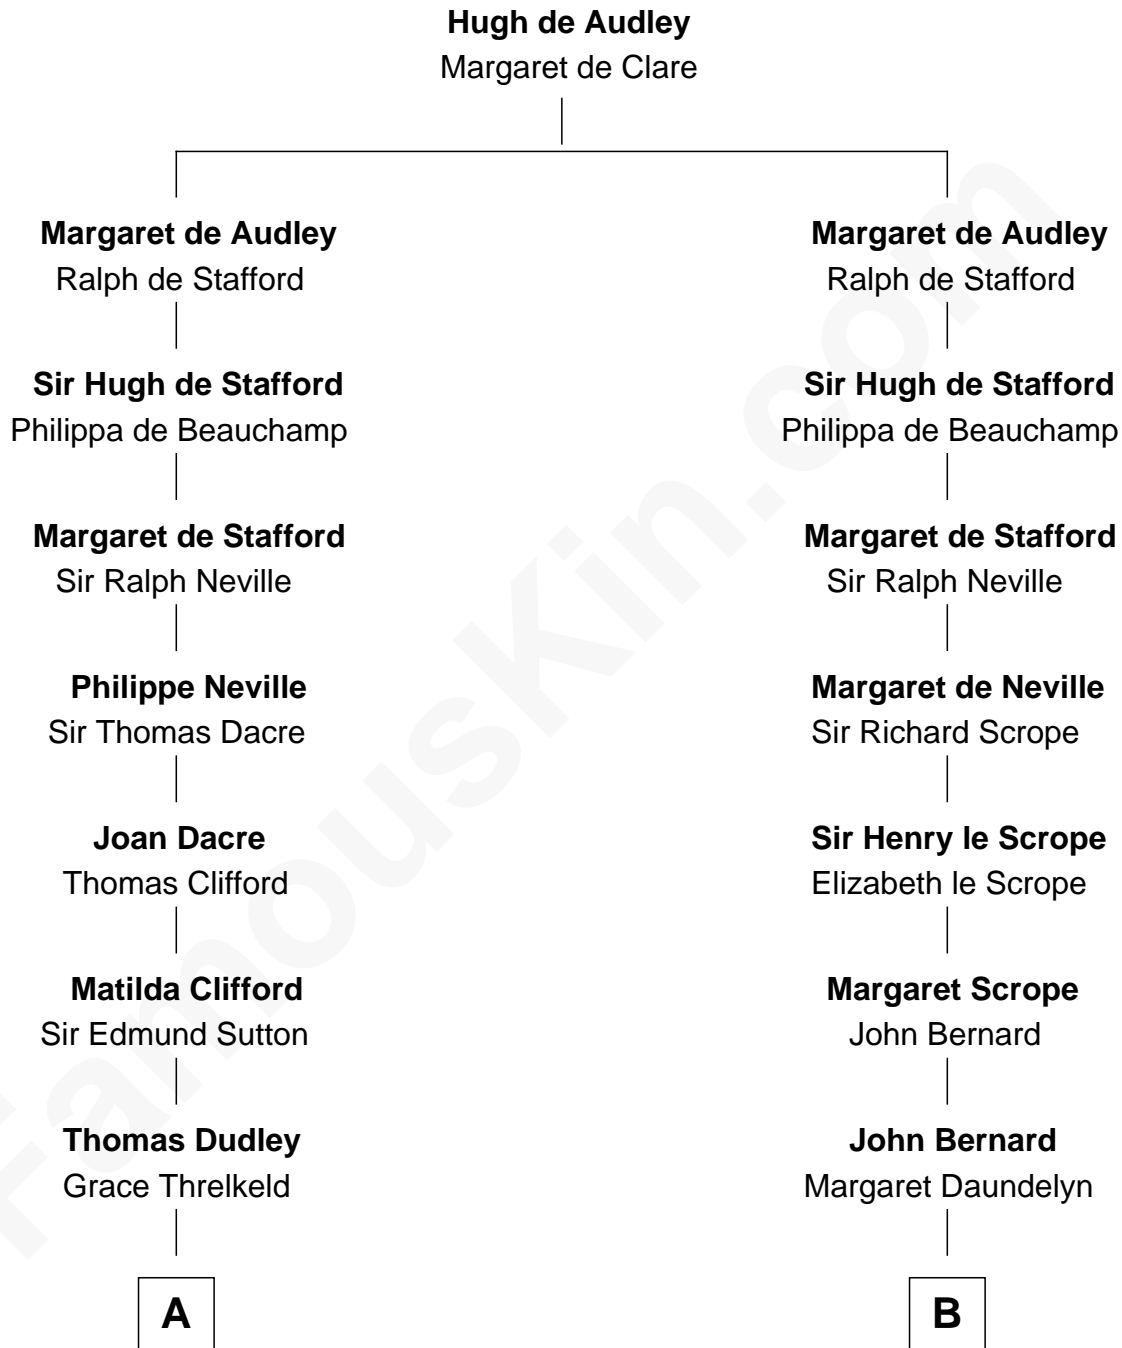

FamousKin.com

Relationship Chart of

Princess Diana

Princess of Wales

14th cousin 5 times removed of

James Madison
4th U.S. President

C

—
Albert Edward John Spencer
Cynthia Elinor Beatrix Hamilton

—
Edward John Spencer
Frances Ruth Burke Roche

—
Princess Diana
Princess of Wales

FamousKin.com