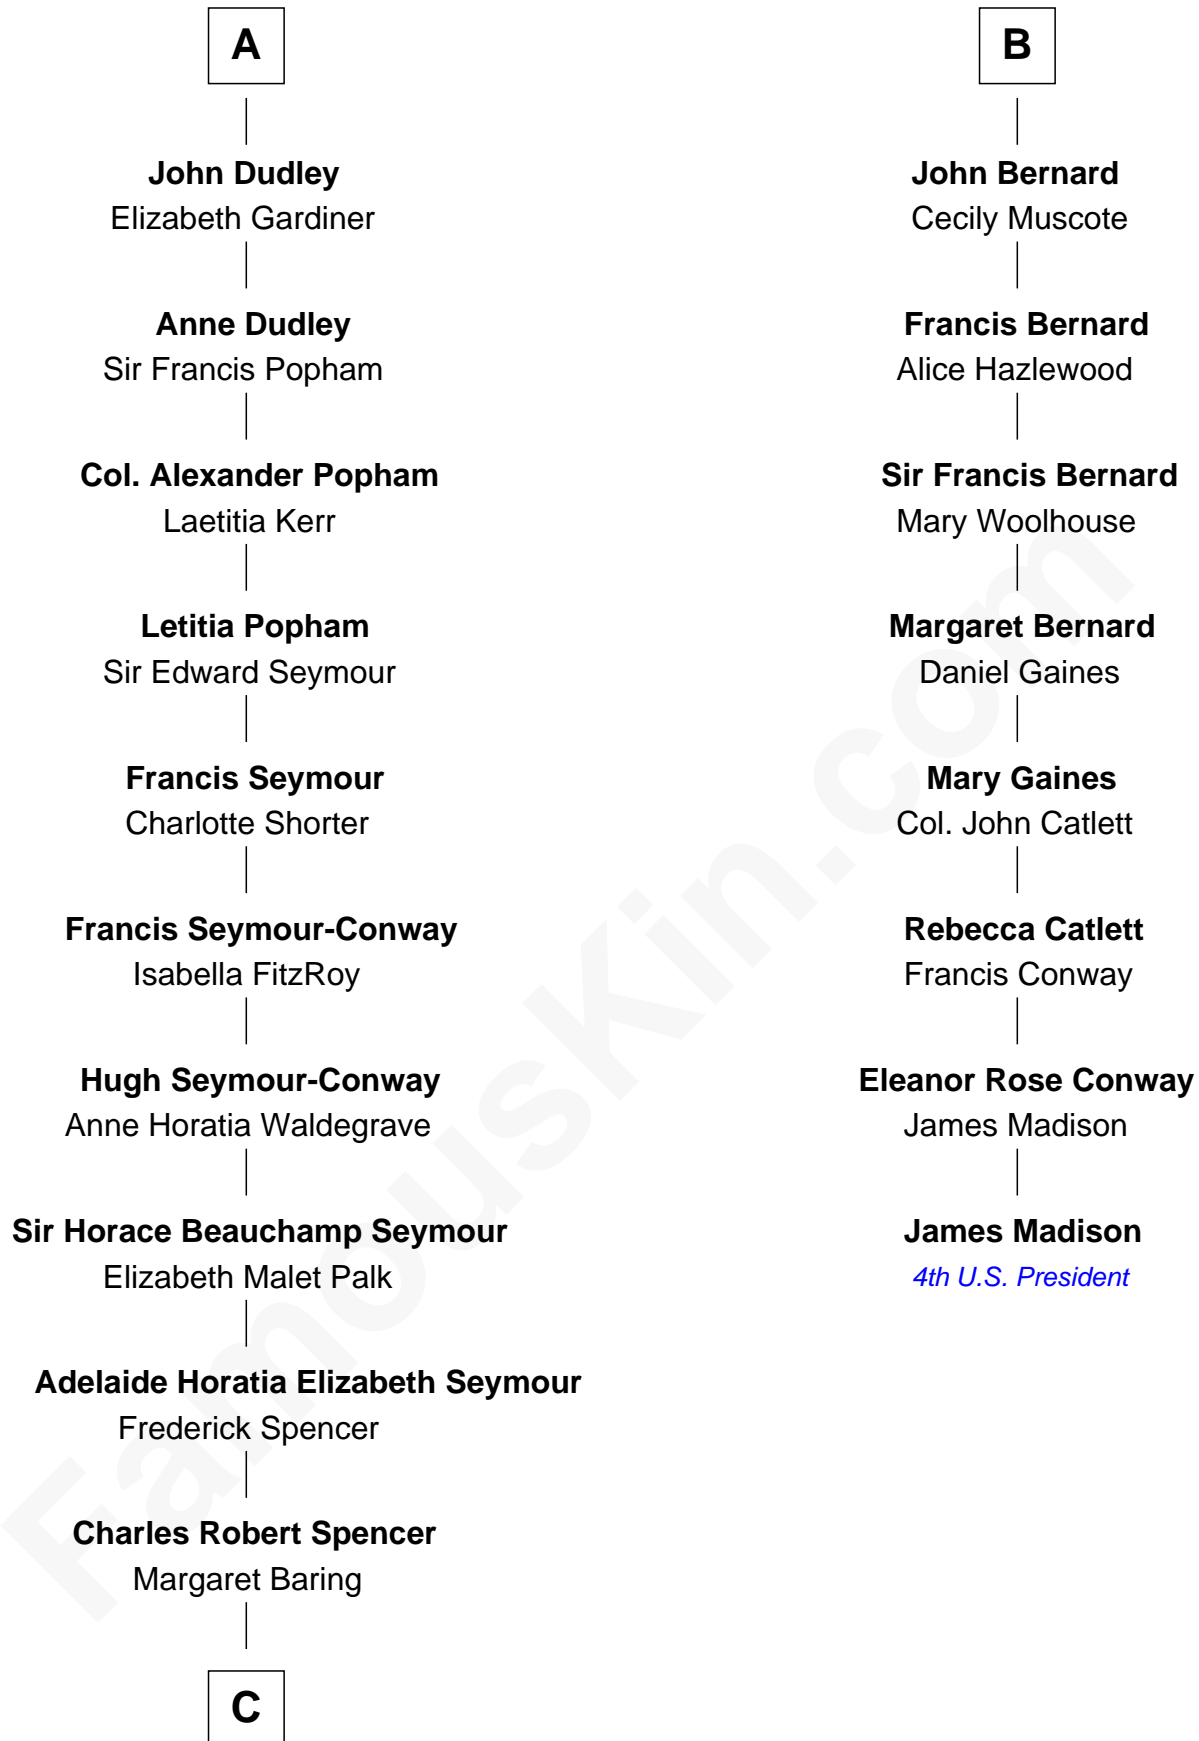

FamousKin.com

Relationship Chart of

Princess Diana

Princess of Wales

14th cousin 5 times removed of

James Madison
4th U.S. President

C

—
Albert Edward John Spencer
Cynthia Elinor Beatrix Hamilton

—
Edward John Spencer
Frances Ruth Burke Roche

—
Princess Diana
Princess of Wales

FamousKin.com