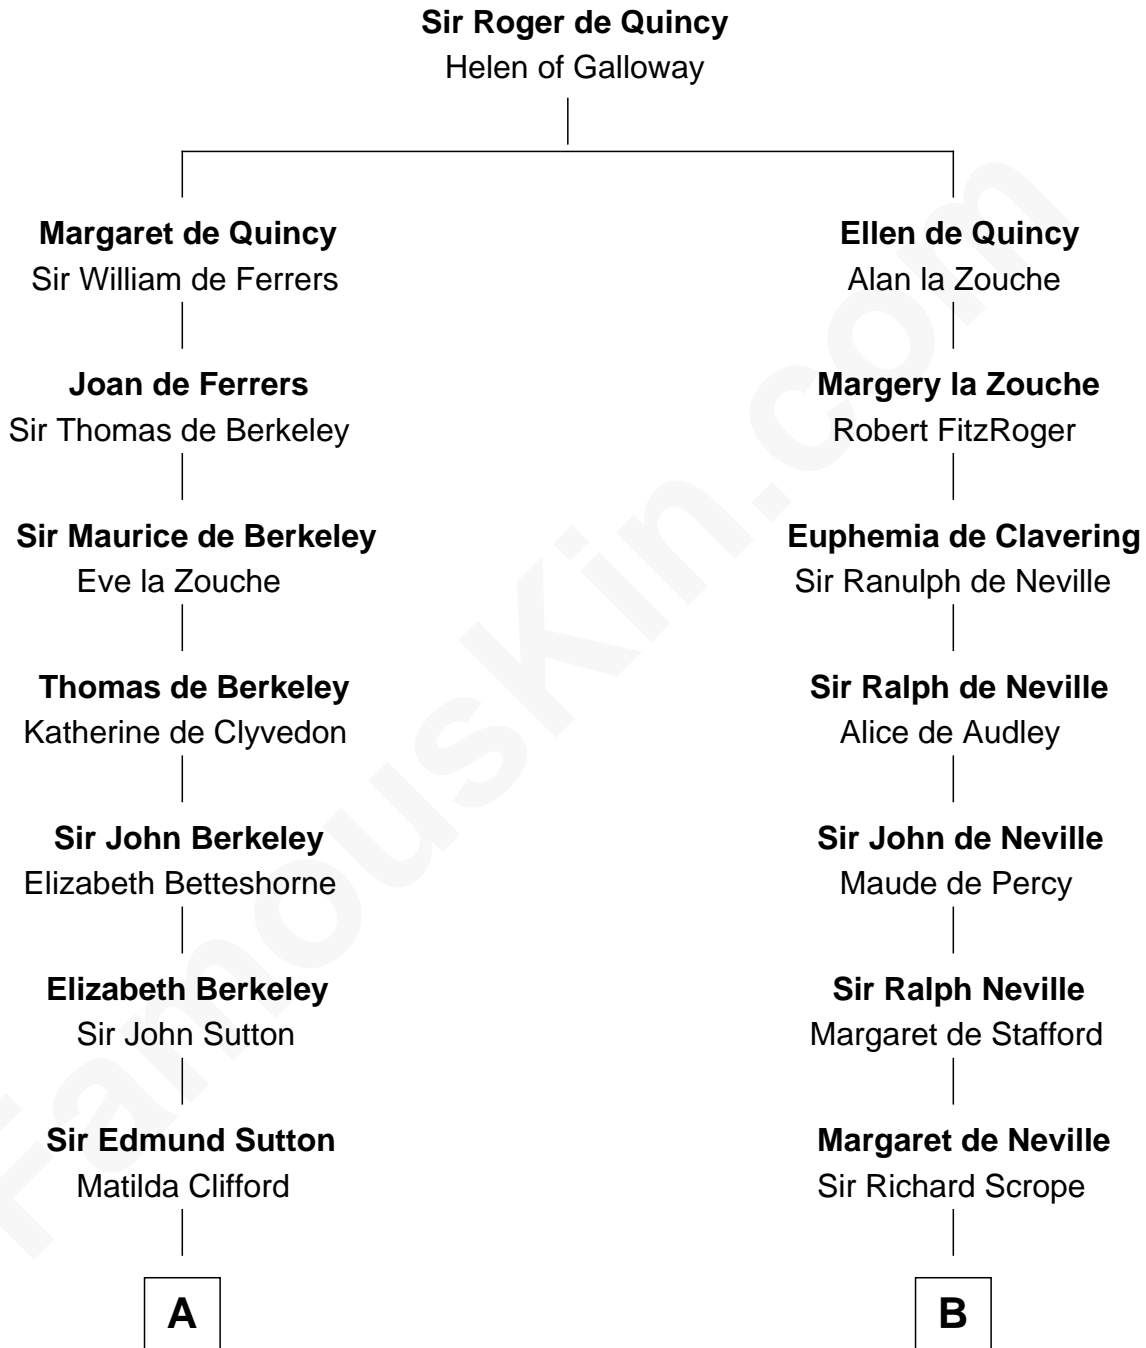

## Relationship Chart of

### Princess Diana

*Princess of Wales*

17th cousin 3 times removed of

**James Madison**  
*4th U.S. President*

**C**

—  
**Charles Robert Spencer**

Margaret Baring

—  
**Albert Edward John Spencer**