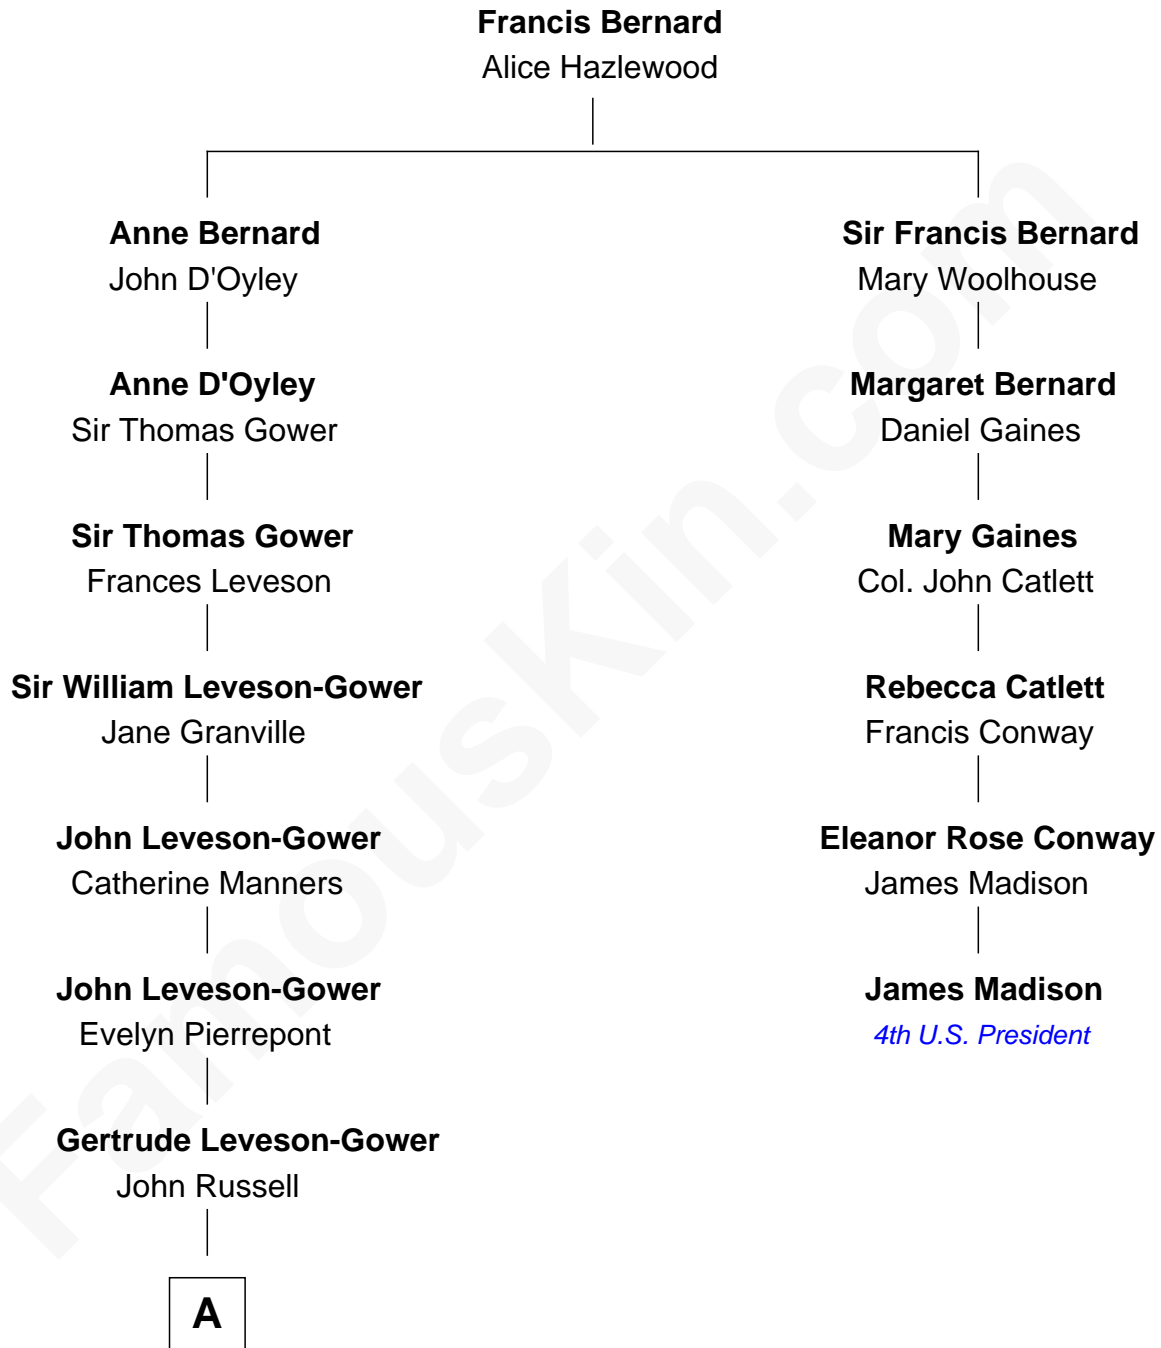

# FamousKin.com Relationship Chart of

**Princess Diana**

*Princess of Wales*

5th cousin 9 times removed of

**James Madison**

*4th U.S. President*

**A**

**Francis Russell**

Elizabeth Keppel

**Sir John Russell**

Georgiana Gordon

**Louisa Jane Russell**

James Hamilton

**James Hamilton**

Mary Anna Curzon-Howe

**James Albert Edward Hamilton**

Rosalind Cecilia Caroline Bingham

**Cynthia Elinor Beatrix Hamilton**

Albert Edward John Spencer

**Edward John Spencer**

Frances Ruth Burke Roche

**Princess Diana**

*Princess of Wales*