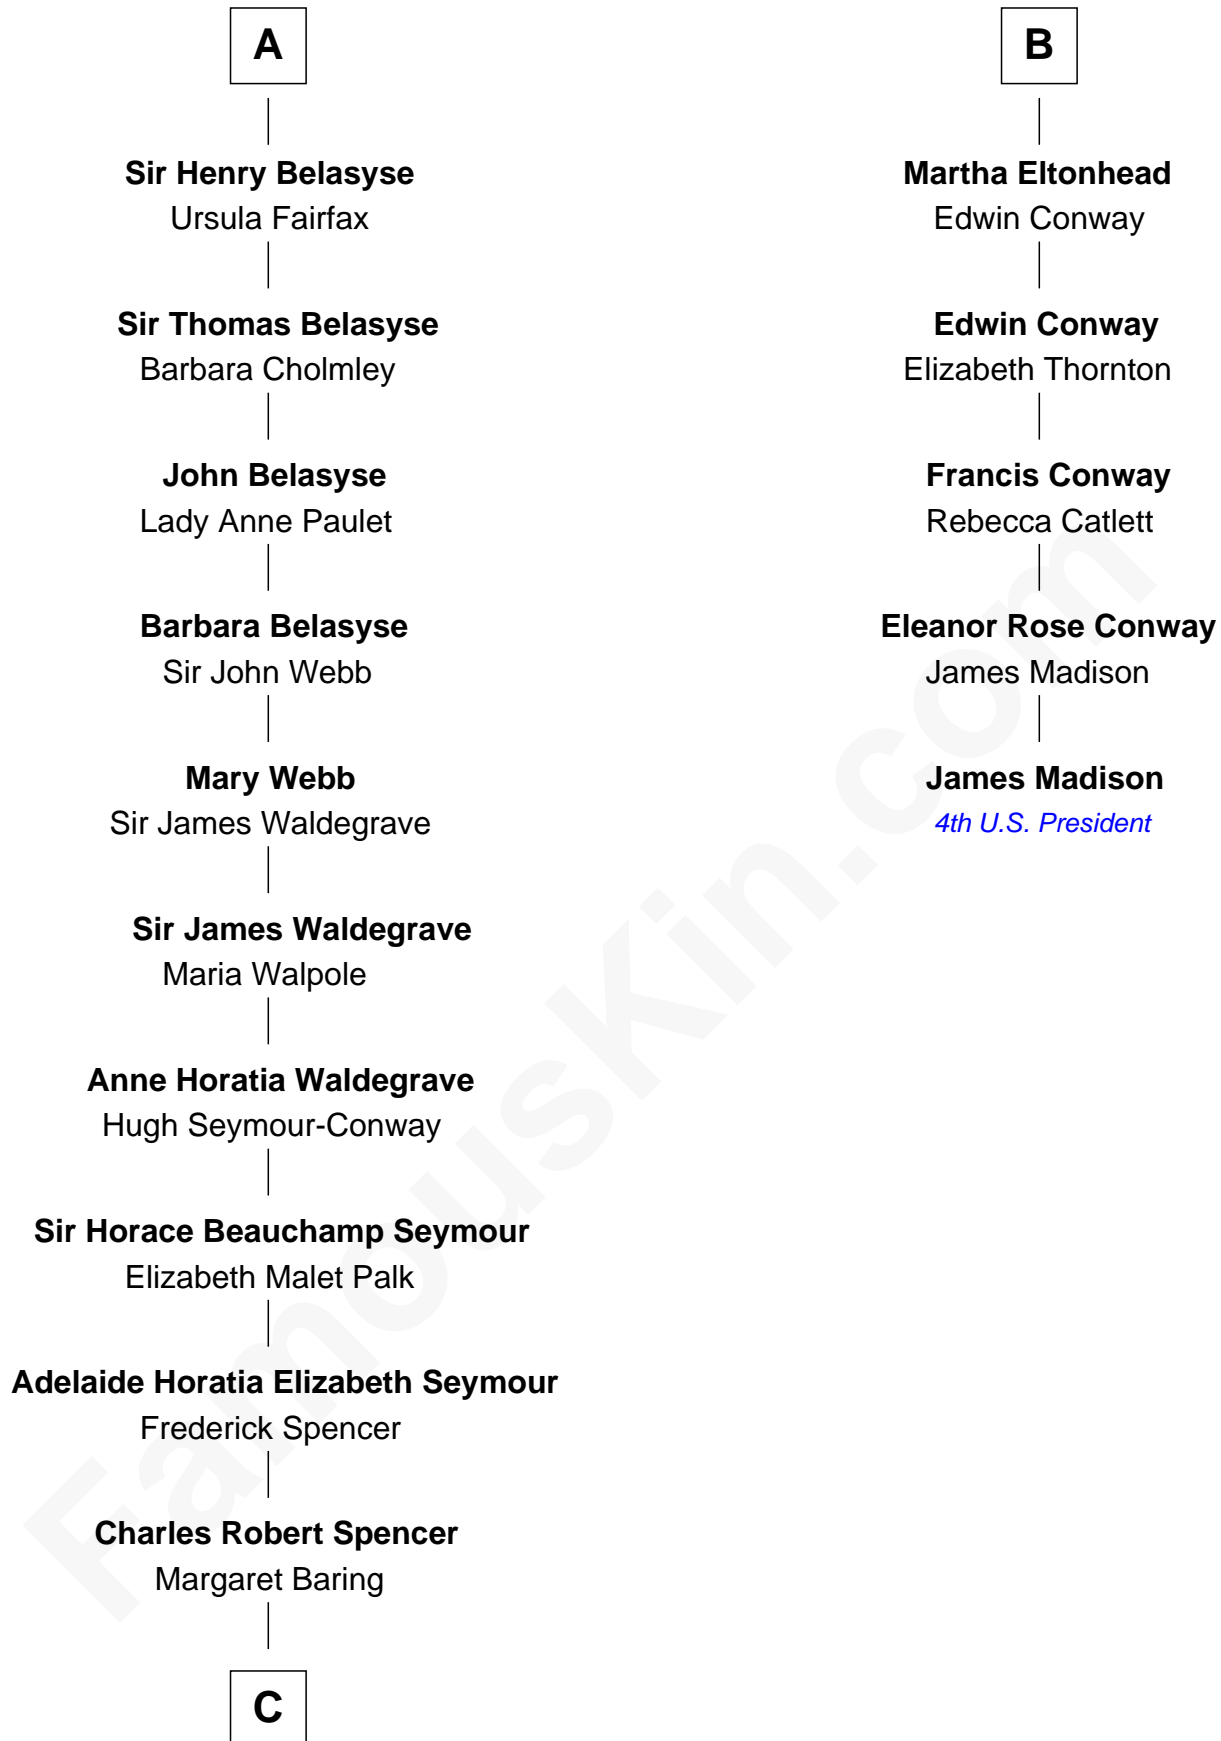

FamousKin.com

Relationship Chart of

Princess Diana

Princess of Wales

11th cousin 8 times removed of

James Madison
4th U.S. President

Sir Nicholas Harington
Isabel English

C

—
Albert Edward John Spencer
Cynthia Elinor Beatrix Hamilton

—
Edward John Spencer
Frances Ruth Burke Roche

—
Princess Diana
Princess of Wales

FamousKin.com