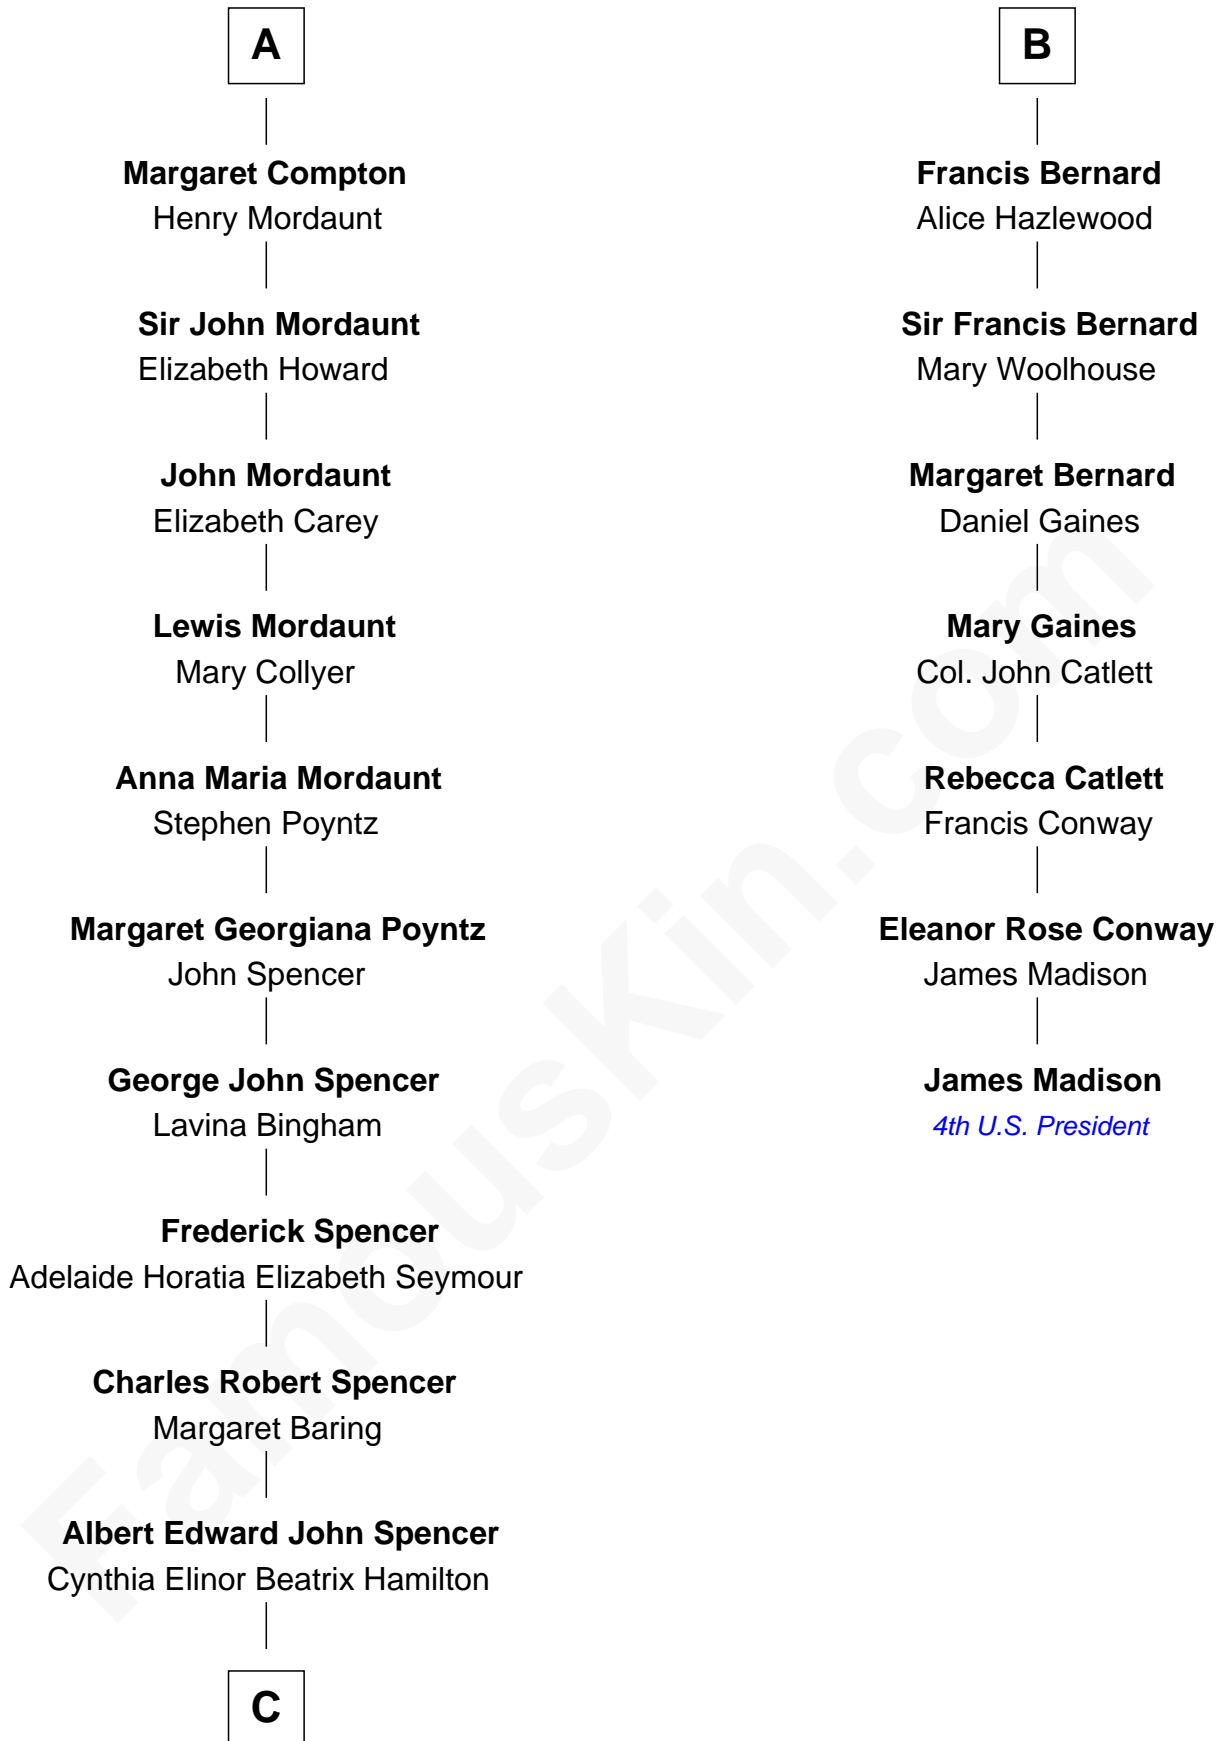

FamousKin.com

Relationship Chart of

Princess Diana

Princess of Wales

13th cousin 5 times removed of

James Madison
4th U.S. President

Sir Henry de Percy
Idoine de Clifford

C

Edward John Spencer
Frances Ruth Burke Roche

Princess Diana
Princess of Wales

FamousKin.com